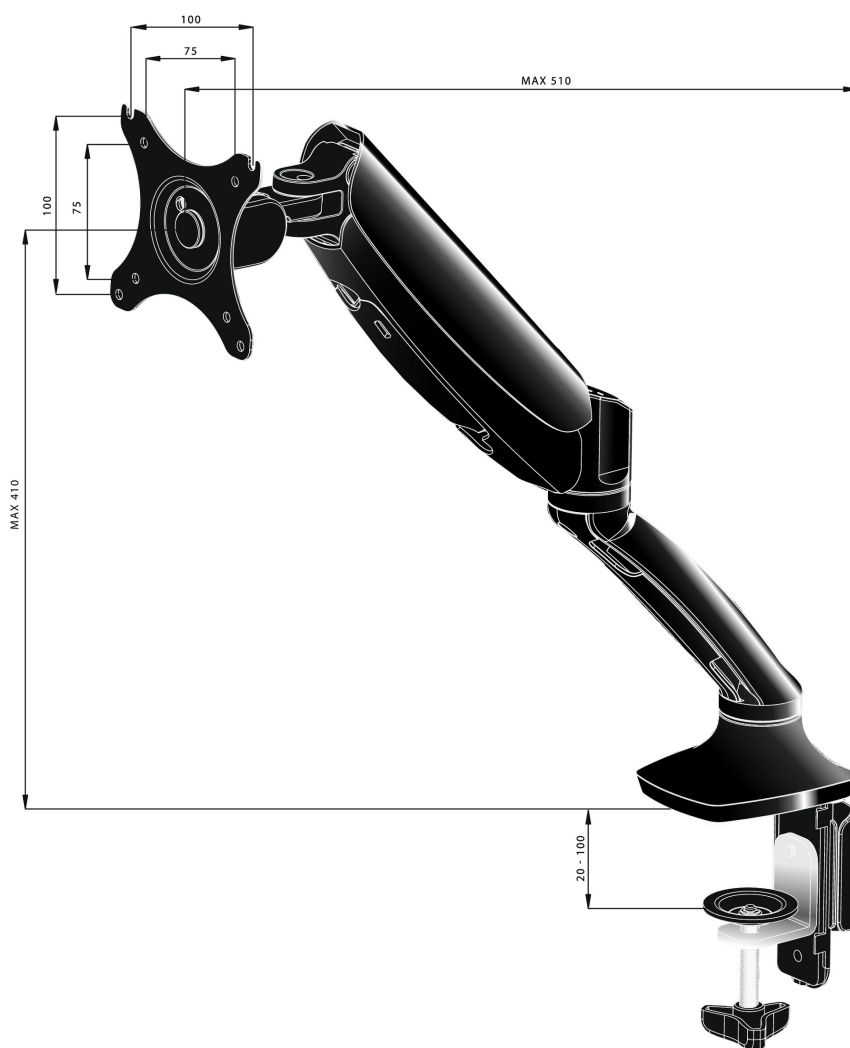

Sleek and stylish single gas spring monitor arm

The iiyama DS3001C-B1 is a desk mount (grommet or clamp) for flat screens up to 27". Using the monitor arm guarantees you gain additional space on your desk and the cable management system helps to keep the workplace tidy. But more importantly, offering broad adjustment capabilities including tilt, swivel, height and rotation, the arm makes sure you can easily adjust the screen position to your preferences assuring ergonomic body posture.

01 TECHNICAL SPECIFICATION

Type	gas spring desk mount for desktop monitor
Number of screens	1
Desk monut	desk clamp or desk grommet
Screen size	10" - 27"
Height adjustment	0 - 410mm
Screen rotation	PIVOT 90°
Tilt	-85° - 15°
Swivel	360°
Max weight capacity	5kg / monitor
VESA minimum	75 x 75mm
VESA maximum	100 x 100mm

02 DIMENSIONS / WEIGHT

EAN code

4948570032105

© IIYAMA CORPORATION. ALL RIGHTS RESERVED