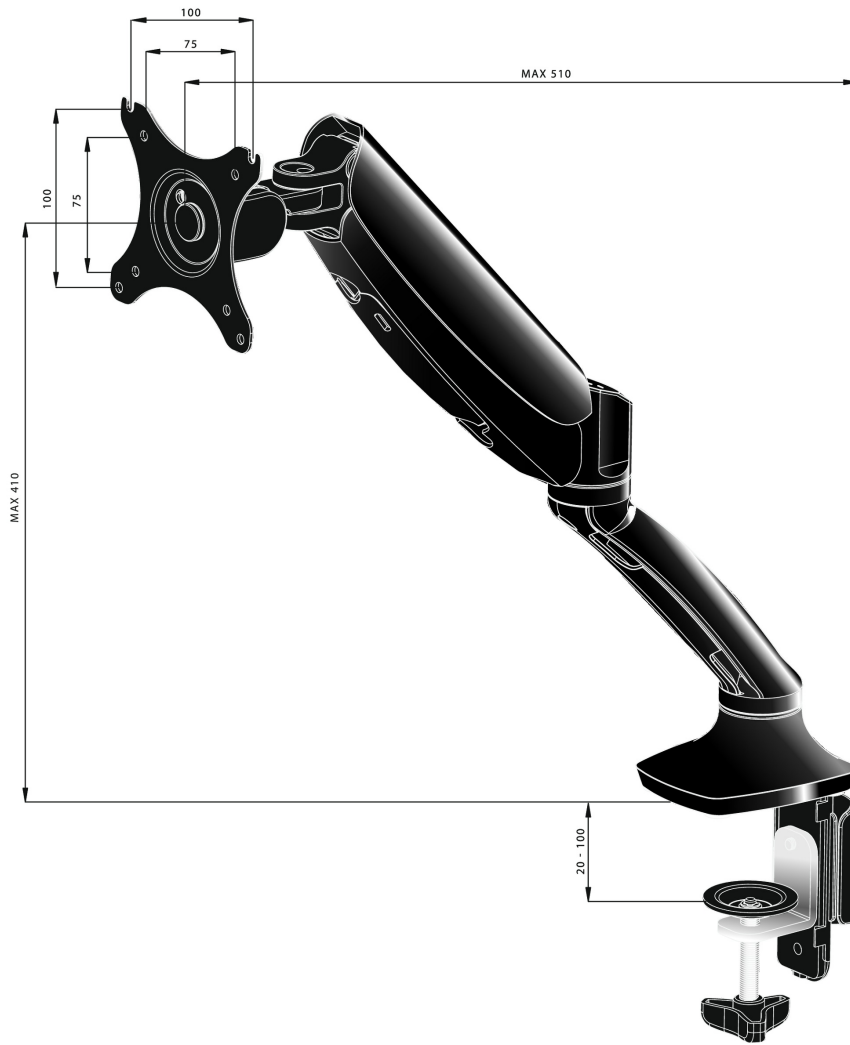

Sleek and stylish single gas spring monitor arm

The iiyama DS3001C-B1 is a desk mount (grommet or clamp) for flat screens up to 27". Using the monitor arm guarantees you gain additional space on your desk and the cable management system helps to keep the workplace tidy. But more importantly, offering broad adjustment capabilities including tilt, swivel, height and rotation, the arm makes sure you can easily adjust the screen position to your preferences assuring ergonomic body posture.

01 TECHNICAL SPECIFICATION

Type	gas spring desk mount for desktop monitor
Number of screens	1
Desk monut	desk clamp or desk grommet
Screen size	10" - 27"
Height adjustment	0 - 410mm
Screen rotation	PIVOT 90°
Tilt	-85° - 15°
Swivel	360°
Max weight capacity	5kg / monitor
VESA minimum	75 x 75mm
VESA maximum	100 x 100mm

02 DIMENSIONS / WEIGHT

EAN code

4948570032105

© IIYAMA CORPORATION. ALL RIGHTS RESERVED