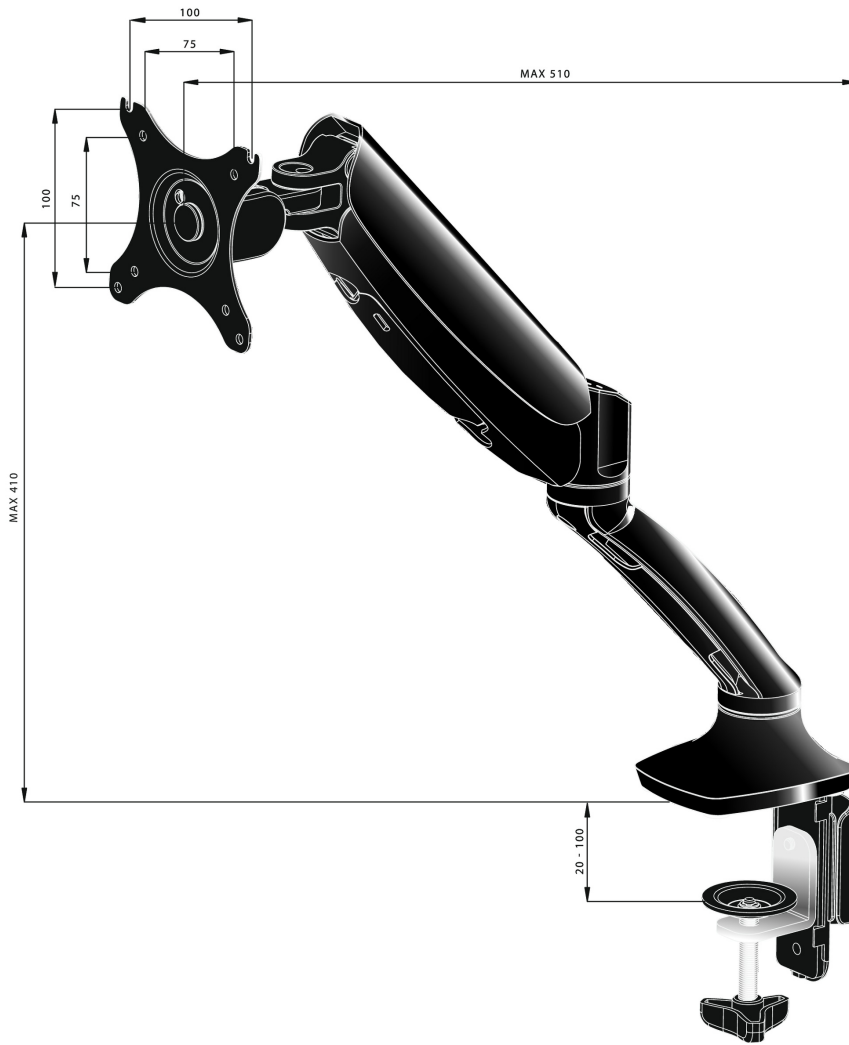

All trademarks and registered trademarks acknowledged. E & O E. Specification subject to change without notice. All LCD's comply with ISO-9241-307:2008 in connection with pixel defects.

© IIYAMA CORPORATION. ALL RIGHTS RESERVED