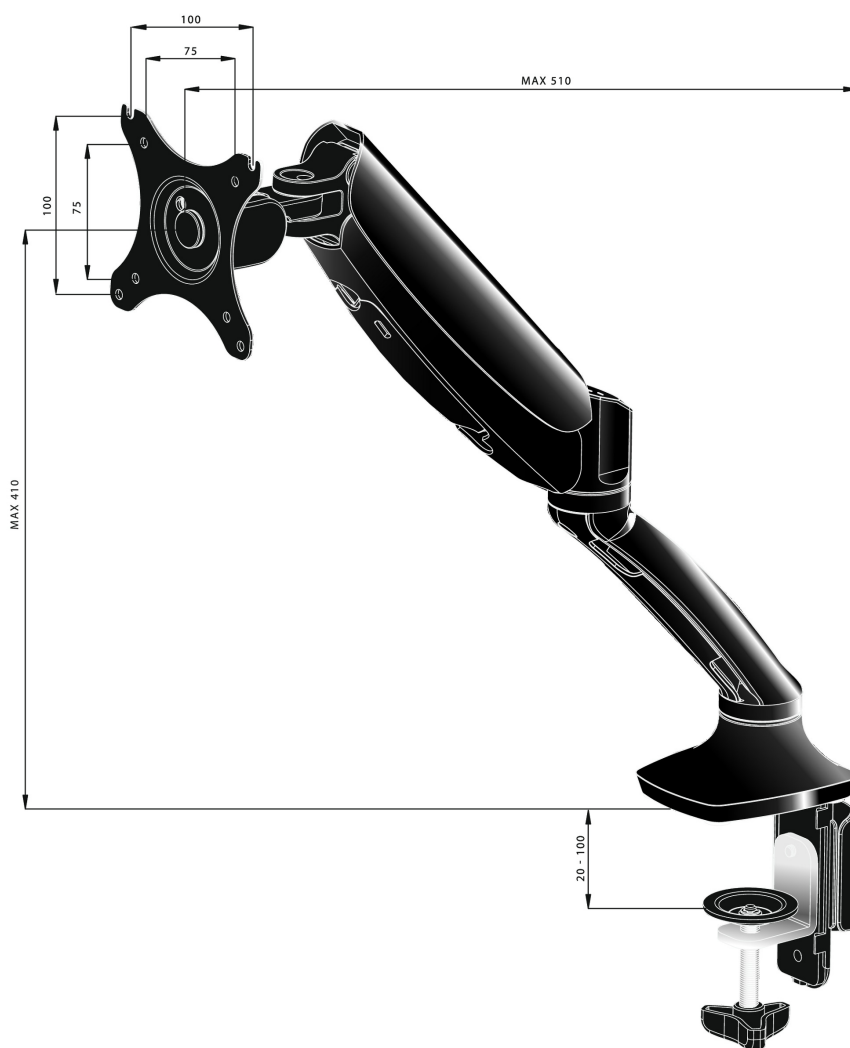

Sleek and stylish single gas spring monitor arm

The iiyama DS3001C-B1 is a desk mount (grommet or clamp) for flat screens up to 27". Using the arm guarantees you gain additional space on your desk and the cable management system helps to keep the workplace tidy. But more importantly, offering broad adjustment capabilities including tilt, swivel, height and rotation, the arm makes sure you can easily adjust the screen position to your preferences assuring ergonomic body posture.

01 TECHNIKAI PARAMÉTEREK

Típus	gas spring desk mount for desktop monitor
Képernyők száma	1
Asztali állvány	desk clamp or desk grommet
Képernyő mérete	10" - 27"
Magasság beállítása	0 - 410mm
Képernyő elforgatása	PIVOT 90°
Billentés	-85° - 15°
Forgatás	360°
Maximális teherbírás	5kg / monitor
VESA minimum	75 x 75mm
VESA maximum	100 x 100mm

02 MÉRETEK / SÚLY

EAN kód

4948570032105

All trademarks and registered trademarks acknowledged. E & O E. Specification subject to change without notice. All LCD's comply with ISO-9241-307:2008 in connection with pixel defects.