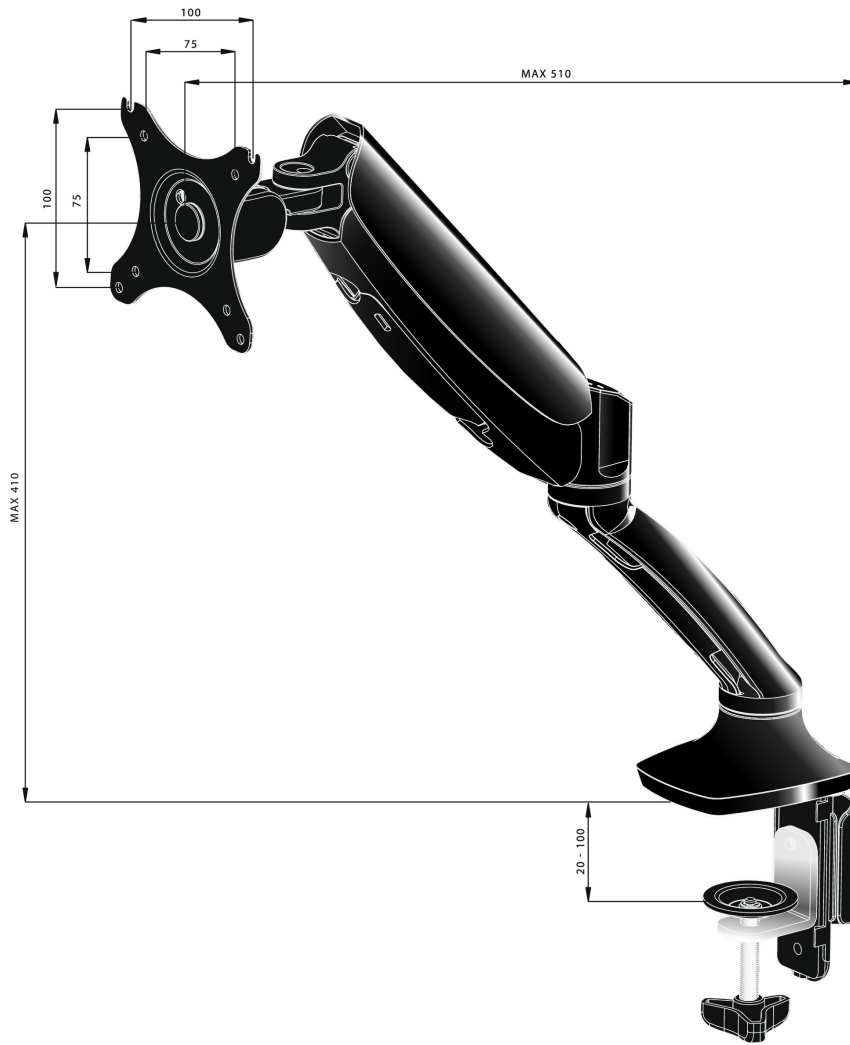

All trademarks and registered trademarks acknowledged. E & O E. Specification subject to change without notice. All LCD's comply with ISO-9241-307:2008 in connection with pixel defects.

© IIYAMA CORPORATION. ALL RIGHTS RESERVED