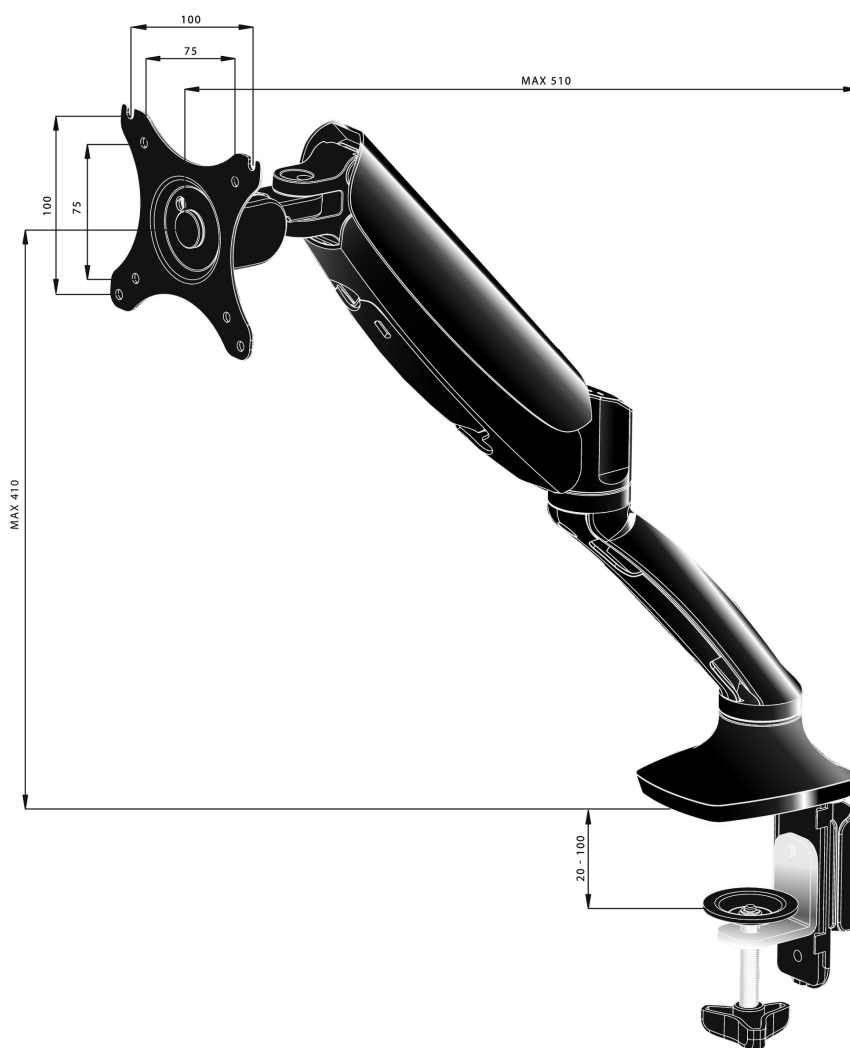

Sleek and stylish single gas spring monitor arm

The iiyama DS3001C-B1 is a desk mount (grommet or clamp) for flat screens up to 27". Using the arm guarantees you gain additional space on your desk and the cable management system helps to keep the workplace tidy. But more importantly, offering broad adjustment capabilities including tilt, swivel, height and rotation, the arm makes sure you can easily adjust the screen position to your preferences assuring ergonomic body posture.

01 TECHNIKAI PARAMÉTEREK

Típus	gas spring desk mount for desktop monitor
Képernyők száma	1
Asztali állvány	desk clamp or desk grommet
Képernyő mérete	10" - 27"
Magasság beállítása	0 - 410mm
Képernyő elforgatása	PIVOT 90°
Billentés	-85° - 15°
Forgatás	360°
Maximális teherbírás	5kg / monitor
VESA minimum	75 x 75mm
VESA maximum	100 x 100mm

02 MÉRETEK / SÚLY

EAN kód

4948570032105

All trademarks and registered trademarks acknowledged. E & O E. Specification subject to change without notice. All LCD's comply with ISO-9241-307:2008 in connection with pixel defects.