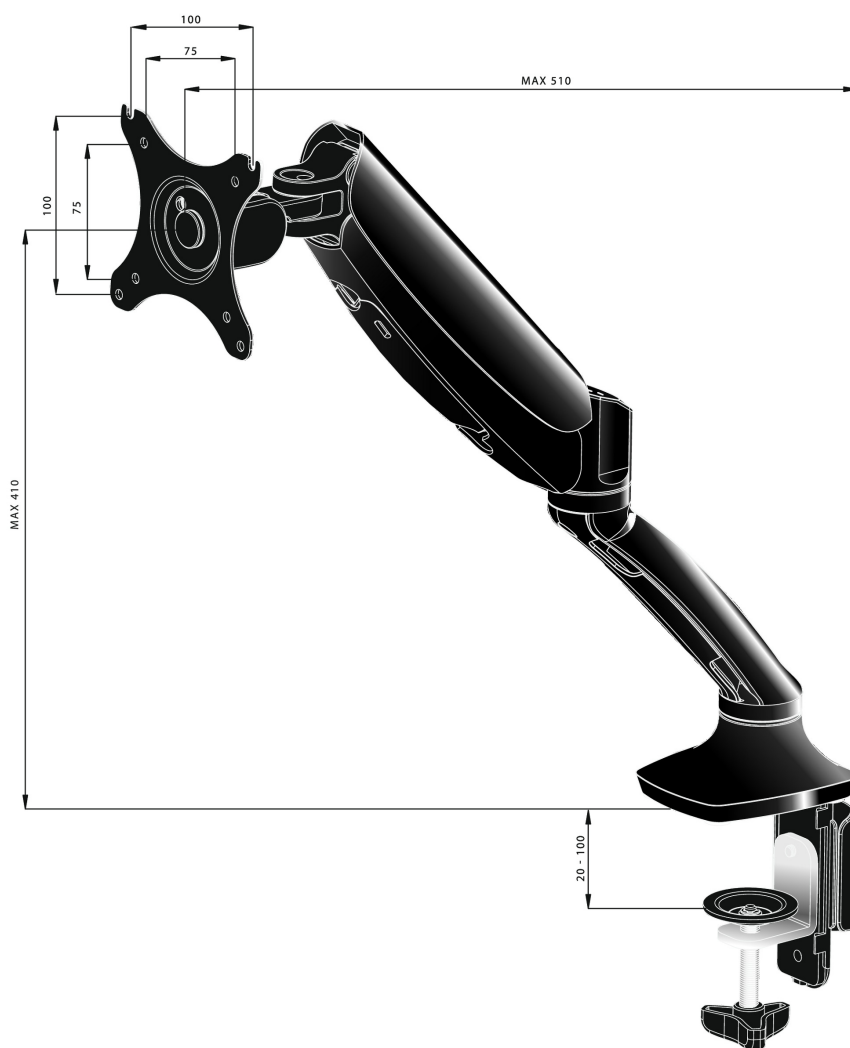

### Sleek and stylish single gas spring monitor arm

The iiyama DS3001C-B1 is a desk mount (grommet or clamp) for flat screens up to 27". Using the monitor arm guarantees you gain additional space on your desk and the cable management system helps to keep the workplace tidy. But more importantly, offering broad adjustment capabilities including tilt, swivel, height and rotation, the arm makes sure you can easily adjust the screen position to your preferences assuring ergonomic body posture.

#### 01 TECHNICAL SPECIFICATION

Type	gas spring desk mount for desktop monitor
Number of screens	1
Desk monut	desk clamp or desk grommet
Screen size	10" - 27"
Height adjustment	0 - 410mm
Screen rotation	PIVOT 90°
Tilt	-85° - 15°
Swivel	360°
Max weight capacity	5kg / monitor
VESA minimum	75 x 75mm
VESA maximum	100 x 100mm

## 02 DIMENSIONS / WEIGHT

EAN code

4948570032105

All trademarks and registered trademarks acknowledged. E & O E. Specification subject to change without notice. All LCD's comply with ISO-9241-307:2008 in connection with pixel defects.