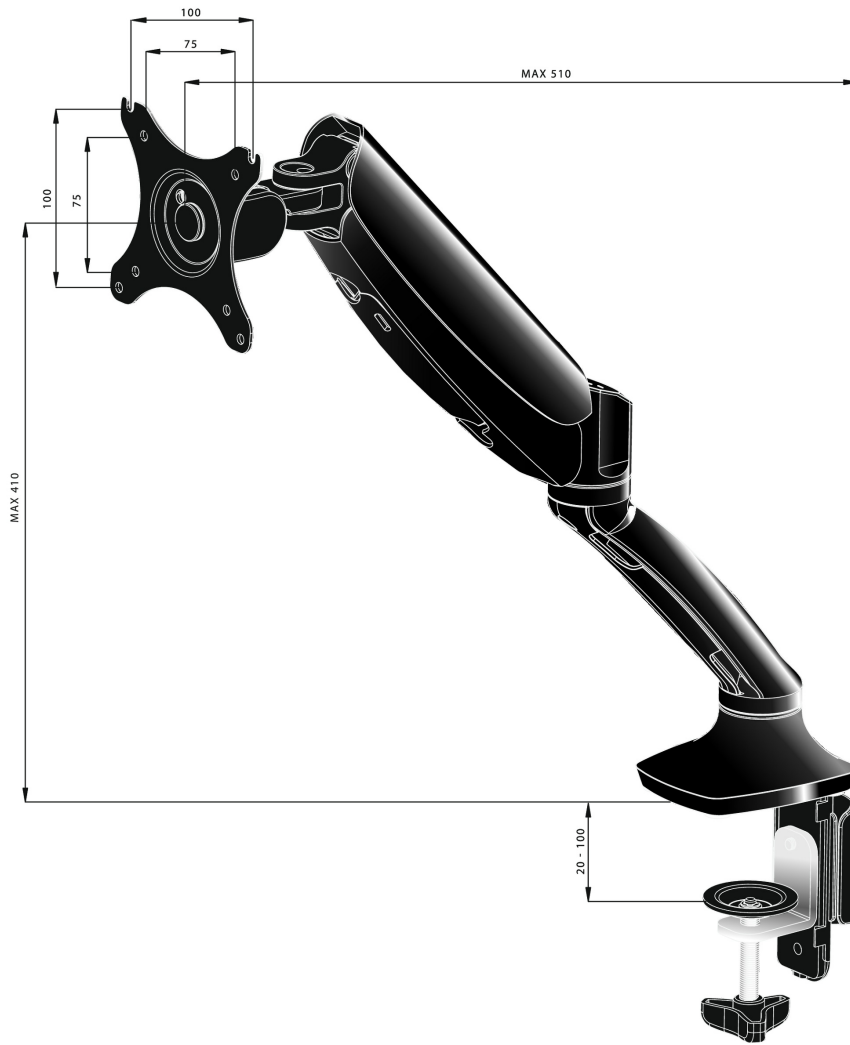

### Sleek and stylish single gas spring monitor arm

The iiyama DS3001C-B1 is a desk mount (grommet or clamp) for flat screens up to 27". Using the monitor arm guarantees you gain additional space on your desk and the cable management system helps to keep the workplace tidy. But more importantly, offering broad adjustment capabilities including tilt, swivel, height and rotation, the arm makes sure you can easily adjust the screen position to your preferences assuring ergonomic body posture.

#### 01 TECHNICAL SPECIFICATION

Type	gas spring desk mount for desktop monitor
Number of screens	1
Desk monut	desk clamp or desk grommet
Screen size	10" - 27"
Height adjustment	0 - 410mm
Screen rotation	PIVOT 90°
Tilt	-85° - 15°
Swivel	360°
Max weight capacity	5kg / monitor
VESA minimum	75 x 75mm
VESA maximum	100 x 100mm

## 02 DIMENSIONS / WEIGHT

EAN code

4948570032105

All trademarks and registered trademarks acknowledged. E & O E. Specification subject to change without notice. All LCD's comply with ISO-9241-307:2008 in connection with pixel defects.