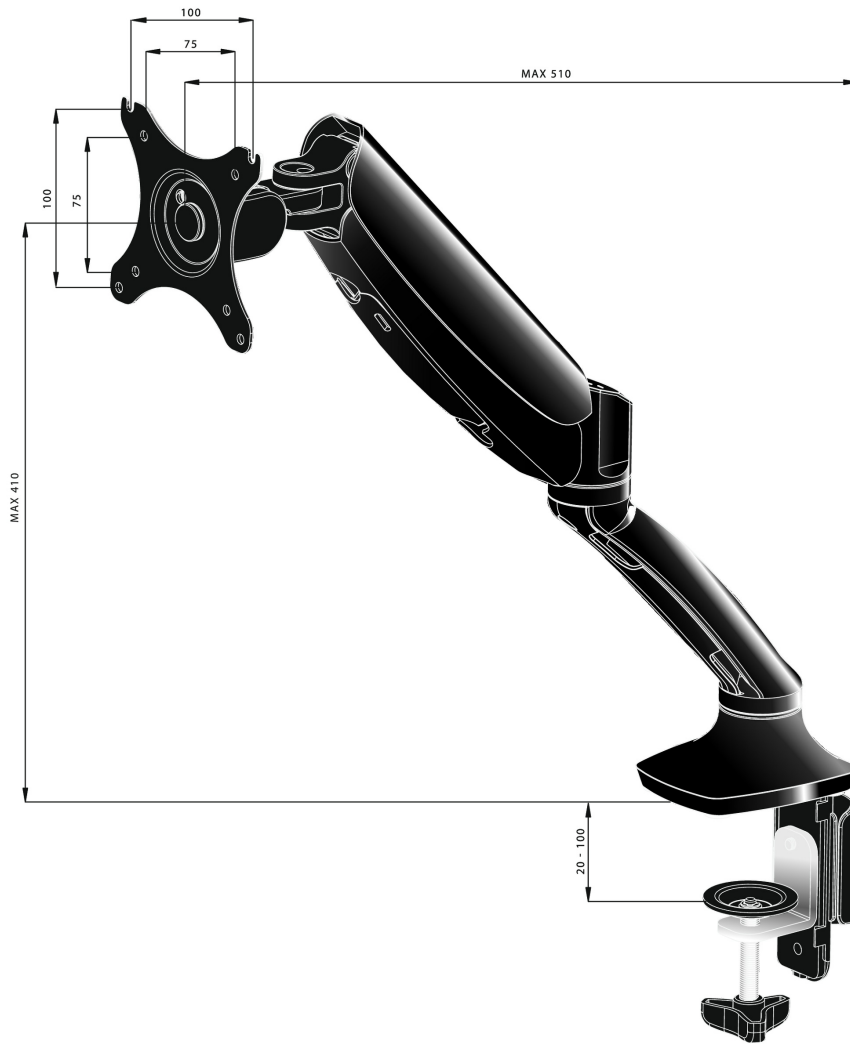

Sleek and stylish single gas spring arm

The iiyama DS3001C-B1 is a desk mount (grommet or clamp) for flat screens up to 27". Using the arm guarantees you gain additional space on your desk and the cable management system helps to keep the workplace tidy. But more importantly, offering broad adjustment capabilities including tilt, swivel, height and rotation, the arm makes sure you can easily adjust the screen position to your preferences assuring ergonomic body posture.

01 ESPECIFICACIÓN TÉCNICA

Tipo	gas spring desk mount for desktop monitor
Número de pantallas	1
Soporte de escritorio	desk clamp or desk grommet
Tamaño de pantalla	10" - 27"
Ajuste de altura	0 - 410mm
Rotación de pantalla	PIVOT 90°
inclinación	-85° - 15°
giro	360°
Peso máximo	5kg / monitor
VESA minimum	75 x 75mm
VESA maximum	100 x 100mm

02 DIMENSIONES / PESO

Código EAN

4948570032105

All trademarks and registered trademarks acknowledged. E & O E. Specification subject to change without notice. All LCD's comply with ISO-9241-307:2008 in connection with pixel defects.