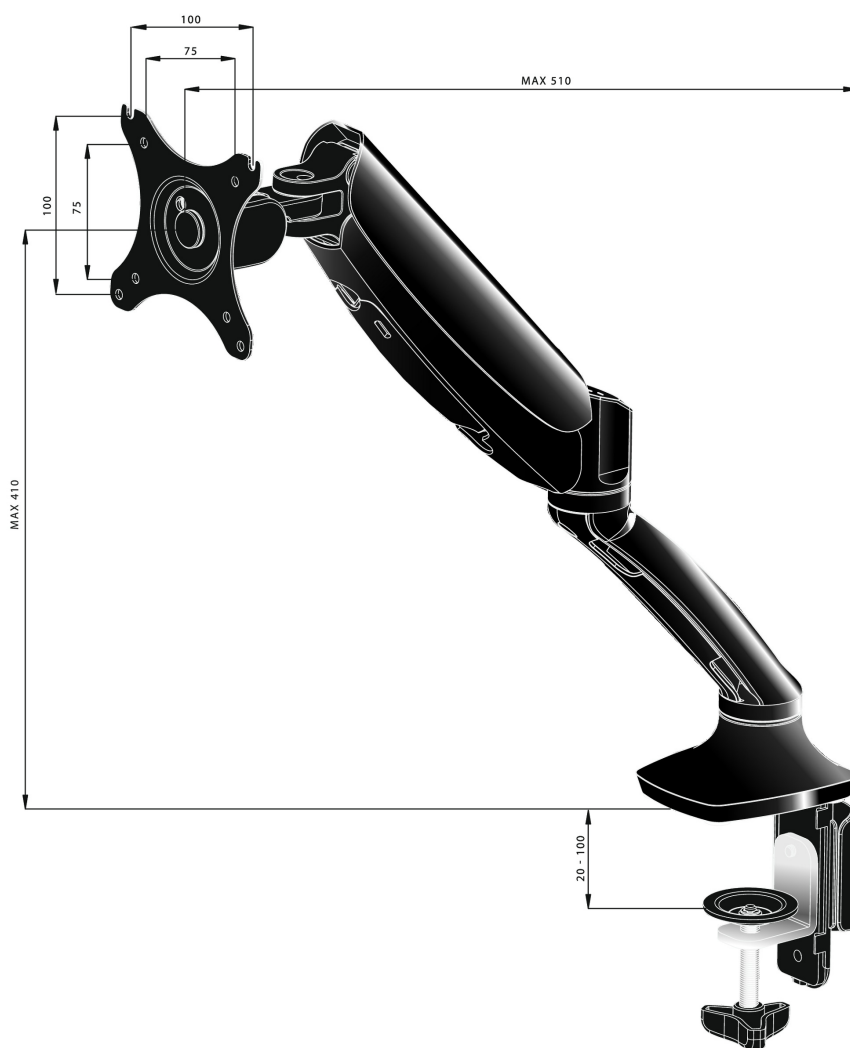

Sleek and stylish single gas spring arm

The iiyama DS3001C-B1 is a desk mount (grommet or clamp) for flat screens up to 27". Using the arm guarantees you gain additional space on your desk and the cable management system helps to keep the workplace tidy. But more importantly, offering broad adjustment capabilities including tilt, swivel, height and rotation, the arm makes sure you can easily adjust the screen position to your preferences assuring ergonomic body posture.

01 ESPECIFICACIÓN TÉCNICA

Tipo	gas spring desk mount for desktop monitor
Número de pantallas	1
Soporte de escritorio	desk clamp or desk grommet
Tamaño de pantalla	10" - 27"
Ajuste de altura	0 - 410mm
Rotación de pantalla	PIVOT 90°
inclinación	-85° - 15°
giro	360°
Peso máximo	5kg / monitor
VESA minimum	75 x 75mm
VESA maximum	100 x 100mm

02 DIMENSIONES / PESO

Código EAN

4948570032105

All trademarks and registered trademarks acknowledged. E & O E. Specification subject to change without notice. All LCD's comply with ISO-9241-307:2008 in connection with pixel defects.