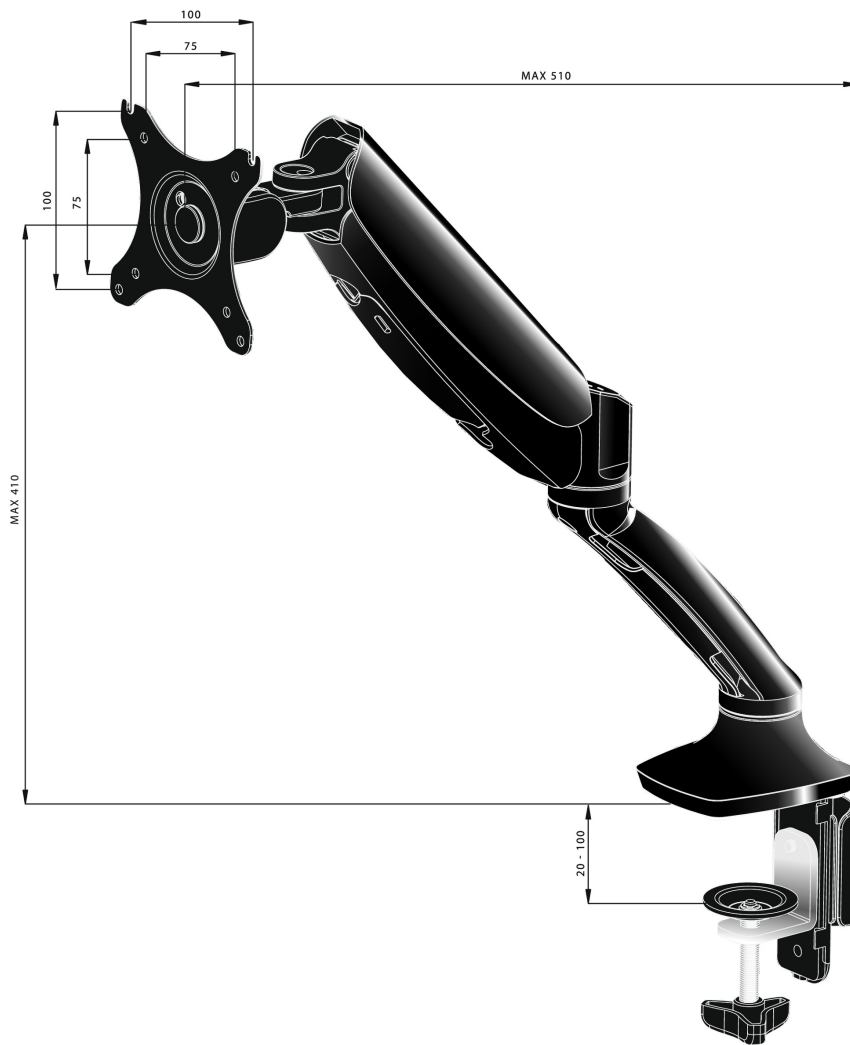

Sleek and stylish single gas spring arm

The iiyama DS3001C-B1 is a desk mount (grommet or clamp) for flat screens up to 27". Using the arm guarantees you gain additional space on your desk and the cable management system helps to keep the workplace tidy. But more importantly, offering broad adjustment capabilities including tilt, swivel, height and rotation, the arm makes sure you can easily adjust the screen position to your preferences assuring ergonomic body posture.

01 ESPECIFICACIÓN TÉCNICA

Tipo	gas spring desk mount for desktop monitor
Número de pantallas	1
Soporte de escritorio	desk clamp or desk grommet
Tamaño de pantalla	10" - 27"
Ajuste de altura	0 - 410mm
Rotación de pantalla	PIVOT 90°
inclinación	-85° - 15°
giro	360°
Peso máximo	5kg / monitor
VESA minimum	75 x 75mm
VESA maximum	100 x 100mm

02 DIMENSIONES / PESO

Código EAN

4948570032105

All trademarks and registered trademarks acknowledged. E & O E. Specification subject to change without notice. All LCD's comply with ISO-9241-307:2008 in connection with pixel defects.