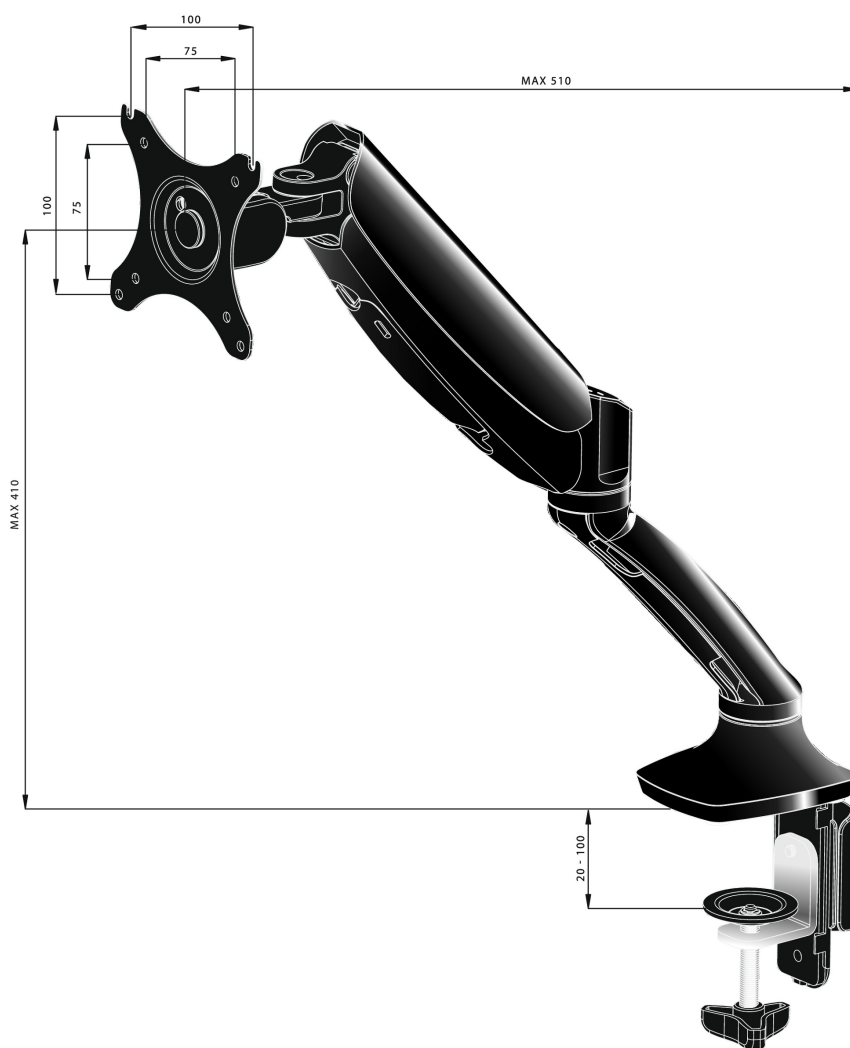

Sleek and stylish single gas spring monitor arm

The iiyama DS3001C-B1 is a desk mount (grommet or clamp) for flat screens up to 27". Using the arm guarantees you gain additional space on your desk and the cable management system helps to keep the workplace tidy. But more importantly, offering broad adjustment capabilities including tilt, swivel, height and rotation, the arm makes sure you can easily adjust the screen position to your preferences assuring ergonomic body posture.

01 TECHNICAL SPECIFICATION

Type	gas spring desk mount for desktop monitor
Number of screens	1
Desk monut	desk clamp or desk grommet
Screen size	10" - 27"
Height adjustment	0 - 410mm
Screen rotation	PIVOT 90°
Tilt	-85° - 15°
Swivel	360°
Max weight capacity	5kg / monitor
VESA minimum	75 x 75mm
VESA maximum	100 x 100mm

02 DIMENSIONS / WEIGHT

EAN code

4948570032105

All trademarks and registered trademarks acknowledged. E & O E. Specification subject to change without notice. All LCD's comply with ISO-9241-307:2008 in connection with pixel defects.