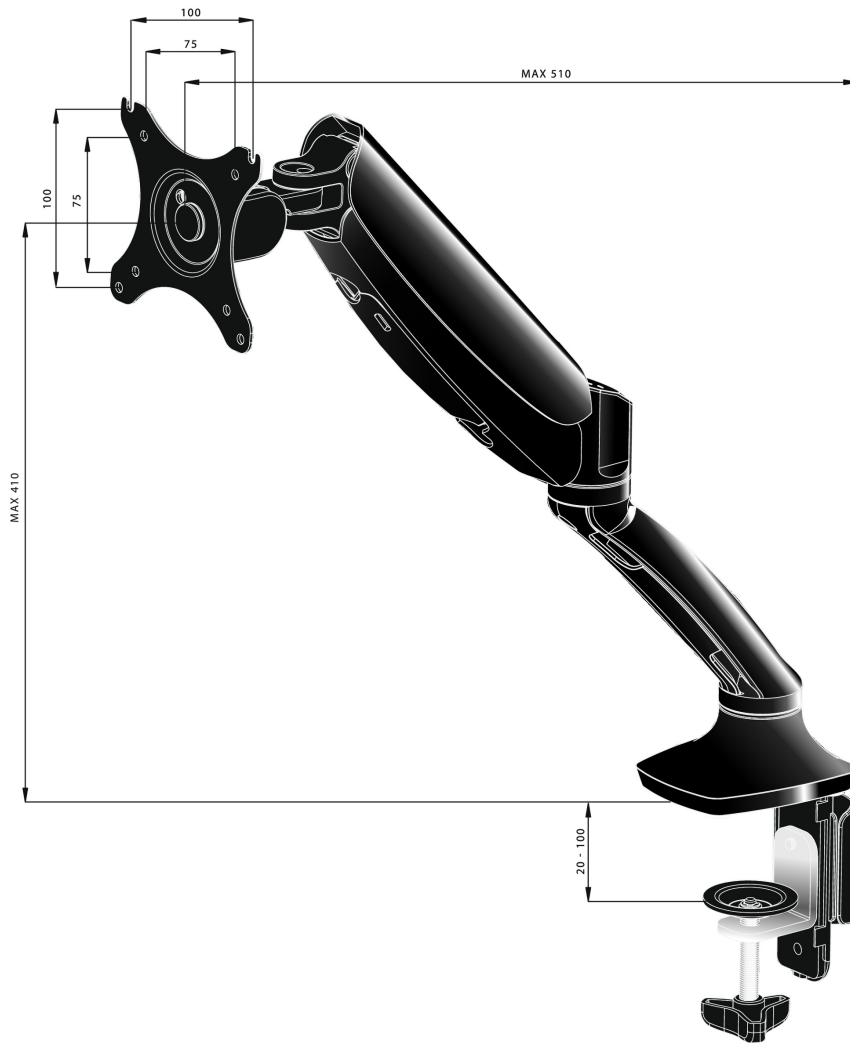

Sleek and stylish single gas spring monitor arm

The iiyama DS3001C-B1 is a desk mount (grommet or clamp) for flat screens up to 27". Using the arm guarantees you gain additional space on your desk and the cable management system helps to keep the workplace tidy. But more importantly, offering broad adjustment capabilities including tilt, swivel, height and rotation, the arm makes sure you can easily adjust the screen position to your preferences assuring ergonomic body posture.

01 TECHNICAL SPECIFICATION

Type	gas spring desk mount for desktop monitor
Number of screens	1
Desk monut	desk clamp or desk grommet
Screen size	10" - 27"
Height adjustment	0 - 410mm
Screen rotation	PIVOT 90°
Tilt	-85° - 15°
Swivel	360°
Max weight capacity	5kg / monitor
VESA minimum	75 x 75mm
VESA maximum	100 x 100mm

02 DIMENSIONS / WEIGHT

EAN code

4948570032105

All trademarks and registered trademarks acknowledged. E & O E. Specification subject to change without notice. All LCD's comply with ISO-9241-307:2008 in connection with pixel defects.