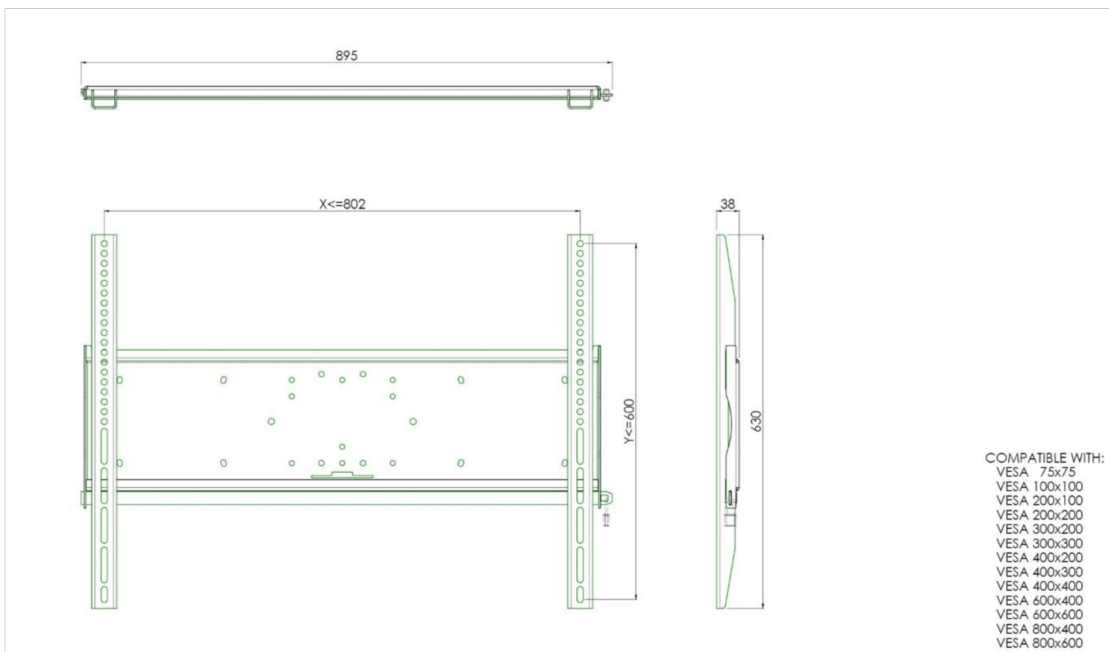

Universal wall mount, max 805x600mm. 125kg

All universal wall mounts are VESA compatible. Besides wall mounting, our wall mounts can be used for ceiling mounting in combination with a tube set, and directly fastened to the stands thanks to its 170 x 140 mm mounting pattern. The mounts include fastening material to secure the mount to the display. Furthermore they include a safety bar or fixation, offering you protection from theft; a padlock is to be added separately.

01 TECHNICAL SPECIFICATION

Max weight capacity	125kg / monitor
VESA minimum	75 x 75mm
VESA maximum	800 x 600mm

02 DIMENSIONS / WEIGHT

Weight (without box)

9kg

All trademarks and registered trademarks acknowledged. E & O E. Specification subject to change without notice. All LCD's comply with ISO-9241-307:2008 in connection with pixel defects.