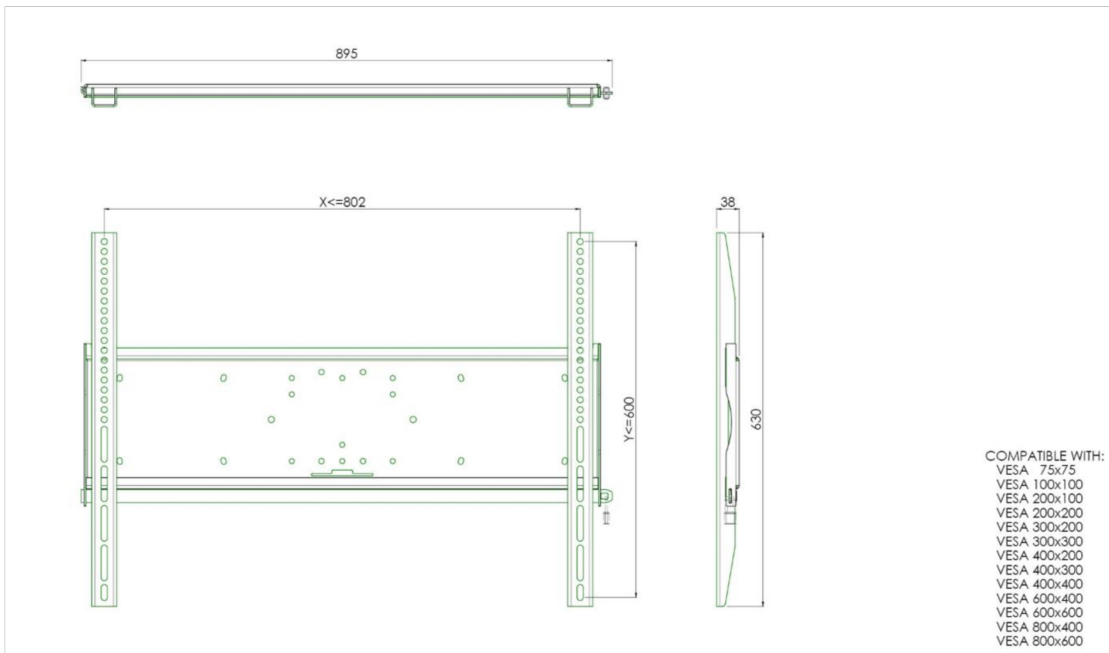

Universal wall mount, max 805x600mm. 125kg

All universal wall mounts are VESA compatible. Besides wall mounting, our wall mounts can be used for ceiling mounting in combination with a tube set, and directly fastened to the stands thanks to its 170 x 140 mm mounting pattern. The mounts include fastening material to secure the mount to the display. Furthermore they include a safety bar or fixation, offering you protection from theft; a padlock is to be added separately.

01 TECHNICAL SPECIFICATION

Max weight capacity	125kg / monitor
VESA minimum	75 x 75mm
VESA maximum	800 x 600mm

02 DIMENSIONS / WEIGHT

Weight (without box)

9kg

All trademarks and registered trademarks acknowledged. E & O E. Specification subject to change without notice. All LCD's comply with ISO-9241-307:2008 in connection with pixel defects.