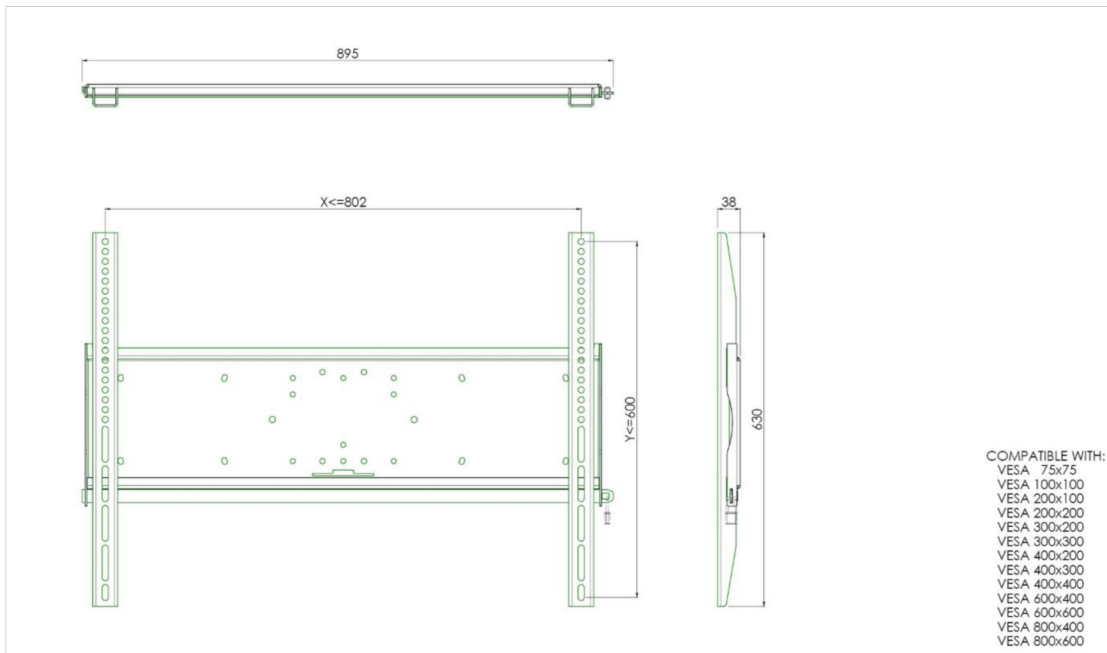

Universal wall mount, max 800x600mm. 125kg

All universal wall mounts are VESA compatible. Besides wall mounting, our wall mounts can be used for ceiling mounting in combination with a tube set, and directly fastened to the stands thanks to its 170 x 140 mm mounting pattern. The mounts include fastening material to secure the mount to the display. Furthermore they include a safety bar or fixation, offering you protection from theft; a padlock is to be added separately.

01 SPECIFICHE TECNICHE

VESA minimo

75 x 75mm

VESA massimo

800 x 600mm

Tutti i marchi e i marchi registrati citati. E & O E. Specifiche soggette a modifiche senza preavviso. Tutti i display LCD è conforme alla norma ISO-9241-307:2008 in connessione con difetti dei pixel.