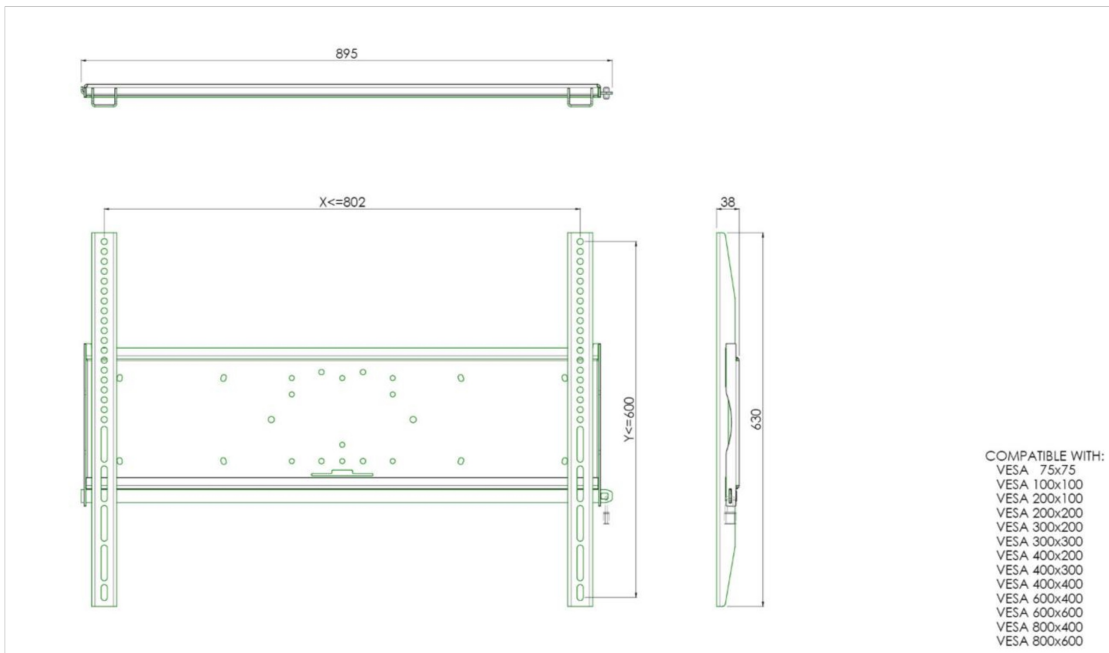

Universal wall mount, max 800x600mm. 125kg

All universal wall mounts are VESA compatible. Besides wall mounting, our wall mounts can be used for ceiling mounting in combination with a tube set, and directly fastened to the stands thanks to its 170x140mm mounting pattern. The mounts include fastening material to secure the mount to the display. Furthermore they include a safety bar or fixation, offering you protection from theft; a padlock is to be added separately.

01 TECHNICAL SPECIFICATION

Max weight capacity	125kg / monitor
VESA minimum	75 x 75mm
VESA maximum	800 x 600mm

02 DIMENSIONS / WEIGHT

Weight (without box)

9kg