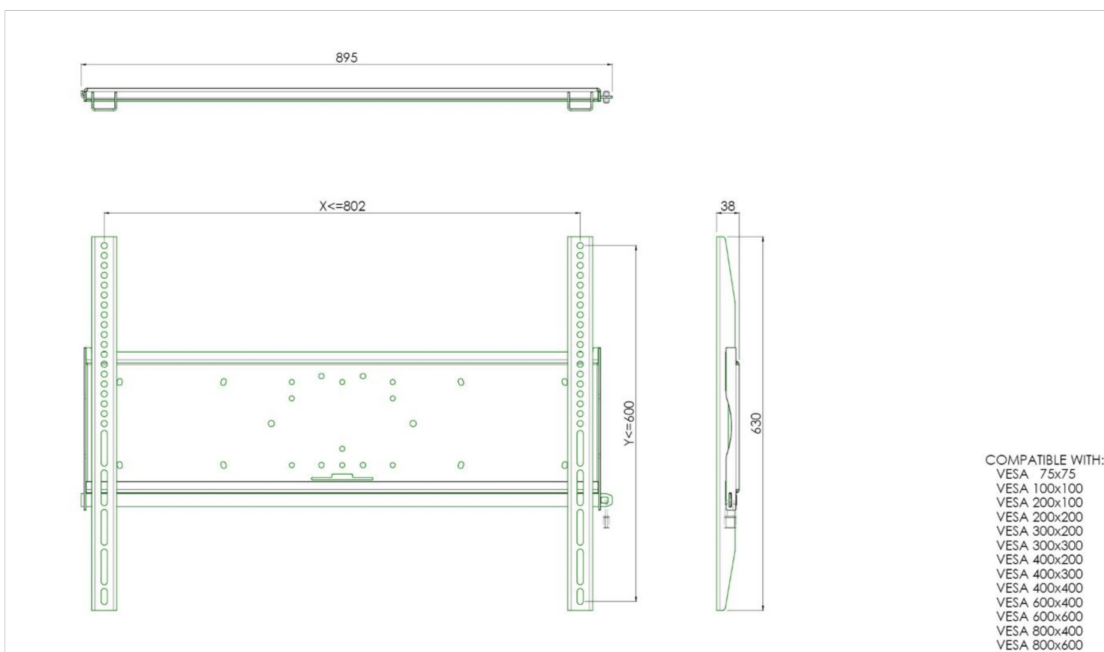

Universal wall mount, max 800x600mm. 125kg

All universal wall mounts are VESA compatible. Besides wall mounting, our wall mounts can be used for ceiling mounting in combination with a tube set, and directly fastened to the stands thanks to its 170x140mm mounting pattern. The mounts include fastening material to secure the mount to the display. Furthermore they include a safety bar or fixation, offering you protection from theft; a padlock is to be added separately.

01 TECHNIKAI PARAMÉTEREK

Maximális teherbírás	125kg / monitor
VESA minimum	75 x 75mm
VESA maximum	800 x 600mm

02 MÉRETEK / SÚLY

Súly (doboz nélkül)

9kg

All trademarks and registered trademarks acknowledged. E & O E. Specification subject to change without notice. All LCD's comply with ISO-9241-307:2008 in connection with pixel defects.