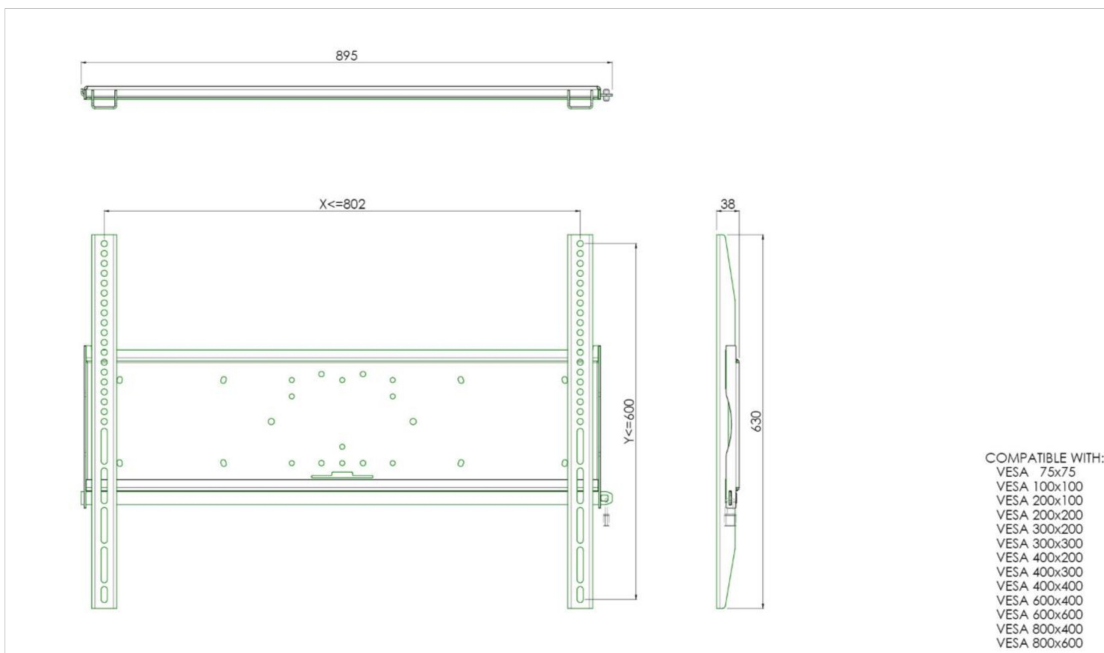

Universal wall mount, max 800x600mm. 125kg

All universal wall mounts are VESA compatible. Besides wall mounting, our wall mounts can be used for ceiling mounting in combination with a tube set, and directly fastened to the stands thanks to its 170x140mm mounting pattern. The mounts include fastening material to secure the mount to the display. Furthermore they include a safety bar or fixation, offering you protection from theft; a padlock is to be added separately.

01 TECHNIKAI PARAMÉTEREK

Maximális teherbírás	125kg / monitor
VESA minimum	75 x 75mm
VESA maximum	800 x 600mm

02 MÉRETEK / SÚLY

Súly (doboz nélkül)

9kg

All trademarks and registered trademarks acknowledged. E & O E. Specification subject to change without notice. All LCD's comply with ISO-9241-307:2008 in connection with pixel defects.