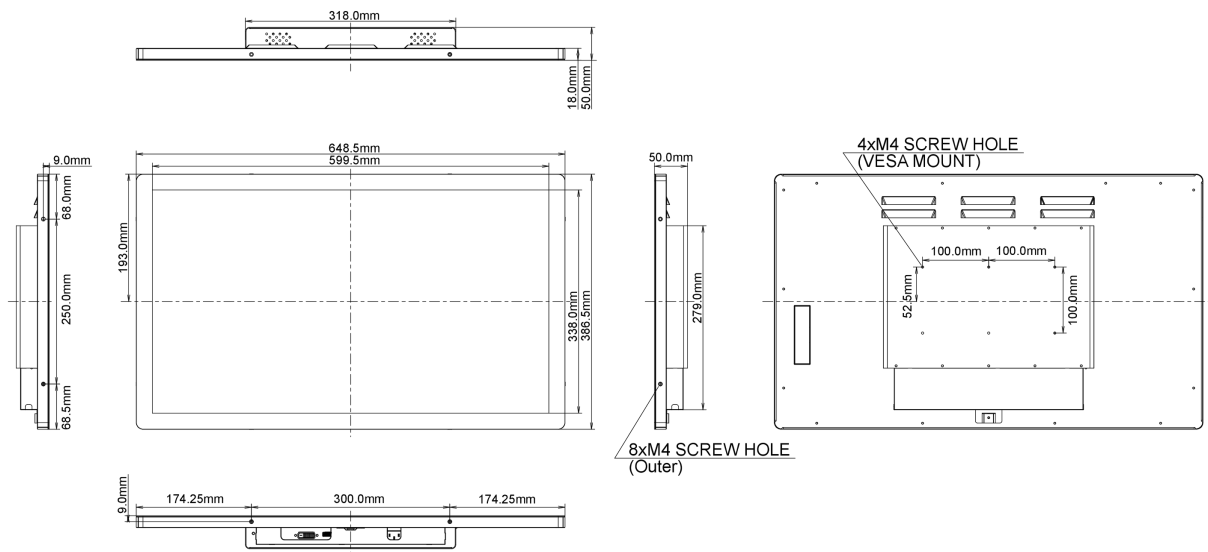

## 10 DIMENSIONS / WEIGHT

Product dimensions W x H x D	648.5 x 386.5 x 50mm
Weight (without box)	7.7kg
EAN code	4948570115143