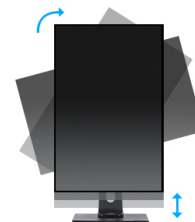

24" monitor with an integrated web camera and microphone

The XB2472HSUC is a high-end desktop monitor for demanding users looking for a high quality screen assuring seamless compatibility with any video or web conferencing software. The VA matrix offers wide viewing angles and sharp contrast. The blue light reducer function with flicker free LCD technology reduces eye strain and offers a more comfortable viewing experience. Supplied with a height-adjustable stand featuring swivel and pivot functions, allows you to adjust the position of the screen to your preferences. Furthermore, the versatile connectivity options assure cross platform compatibility (VGA, DVI, DisplayPort and USB hub) and make the XB2472HSUC the right panel to choose for your connected workplace.

Webcam & Microphone

The web camera and microphone guarantee seamless compatibility with any video or web conferencing platforms.

HAS + Pivot

With a height adjustable stand you will create an ergonomic work posture and position that meets all health and safety requirements. This will not only prevent any health issues but will also increase your productivity. The pivot function allows the screen to rotate from landscape to portrait orientation. This functionality can be useful if the application requires more height than width.

01 DISPLAY CHARACTERISTICS

Diagonal	23.6", 59.8cm
Panel	VA LED, matte finish
Native resolution	1920 x 1080 (2.1 megapixel Full HD)
Aspect ratio	16:9
Panel brightness	250 cd/m ²
Static contrast	3 000:1
Advanced contrast	12M:1
Response time (GTG)	6ms
Viewing zone	horizontal/vertical: 178°/178°, right/left: 89°/89°, up/down: 89°/89°
Colour support	16.7mIn (sRGB: 99%; NTSC: 72%)
Horizontal Sync	30 - 94kHz
Viewable area W x H	521.28 x 293.2mm, 20.5 x 11.5"
Pixel pitch	0.2715mm
Colour	matte