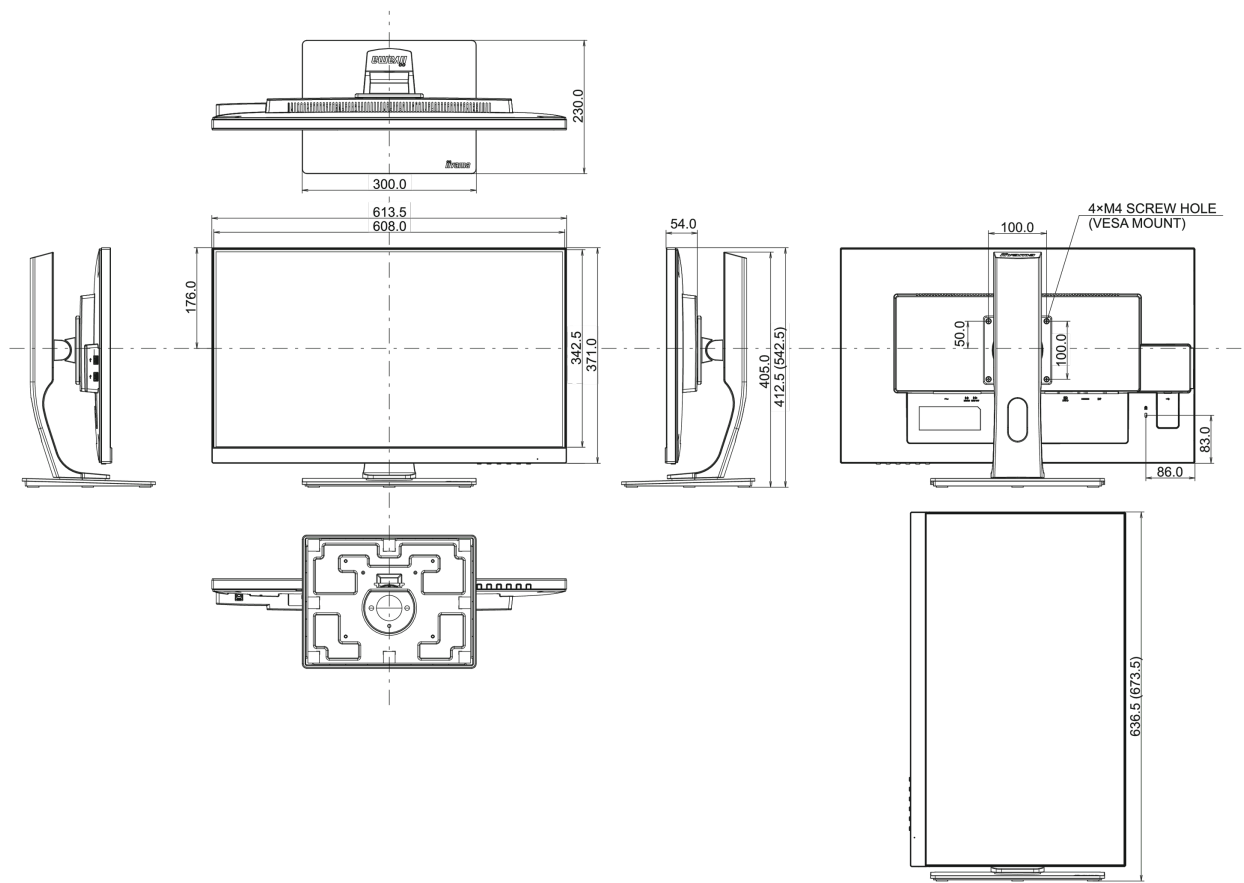

Design	ultra slim
Diagonal	27", 68.5cm
Panel	IPS LED, matte finish
Native resolution	2560 x 1440 @70Hz (DisplayPort, 3.7 megapixel WQHD)
Aspect ratio	16:9
Panel brightness	350 cd/m ²
Static contrast	1000:1
Advanced contrast	80M:1
Response time (GTG)	5ms
Viewing zone	horizontal/vertical: 178°/178°, right/left: 89°/89°, up/down: 89°/89°
Colour support	1.07B 10bit (8bit + Hi-FRC) (sRGB: 100%, NTSC 77%)
Horizontal Sync	30 - 89kHz
Viewable area W x H	596.7 x 335.7mm, 23.5 x 13.2"
Pixel pitch	0.233mm
Colour	matte

04 MECHANICAL

Display position adjustments	height, pivot (rotation), swivel, tilt
Height adjustment	130mm
Rotation (PIVOT function)	90°
Swivel stand	90°; 45° left; 45° right
Tilt angle	22° up; 5° down
VESA mounting	100 x 100mm
Cable management system	yes

08 DIMENSIONS / WEIGHT

Product dimensions W x H x D	611 x 413 (543) x 230mm
Box dimensions W x H x D	745 x 455 x 207mm
Weight (without box)	7.7kg
Weight (with box)	9.6kg
EAN code	4948570115211

© IIYAMA CORPORATION. ALL RIGHTS RESERVED