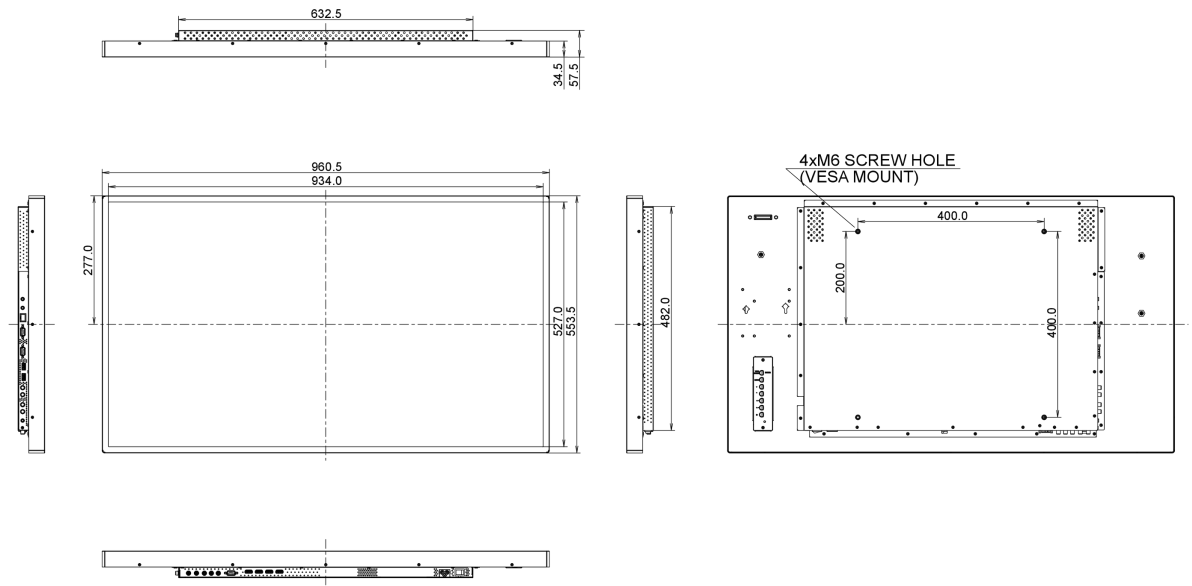

## 09 DIMENSIONS / WEIGHT

**Product dimensions W x H x D** 960.5 x 553.5 x 57.5mm

**Weight (without box)** 18.4kg

**EAN code** 4948570115068

All trademarks and registered trademarks acknowledged. E & O E. Specification subject to change without notice. All LCD's comply with ISO-9241-307:2008 in connection with pixel defects.