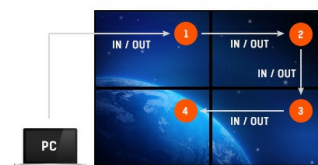

Daisy Chain Support

Daisy chain is a connection scheme in which several devices are connected in sequence or in a ring. It enables a connection of a series of devices using a single connection between each two devices via a cable. The signal output is connected to the signal input of the next device. The connection with only one cable between two devices ensures a simple and tidy installation.