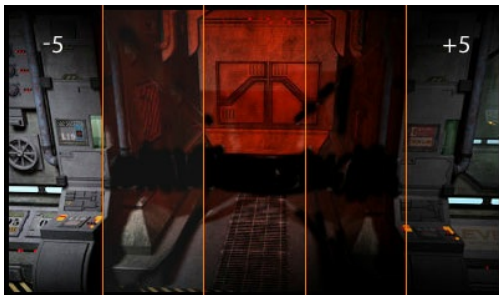

Black Hawk – no evil shall pass

The 24" G-MASTER GE2488HS known as Black Hawk is the perfect companion at your side. Hard-bitten and trust-worthy, it will make your enemies shiver. Famous for being a very capable hunter with extremely good vision the Black Hawk, armed with FreeSync Technology, eliminates your enemies with a stunning 1 ms response time. And if darkness falls across the land, the Black Tuner function allows you to adjust brightness in the dark shades enhancing detail in shadowed areas making sure no foes remain unseen. So login to the world of games, put on your headset and immerse yourself in your favourite game displayed in beautiful clarity.

Black Tuner

FreeSync™ Technology

The users can adjust the brightness and the dark shades with the Black Tuner, giving greater viewing performance in shadowed areas and helping to spot the enemy earlier.

01 DISPLAY CHARACTERISTICS

Diagonal	24", 61cm
Panel	TN LED, matte finish
Native resolution	1920 x 1080 @75Hz (2.1 megapixel Full HD)
Aspect ratio	16:9
Panel brightness	250 cd/m ²
Static contrast	1000:1
Advanced contrast	12M:1
Response time (GTG)	1ms
Viewing zone	horizontal/vertical: 170°/160°, right/left: 85°/85°, up/down: 80°/80°
Colour support	16.7mln
Horizontal Sync	30 - 80kHz
Viewable area W x H	531.4 x 298.9mm, 20.9 x 11.8"
Pixel pitch	0.277mm
Colour	matte