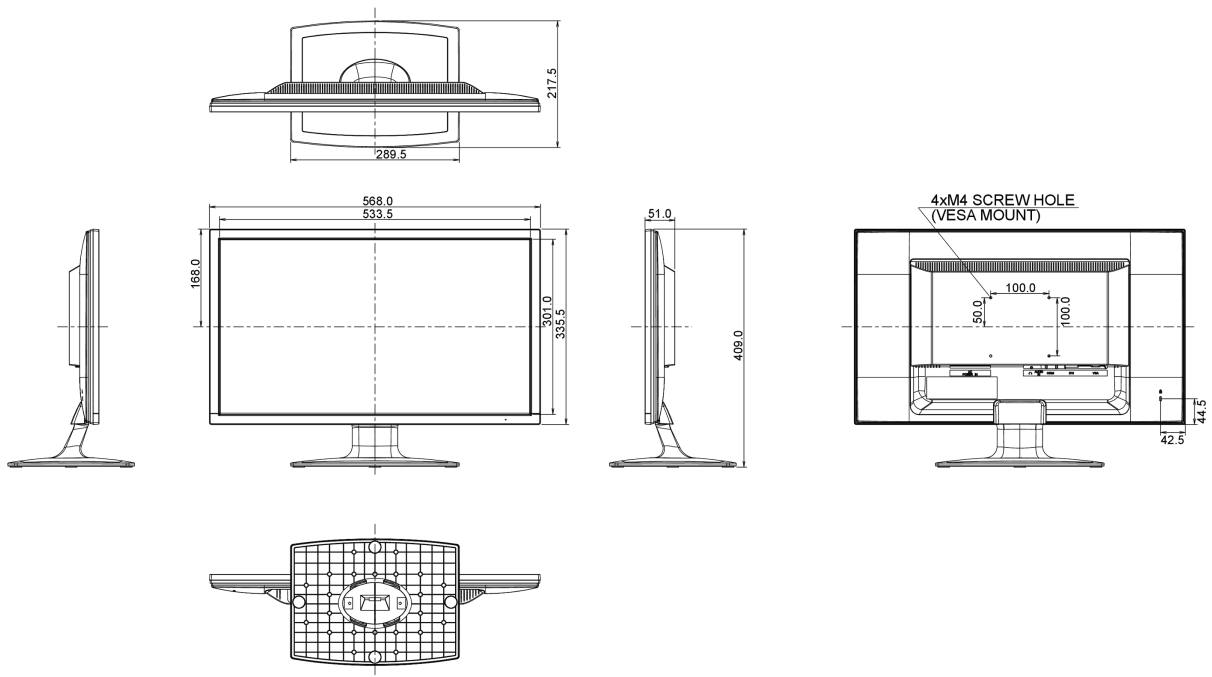

568 x 409 x 217.5mm

Peso (sin caja)

3.5kg

Código EAN

4948570114931

All trademarks and registered trademarks acknowledged. E & O E. Specification subject to change without notice. All LCD's comply with ISO-9241-307:2008 in connection with pixel defects.