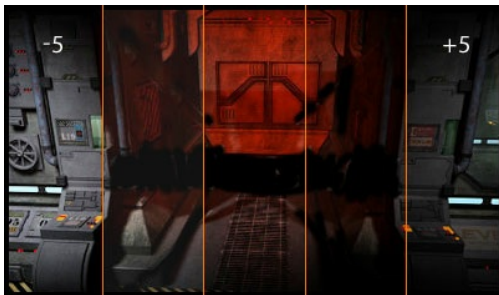

Black Hawk – no evil shall pass

The 24" G-MASTER GE2488HS known as Black Hawk is the perfect companion at your side. Hard-bitten and trust-worthy, it will make your enemies shiver. Famous for being a very capable hunter with extremely good vision the Black Hawk, armed with FreeSync Technology, eliminates your enemies with a stunning 1 ms response time. And if darkness falls across the land, the Black Tuner function allows you to adjust brightness in the dark shades enhancing detail in shadowed areas making sure no foes remain unseen. So login to the world of games, put on your headset and immerse yourself in your favourite game displayed in beautiful clarity.

Black Tuner

The users can adjust the brightness and the dark shades with the Black Tuner, giving greater viewing performance in shadowed areas and helping to spot the enemy earlier.

FreeSync™ Technology

AMD FreeSync™ technology puts an end to choppy gameplay and broken frames with fluid, artifact-free performance at virtually any framerate.

01 DISPLAY CHARACTERISTICS

Diagonal	24", 61cm
Panel	TN LED, matte finish
Native resolution	1920 x 1080 @75Hz (2.1 megapixel Full HD)
Aspect ratio	16:9
Panel brightness	250 cd/m ²
Static contrast	1000:1
Advanced contrast	12M:1
Response time (GTG)	1ms
Viewing zone	horizontal/vertical: 170°/160°, right/left: 85°/85°, up/down: 80°/80°
Colour support	16.7mln
Horizontal Sync	30 - 80kHz
Viewable area W x H	531.4 x 298.9mm, 20.9 x 11.8"
Pixel pitch	0.277mm
Colour	matte