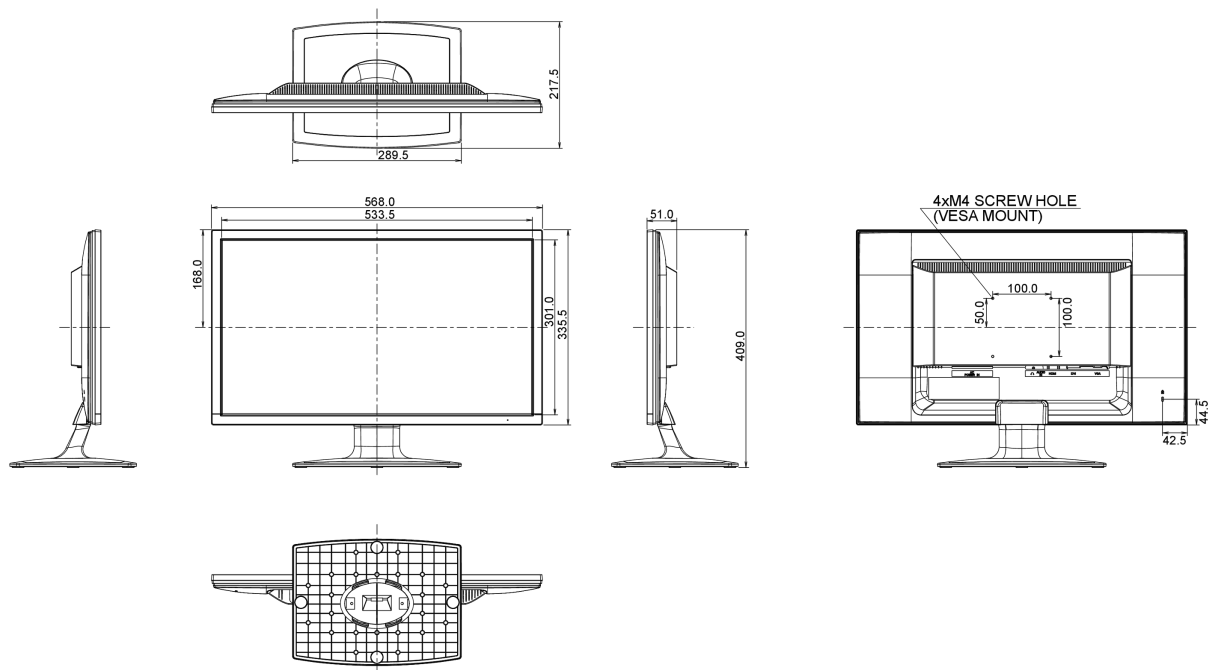

04 MECHANICAL

Display position adjustments	tilt
Tilt angle	20° up; 2° down
VESA mounting	100 x 100mm

05 ACCESSORIES INCLUDED

Cables	power, HDMI, Audio
Other	quick start guide, safety guide

06 POWER MANAGEMENT

08 DIMENSIONS / WEIGHT

Product dimensions W x H x D	568 x 409 x 217.5mm
Weight (without box)	3.5kg
EAN code	4948570114931

All trademarks and registered trademarks acknowledged. E & O E. Specification subject to change without notice. All LCD's comply with ISO-9241-307:2008 in connection with pixel defects.