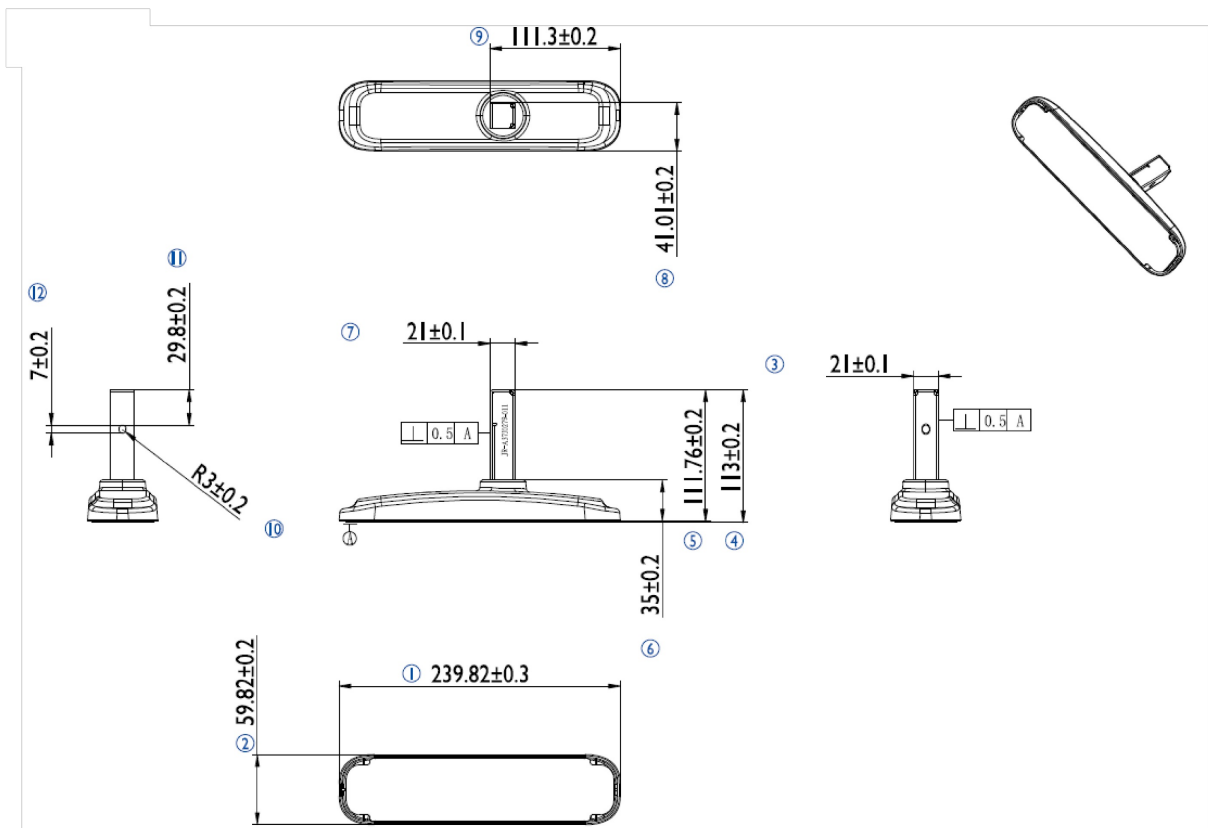

iiyama desk stand for ProLite LE3240S

Stylish solution for the iiyama large format displays. Easy mounting system for easy installation and stable mounting.

01 DIMENSIONS / WEIGHT

EAN code

4948570032020

All trademarks and registered trademarks acknowledged. E & O E. Specification subject to change without notice. All LCD's comply with ISO-9241-307:2008 in connection with pixel defects.