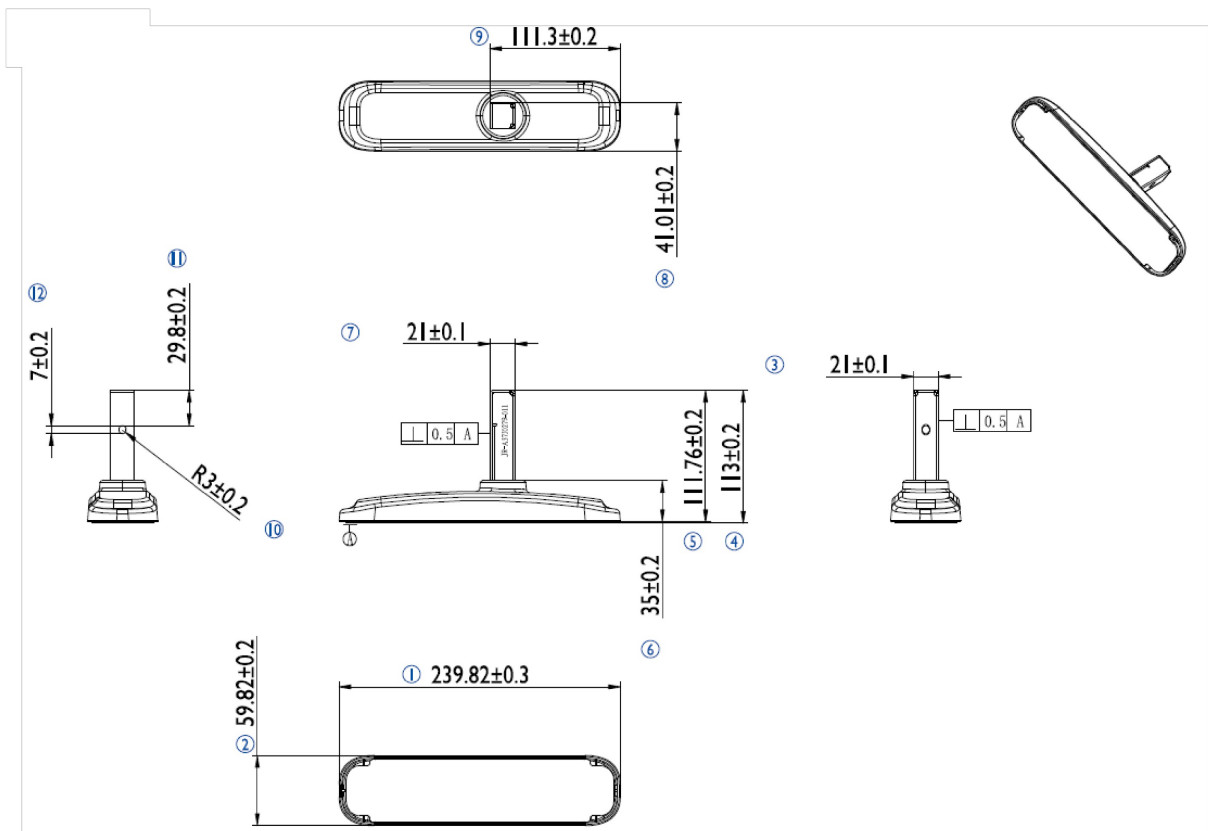

iiyama desk stand for ProLite LE3240S

Stylish solution for the iiyama large format displays. Easy mounting system for easy installation and stable mounting.

01 DIMENSIONS / WEIGHT

EAN code

4948570032020

All trademarks and registered trademarks acknowledged. E & O E. Specification subject to change without notice. All LCD's comply with ISO-9241-307:2008 in connection with pixel defects.