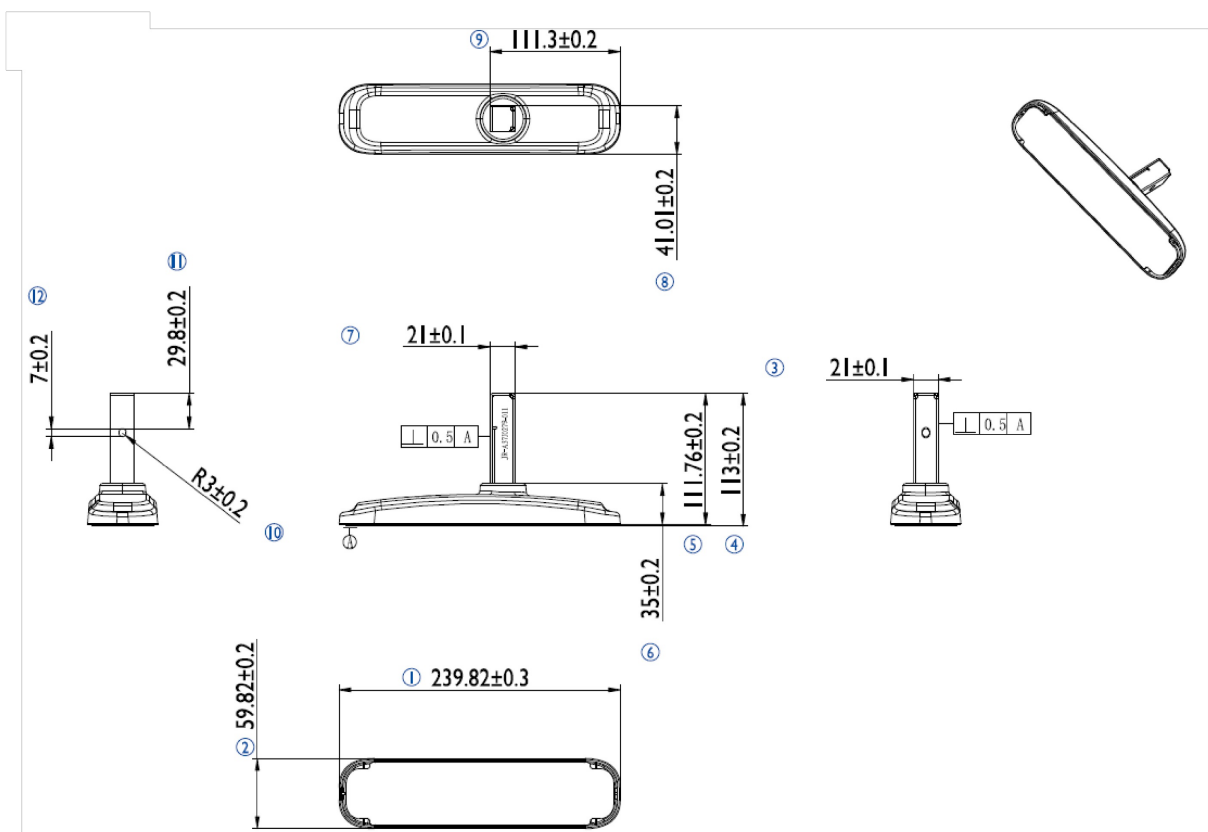

### iiyama desk stand for ProLite LE3240S

Stylish solution for the iiyama large format displays. Easy mounting system for easy installation and stable mounting.

#### 01 DIMENSIONS / WEIGHT

EAN code

4948570032020

*All trademarks and registered trademarks acknowledged. E & O E. Specification subject to change without notice. All LCD's comply with ISO-9241-307:2008 in connection with pixel defects.*