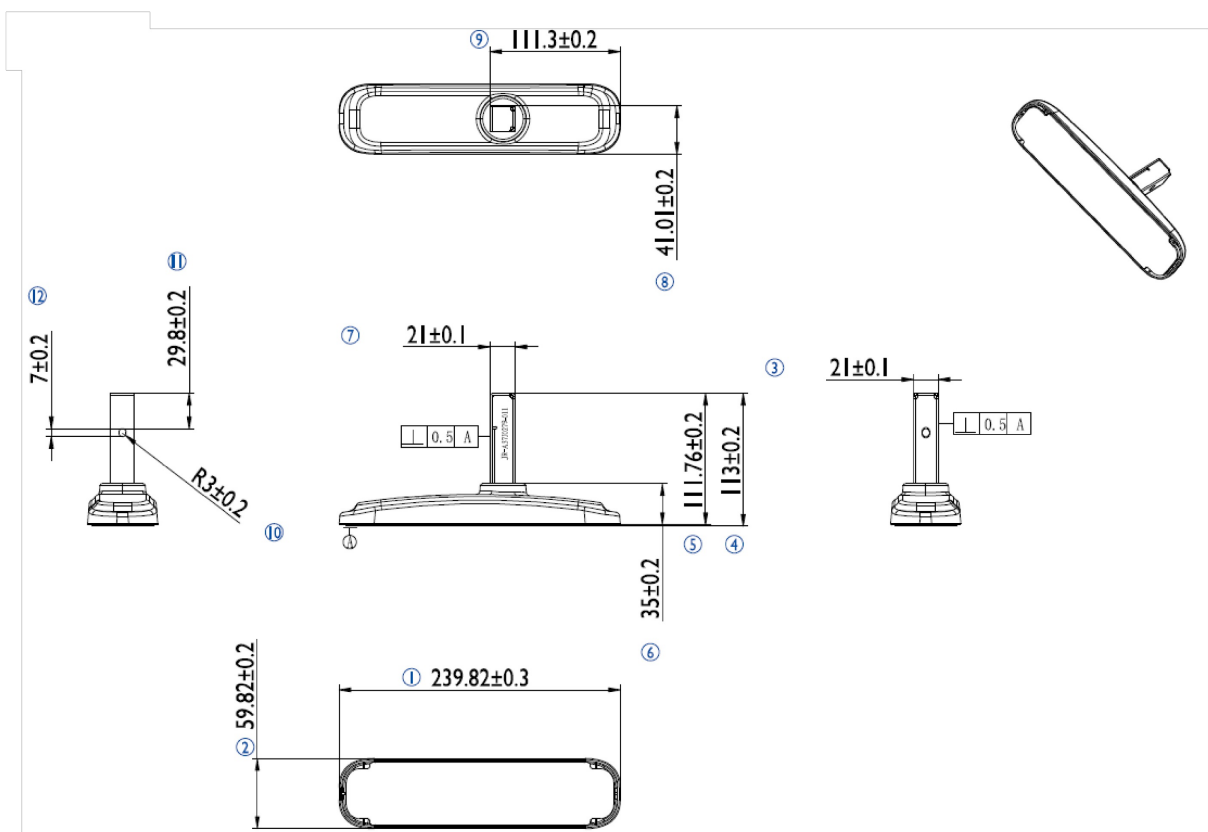

iiyama desk stand for ProLite LE3240S

Stylish solution for the iiyama large format displays. Easy mounting system for easy installation and stable mounting.

01 DIMENSIONES / PESO

Código EAN

4948570032020

All trademarks and registered trademarks acknowledged. E & O E. Specification subject to change without notice. All LCD's comply with ISO-9241-307:2008 in connection with pixel defects.