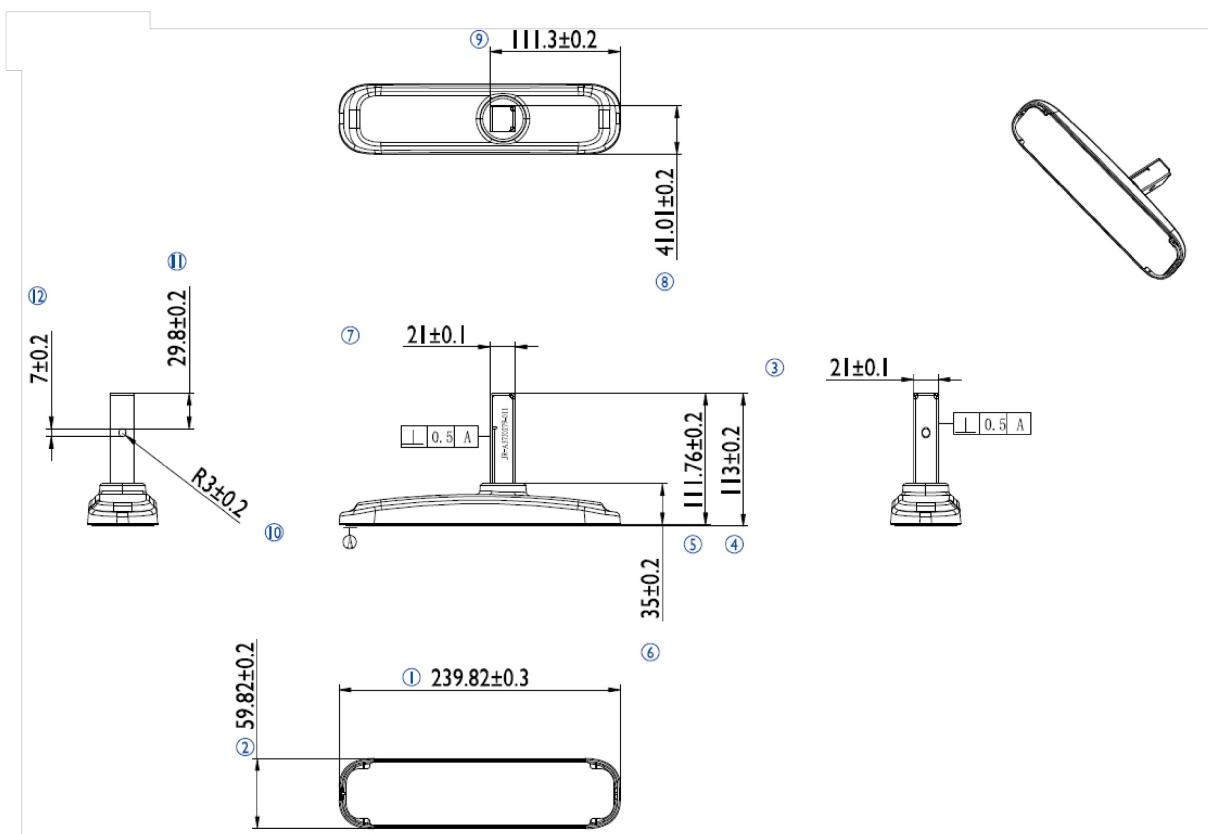

iiyama desk stand for ProLite LE3240S

Stylish solution for the iiyama large format displays. Easy mounting system for easy installation and stable mounting.

01 DIMENSIONS / WEIGHT

EAN code

4948570032020

All trademarks and registered trademarks acknowledged. E & O E. Specification subject to change without notice. All LCD's comply with ISO-9241-307:2008 in connection with pixel defects.