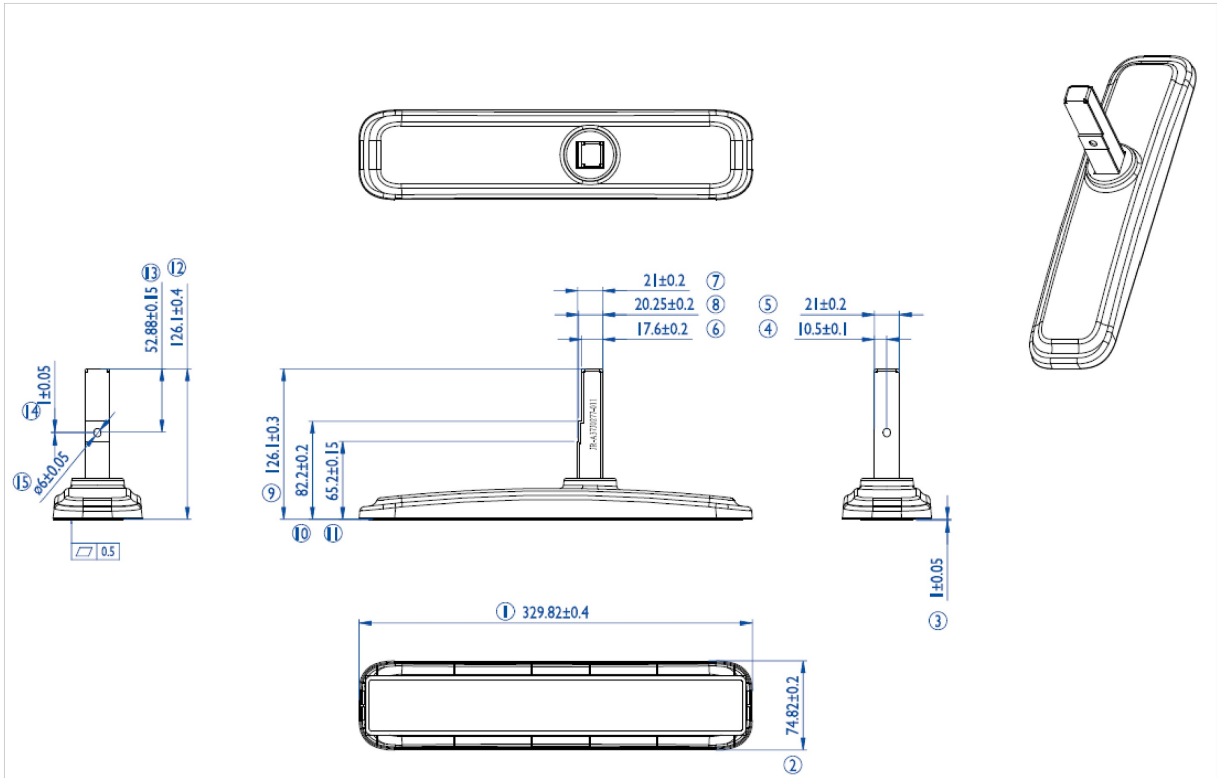

iiyama desk stands for LFD's up to 55"

Stylish solution for the iiyama large format displays. Easy mounting system for easy installation and stable mounting.

Suitable for the ProLite LE4340S-B1, LE4840S-B1, LE5540S-B1, LH4281S-B1, LH4981S-B1, LH5581S-B1, LH4282SB-B1, LH4982SB-B1, LH5582SB-B1, LE4340UHS-B1, LE5040UHS-B1 & LE5540UHS-B1

01 TECHNICAL SPECIFICATION

Type	Desk stand
Number of screens	1
Screen size	43" - 55"

02 DIMENSIONS / WEIGHT

EAN code

4948570031856

All trademarks and registered trademarks acknowledged. E & O E. Specification subject to change without notice. All LCD's comply with ISO-9241-307:2008 in connection with pixel defects.