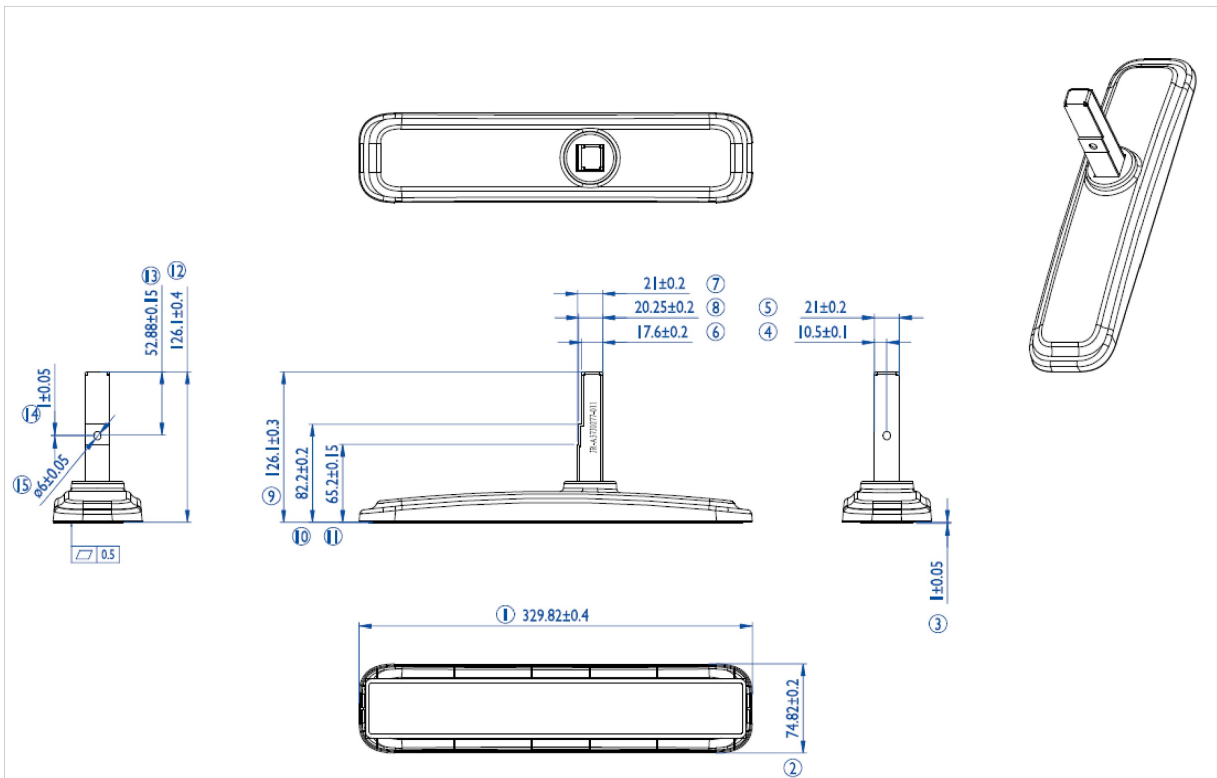

iiyama desk stands for LFD's up to 55"

Stylish solution for the iiyama large format displays. Easy mounting system for easy installation and stable mounting.

Suitable for the ProLite LE4340S-B1, LE4840S-B1, LE5540S-B1, LH4281S-B1, LH4981S-B1, LH5581S-B1, LH4282SB-B1, LH4982SB-B1, LH5582SB-B1, LE4340UHS-B1, LE5040UHS-B1 & LE5540UHS-B1

01 TECHNICAL SPECIFICATION

Type	Desk stand
Number of screens	1
Screen size	43" - 55"

02 DIMENSIONS / WEIGHT

EAN code

4948570031856

All trademarks and registered trademarks acknowledged. E & O E. Specification subject to change without notice. All LCD's comply with ISO-9241-307:2008 in connection with pixel defects.