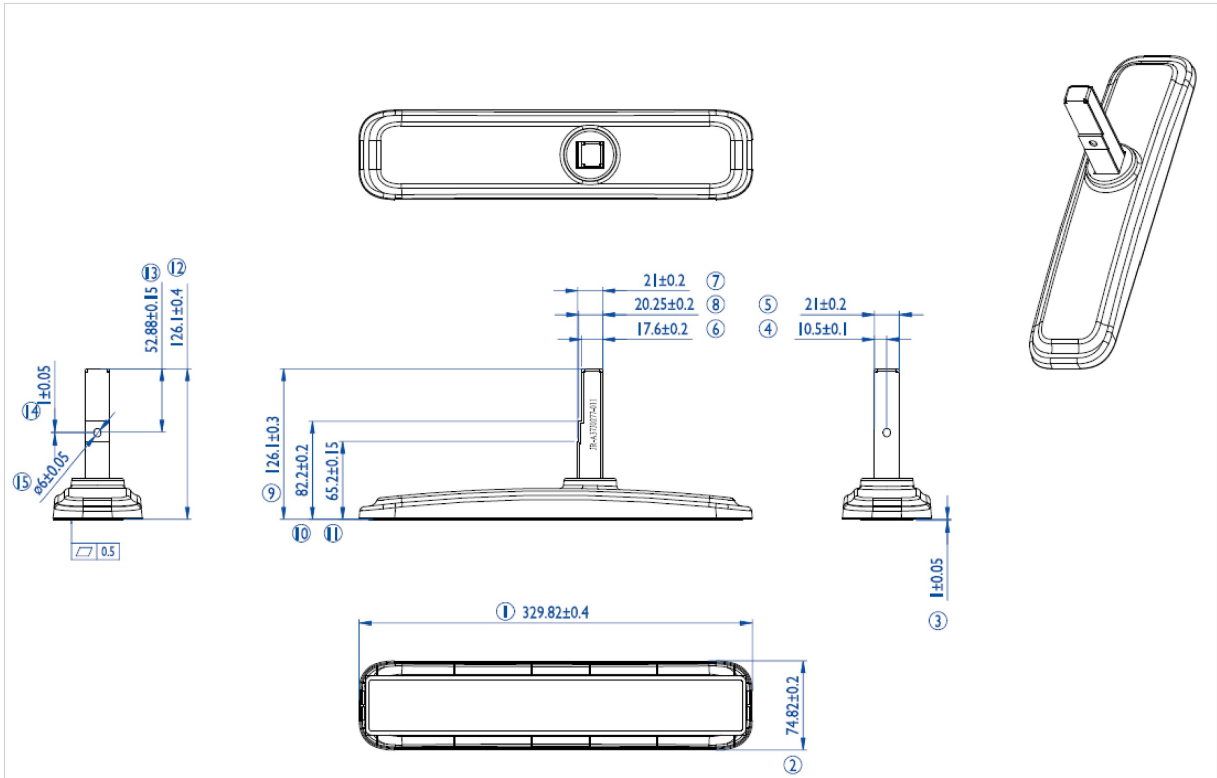

### iiyama desk stands for LFD's up to 55"

Stylish solution for the iiyama large format displays. Easy mounting system for easy installation and stable mounting.

Suitable for the [ProLite LE4340S-B1](#), [LE4840S-B1](#), [LE5540S-B1](#), [LH4281S-B1](#), [LH4981S-B1](#), [LH5581S-B1](#), [LH4282SB-B1](#), [LH4982SB-B1](#), [LH5582SB-B1](#), [LE4340UHS-B1](#), [LE5040UHS-B1](#) & [LE5540UHS-B1](#)

#### 01 TECHNICAL SPECIFICATION

Type	Desk stand
Number of screens	1
Screen size	43" - 55"

## 02 DIMENSIONS / WEIGHT

EAN code

4948570031856