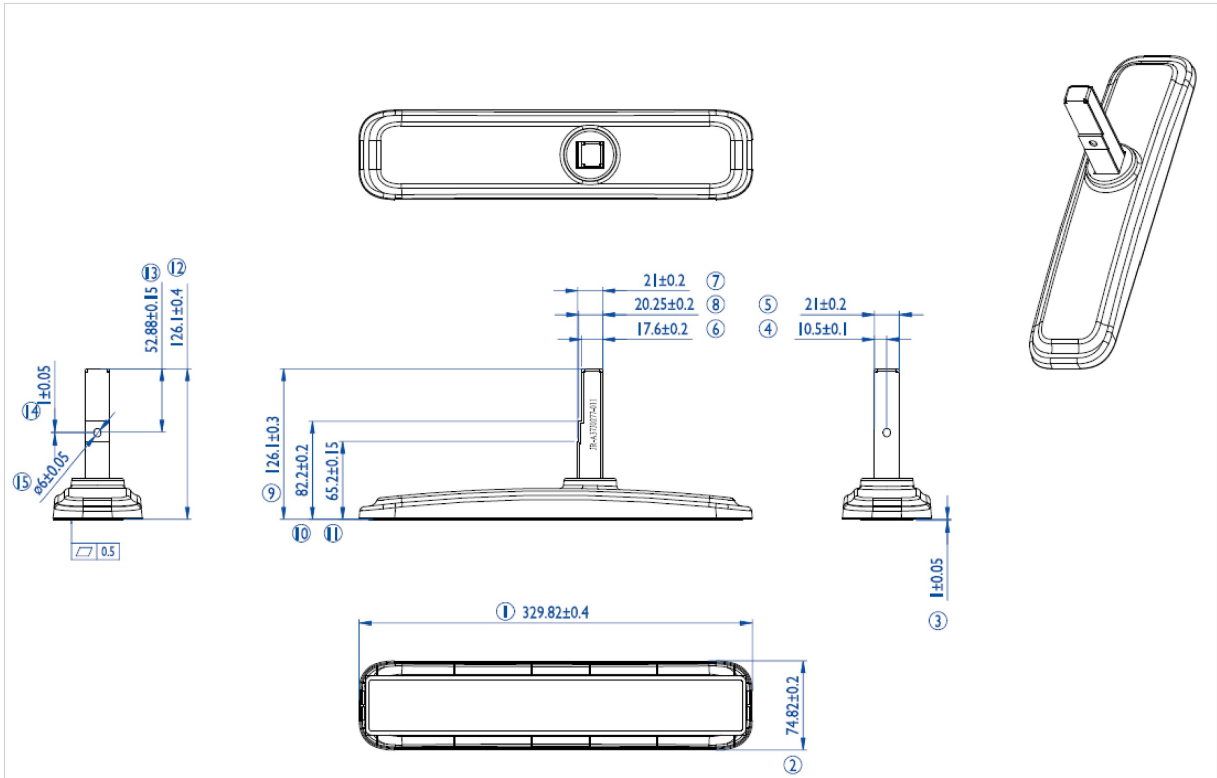

## iiyama desk stands for LFD's up to 55"

Stylish solution for the iiyama large format displays. Easy mounting system for easy installation and stable mounting.

Suitable for the [ProLite LE4340S-B1](#), [LE4840S-B1](#), [LE5540S-B1](#), [LH4281S-B1](#), [LH4981S-B1](#), [LH5581S-B1](#), [LH4282SB-B1](#), [LH4982SB-B1](#), [LH5582SB-B1](#), [LE4340UHS-B1](#), [LE5040UHS-B1](#) & [LE5540UHS-B1](#)

### 01 TECHNIKAI PARAMÉTEREK

Típus	Desk stand
Képernyők száma	1
Képernyő mérete	43" - 55"

## 02 MÉRETEK / SÚLY

EAN kód

4948570031856

*All trademarks and registered trademarks acknowledged. E & O E. Specification subject to change without notice. All LCD's comply with ISO-9241-307:2008 in connection with pixel defects.*