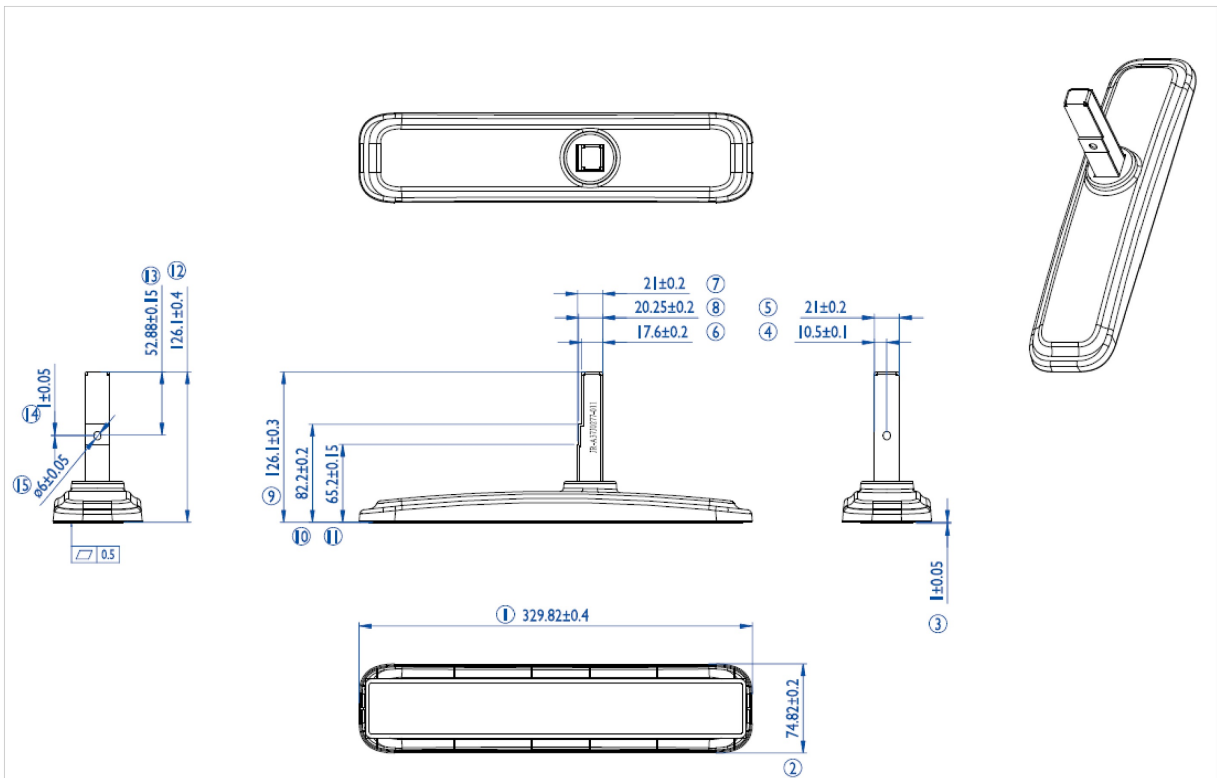

## iiyama desk stands for LFD's up to 55"

Stylish solution for the iiyama large format displays. Easy mounting system for easy installation and stable mounting.

Suitable for the [ProLite LE4340S-B1](#), [LE4840S-B1](#), [LE5540S-B1](#), [LH4281S-B1](#), [LH4981S-B1](#), [LH5581S-B1](#), [LH4282SB-B1](#), [LH4982SB-B1](#), [LH5582SB-B1](#), [LE4340UHS-B1](#), [LE5040UHS-B1](#) & [LE5540UHS-B1](#)

### 01 TECHNIKAI PARAMÉTEREK

Típus	Desk stand
Képernyők száma	1
Képernyő mérete	43" - 55"

## 02 MÉRETEK / SÚLY

EAN kód

4948570031856

*All trademarks and registered trademarks acknowledged. E & O E. Specification subject to change without notice. All LCD's comply with ISO-9241-307:2008 in connection with pixel defects.*