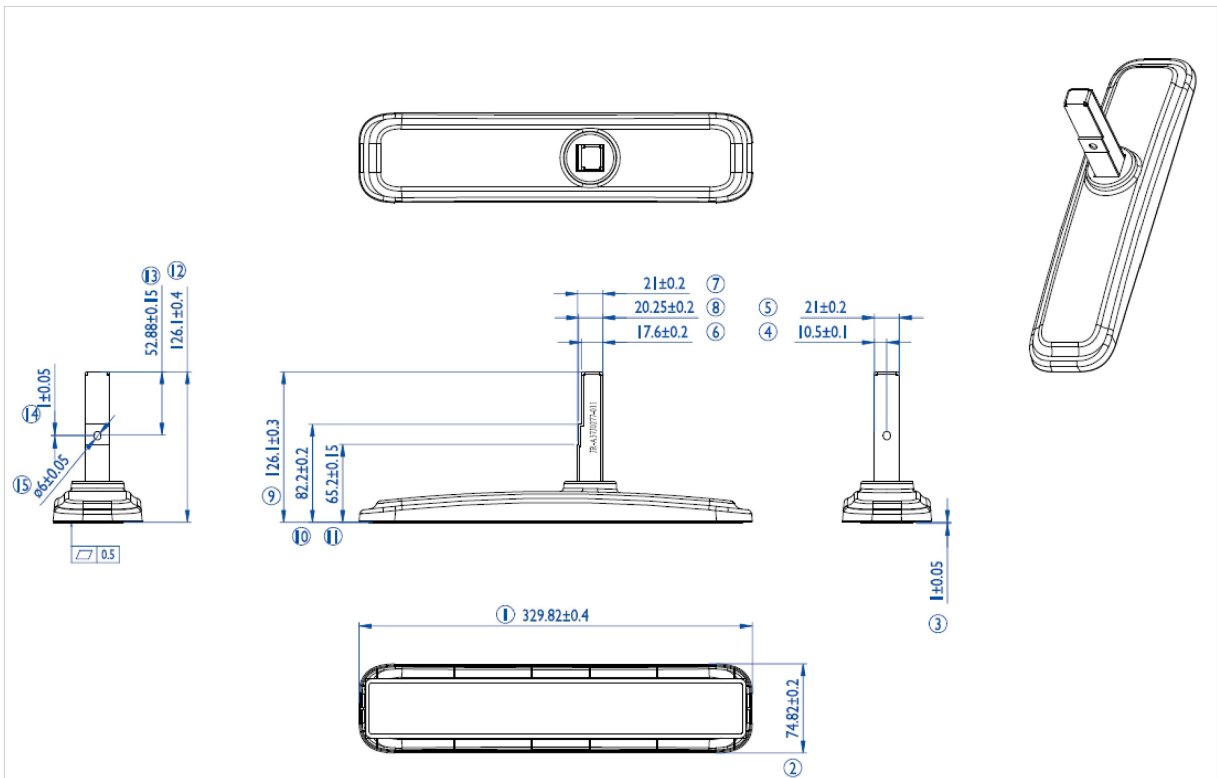

iiyama desk stands for LFD's up to 55"

Stylish solution for the iiyama large format displays. Easy mounting system for easy installation and stable mounting.

Suitable for the [ProLite LE4340S-B1](#), [LE4840S-B1](#), [LE5540S-B1](#), [LH4281S-B1](#), [LH4981S-B1](#), [LH5581S-B1](#), [LH4282SB-B1](#), [LH4982SB-B1](#), [LH5582SB-B1](#), [LE4340UHS-B1](#), [LE5040UHS-B1](#) & [LE5540UHS-B1](#)

01 TECHNICAL SPECIFICATION

Type	Desk stand
Number of screens	1
Screen size	43" - 55"

02 DIMENSIONS / WEIGHT

EAN code

4948570031856

All trademarks and registered trademarks acknowledged. E & O E. Specification subject to change without notice. All LCD's comply with ISO-9241-307:2008 in connection with pixel defects.