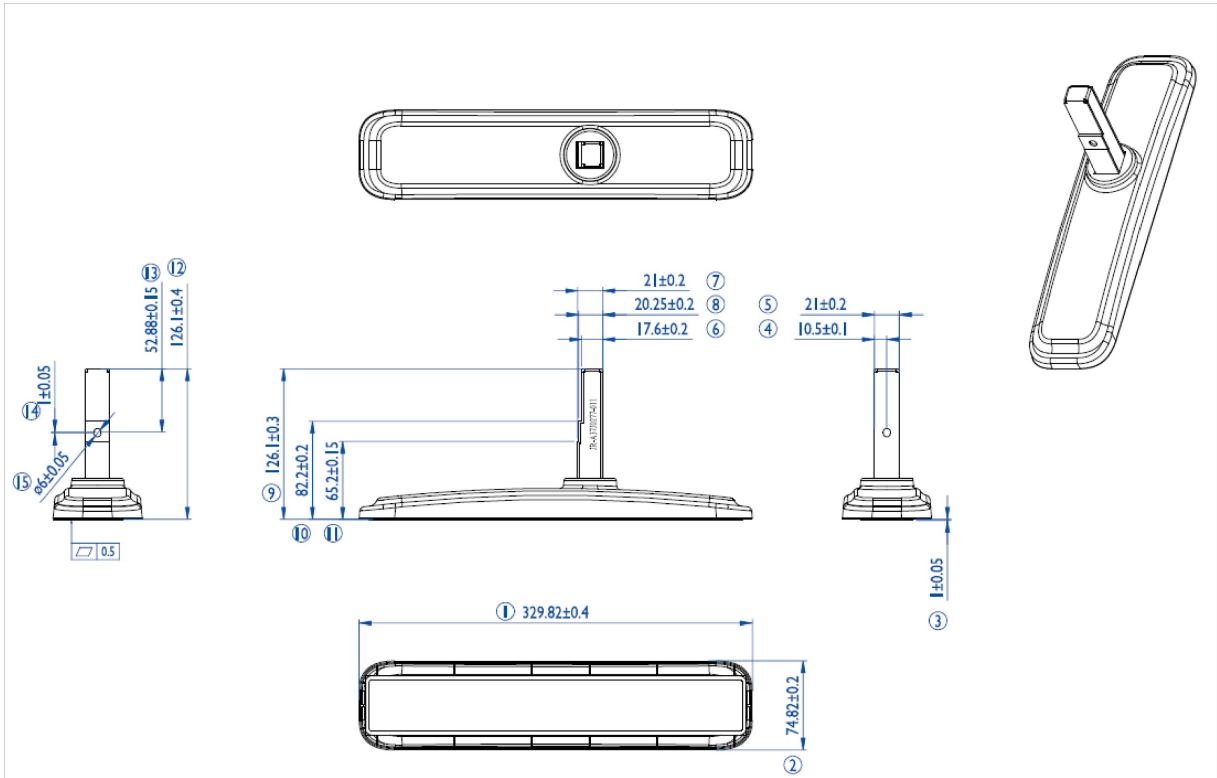

iiyama desk stands for LFD's up to 55"

Stylish solution for the iiyama large format displays. Easy mounting system for easy installation and stable mounting.

Suitable for the [ProLite LE4340S-B1](#), [LE4840S-B1](#), [LE5540S-B1](#), [LH4281S-B1](#), [LH4981S-B1](#), [LH5581S-B1](#), [LH4282SB-B1](#), [LH4982SB-B1](#), [LH5582SB-B1](#), [LE4340UHS-B1](#), [LE5040UHS-B1](#) & [LE5540UHS-B1](#)

01 TECHNICAL SPECIFICATION

Type	Desk stand
Number of screens	1
Screen size	43" - 55"

02 DIMENSIONS / WEIGHT

EAN code

4948570031856

All trademarks and registered trademarks acknowledged. E & O E. Specification subject to change without notice. All LCD's comply with ISO-9241-307:2008 in connection with pixel defects.