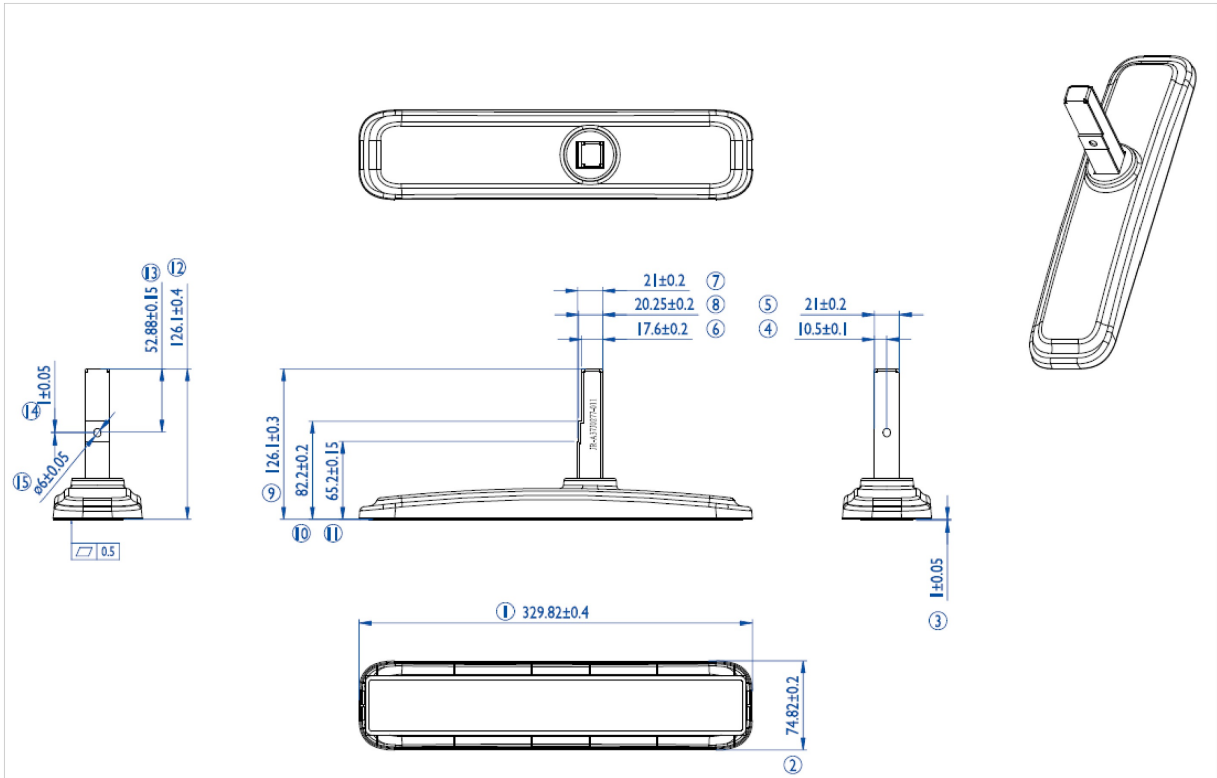

### iiyama desk stands for LFD's up to 55"

Stylish solution for the iiyama large format displays. Easy mounting system for easy installation and stable mounting.

Suitable for the [ProLite LE4340S-B1](#), [LE4840S-B1](#), [LE5540S-B1](#), [LH4281S-B1](#), [LH4981S-B1](#), [LH5581S-B1](#), [LH4282SB-B1](#), [LH4982SB-B1](#), [LH5582SB-B1](#), [LE4340UHS-B1](#), [LE5040UHS-B1](#) & [LE5540UHS-B1](#)

#### 01 ESPECIFICACIÓN TÉCNICA

Tipo	Desk stand
Número de pantallas	1
Tamaño de pantalla	43" - 55"

## 02 DIMENSIONES / PESO

Código EAN

4948570031856

*All trademarks and registered trademarks acknowledged. E & O E. Specification subject to change without notice. All LCD's comply with ISO-9241-307:2008 in connection with pixel defects.*