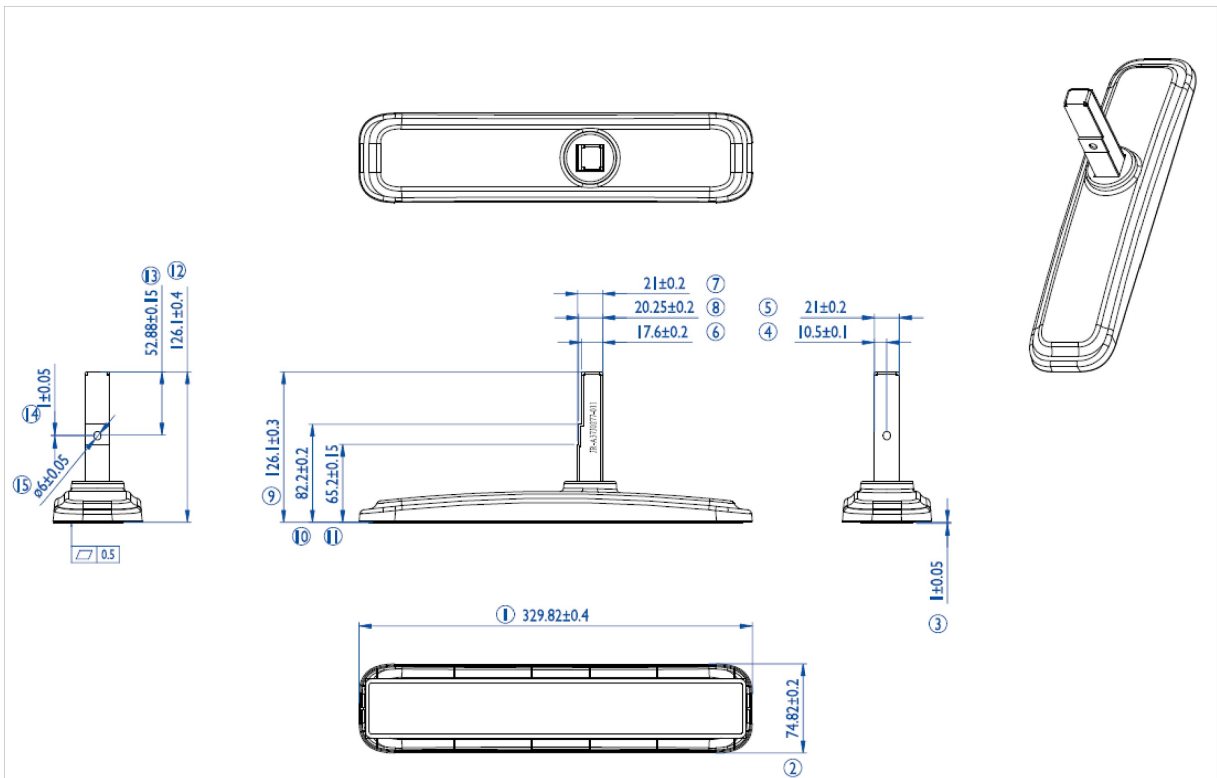

### iiyama desk stands for LFD's up to 55"

Stylish solution for the iiyama large format displays. Easy mounting system for easy installation and stable mounting.

Suitable for the [ProLite LE4340S-B1](#), [LE4840S-B1](#), [LE5540S-B1](#), [LH4281S-B1](#), [LH4981S-B1](#), [LH5581S-B1](#), [LH4282SB-B1](#), [LH4982SB-B1](#), [LH5582SB-B1](#), [LE4340UHS-B1](#), [LE5040UHS-B1](#) & [LE5540UHS-B1](#)

#### 01 ESPECIFICACIÓN TÉCNICA

Tipo	Desk stand
Número de pantallas	1
Tamaño de pantalla	43" - 55"

## 02 DIMENSIONES / PESO

Código EAN

4948570031856

*All trademarks and registered trademarks acknowledged. E & O E. Specification subject to change without notice. All LCD's comply with ISO-9241-307:2008 in connection with pixel defects.*