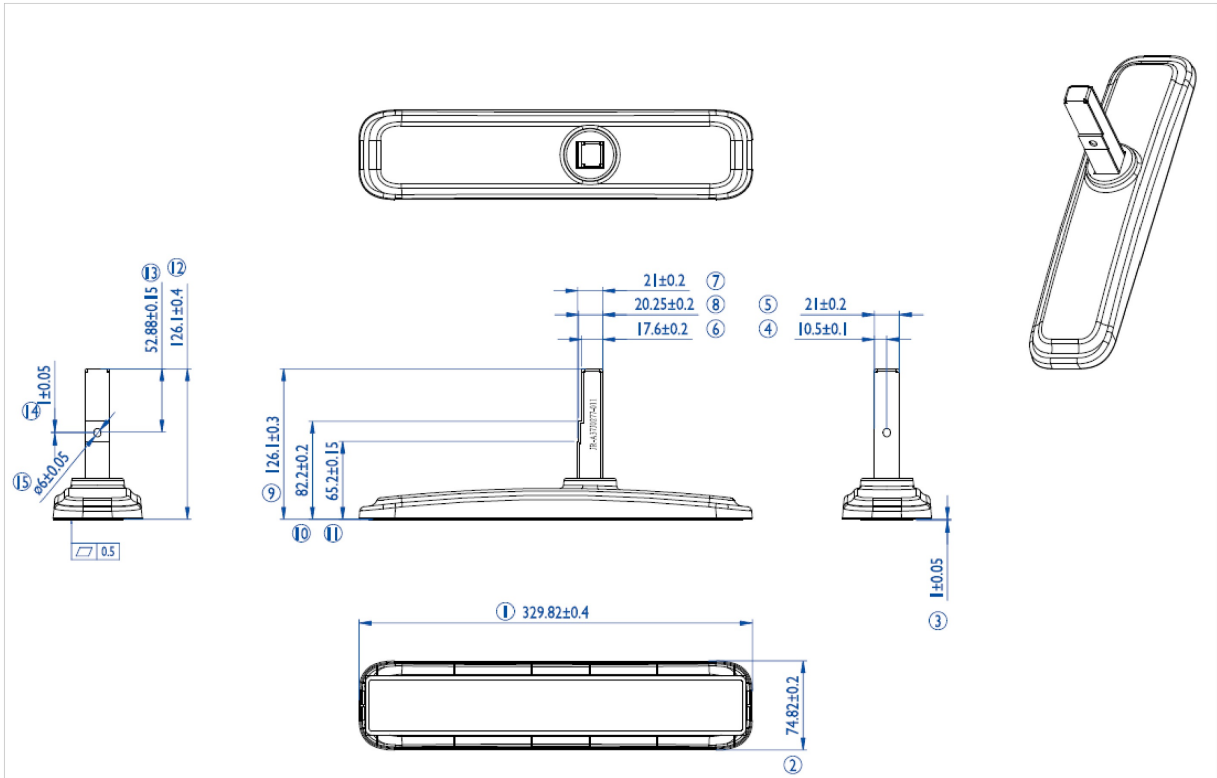

iiyama desk stands for LFD's up to 55"

Stylish solution for the iiyama large format displays. Easy mounting system for easy installation and stable mounting.

Suitable for the ProLite [LE4340S-B1](#), [LE4840S-B1](#), LE5540S-B1, LH4281S-B1, LH4981S-B1, LH5581S-B1, [LH4282SB-B1](#), [LH4982SB-B1](#), [LH5582SB-B1](#), [LE4340UHS-B1](#), [LE5040UHS-B1](#) & [LE5540UHS-B1](#)

01 TECHNICAL SPECIFICATION

Type	Desk stand
Number of screens	1
Screen size	43" - 55"

02 DIMENSIONS / WEIGHT

EAN code

4948570031856

All trademarks and registered trademarks acknowledged. E & O E. Specification subject to change without notice. All LCD's comply with ISO-9241-307:2008 in connection with pixel defects.