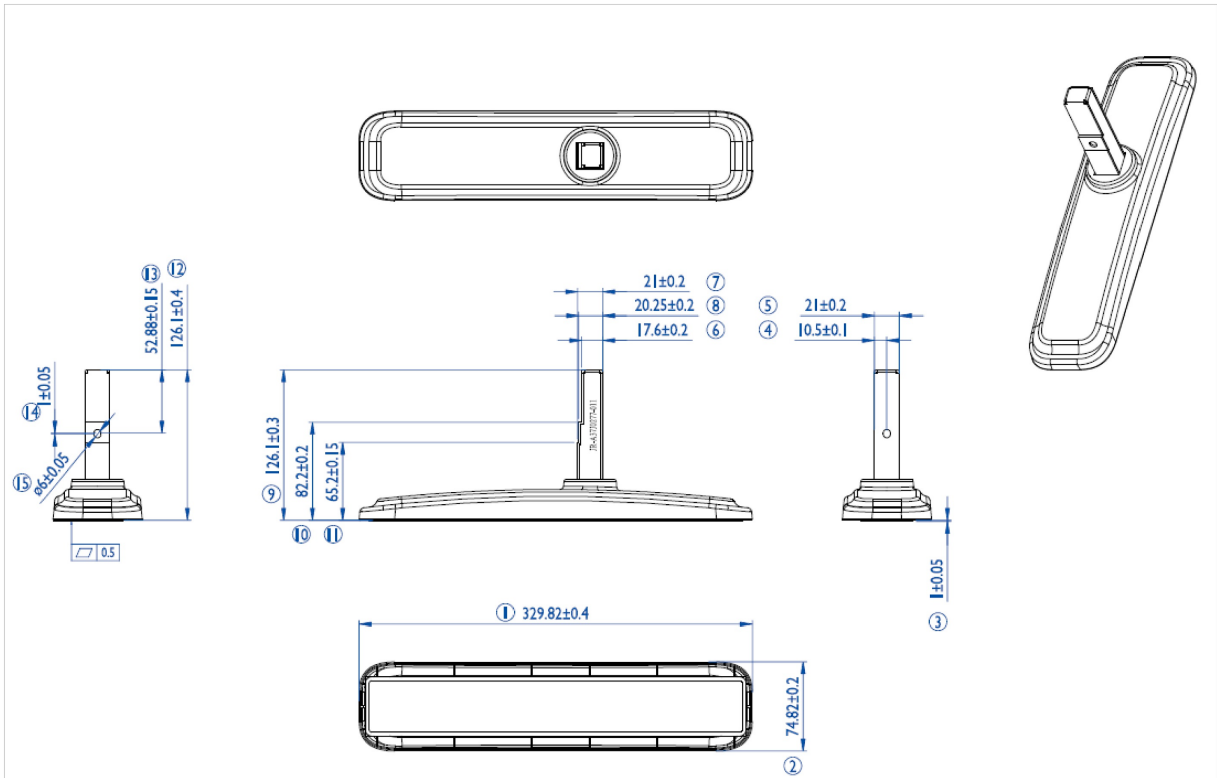

iiyama desk stands for LFD's up to 55"

Stylish solution for the iiyama large format displays. Easy mounting system for easy installation and stable mounting.

Suitable for the [ProLite LE4340S-B1](#), [LE4840S-B1](#), [LE5540S-B1](#), [LH4281S-B1](#), [LH4981S-B1](#), [LH5581S-B1](#), [LH4282SB-B1](#), [LH4982SB-B1](#), [LH5582SB-B1](#), [LE4340UHS-B1](#), [LE5040UHS-B1](#) & [LE5540UHS-B1](#)

01 TECHNICAL SPECIFICATION

Type	Desk stand
Number of screens	1
Screen size	43" - 55"

02 DIMENSIONS / WEIGHT

EAN code

4948570031856

All trademarks and registered trademarks acknowledged. E & O E. Specification subject to change without notice. All LCD's comply with ISO-9241-307:2008 in connection with pixel defects.