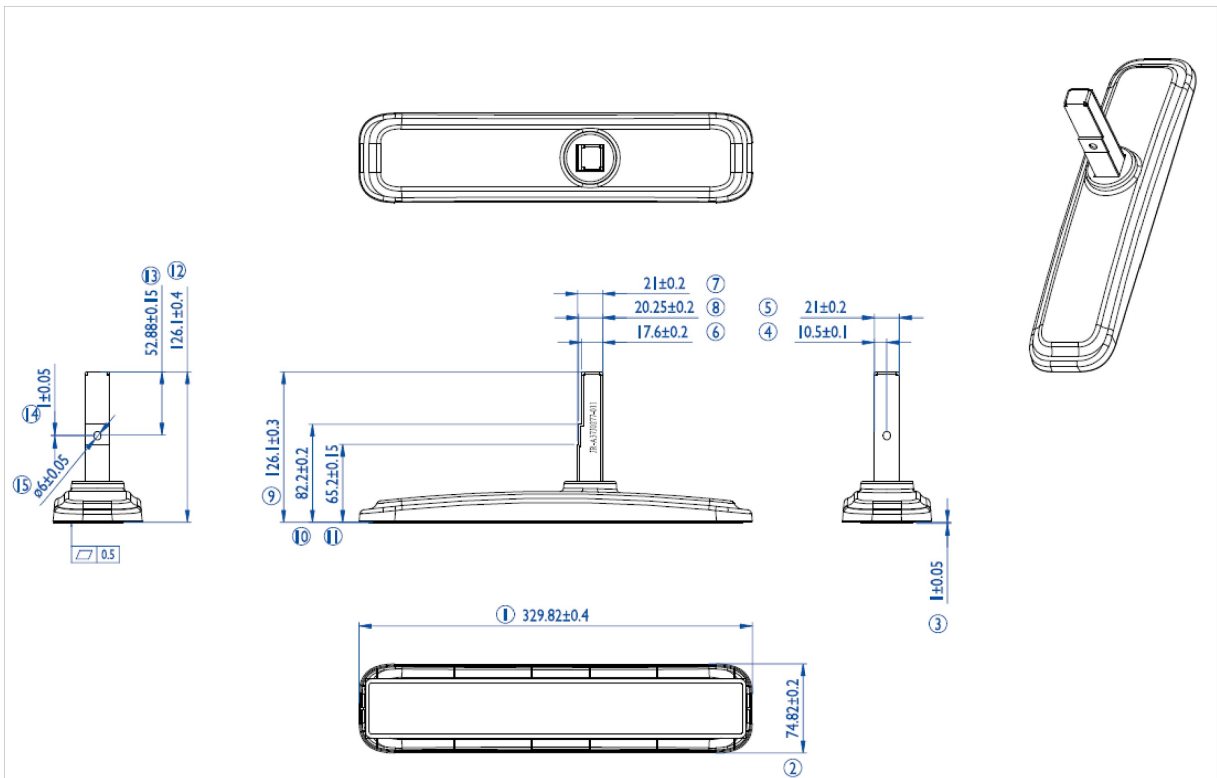

iiyama desk stands for LFD's up to 55"

Stylish solution for the iiyama large format displays. Easy mounting system for easy installation and stable mounting.

Suitable for the ProLite [LE4340S-B1](#), [LE4840S-B1](#), LE5540S-B1, LH4281S-B1, LH4981S-B1, LH5581S-B1, [LH4282SB-B1](#), [LH4982SB-B1](#), [LH5582SB-B1](#), [LE4340UHS-B1](#), [LE5040UHS-B1](#) & [LE5540UHS-B1](#)

01 TECHNICAL SPECIFICATION

Type	Desk stand
Number of screens	1
Screen size	43" - 55"

02 DIMENSIONS / WEIGHT

EAN code

4948570031856

All trademarks and registered trademarks acknowledged. E & O E. Specification subject to change without notice. All LCD's comply with ISO-9241-307:2008 in connection with pixel defects.