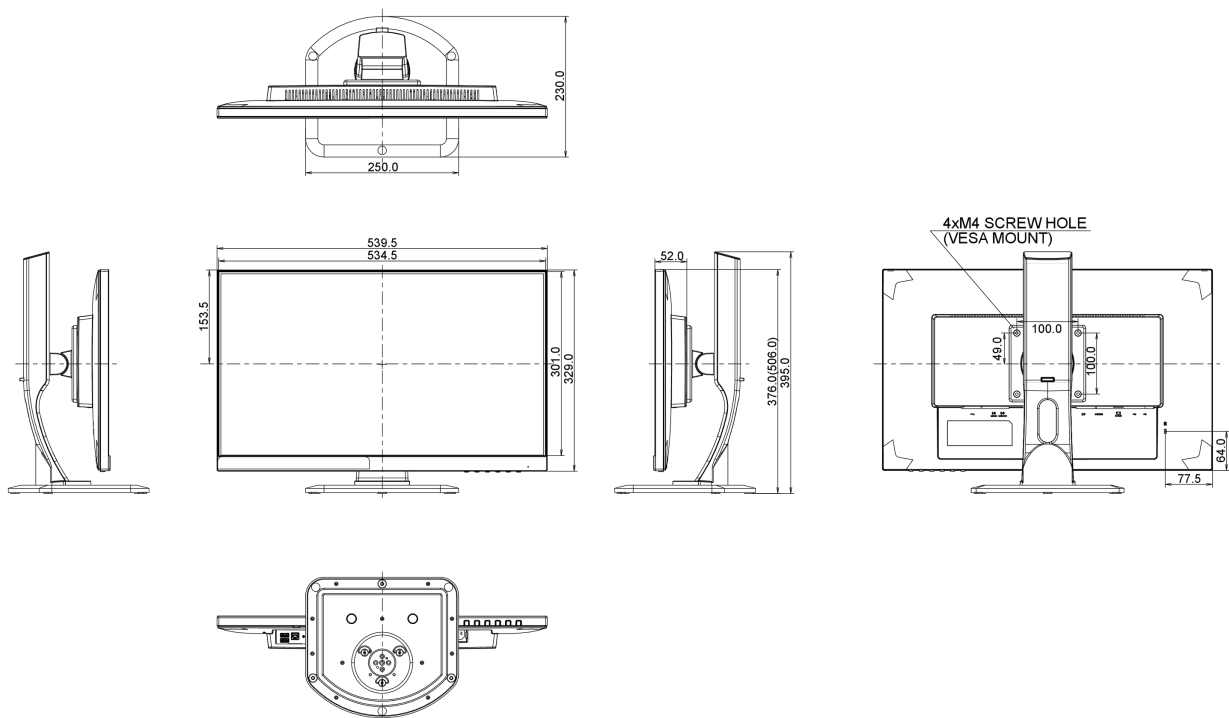

04 MECHANICAL

Display position adjustments	height, pivot (rotation), swivel, tilt
Height adjustment	130mm
Rotation (PIVOT function)	90°
Swivel stand	90°; 45° left; 45° right
Tilt angle	22° up; 5° down
VESA mounting	100 x 100mm

08 DIMENSIONS / WEIGHT

Product dimensions W x H x D	539.5 x 376 (506) x 230mm
Weight (without box)	5.4kg
EAN code	4948570115112

09 EU ENERGY EFFICIENCY LABEL

Manufacturer	iiyama
Model	ProLite XUB2492HSU-B1
Energy efficiency class	A
Visible screen diagonal	60cm; 23.8"; (24" segment)
ON mode power consumption	21.1W
Annual energy consumption	31kWh/annum*
Power in Standby	0.5W stand by
Power in OFF Mode	0.5W off mode
Resolution	1920 x 1080