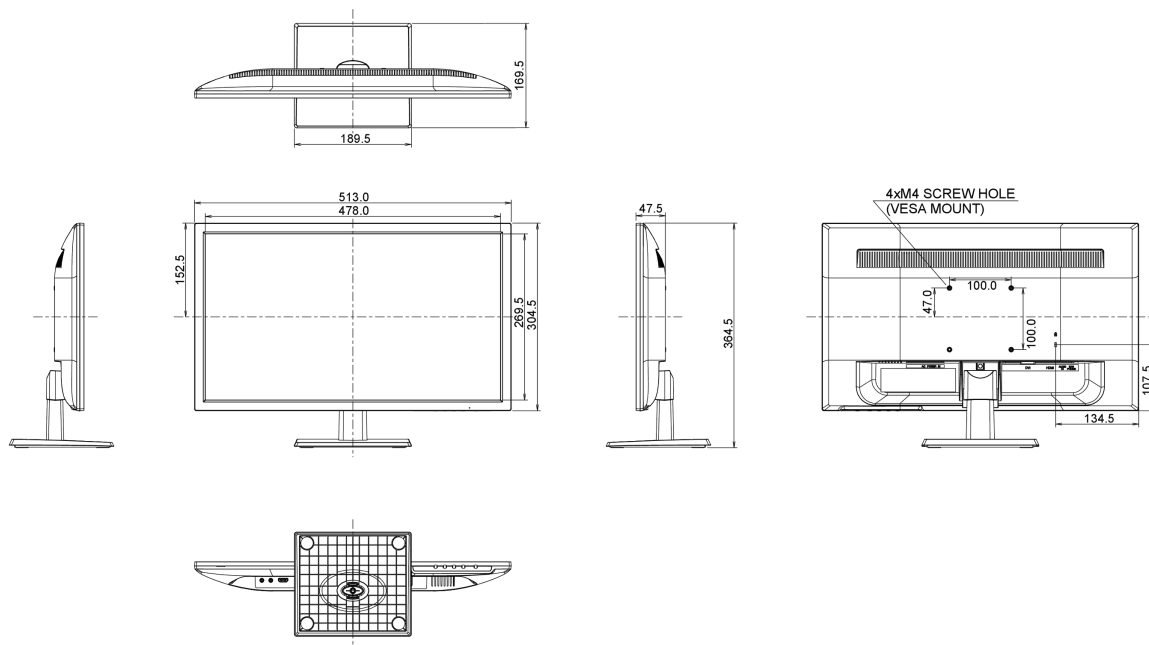

04 MECHANICAL

Display position adjustments	tilt
Tilt angle	22° up; 5° down
VESA mounting	100 x 100mm

05 ACCESSORIES INCLUDED

Cables	power, HDMI, Audio
Other	quick start guide, safety guide

06 POWER MANAGEMENT

08 DIMENSIONS / WEIGHT

Product dimensions W x H x D	513 x 364.5 x 169.5mm
Weight (without box)	3.2kg
EAN code	4948570114757

09 EU ENERGY EFFICIENCY LABEL

Manufacturer	iiyama
Model	G-MASTER GE2288HS-B1
Energy efficiency class	A
Visible screen diagonal	55cm; "; (21.5" segment)
ON mode power consumption	18.8W
Annual energy consumption	27kWh/annum*
Power in Standby	0.5W stand by