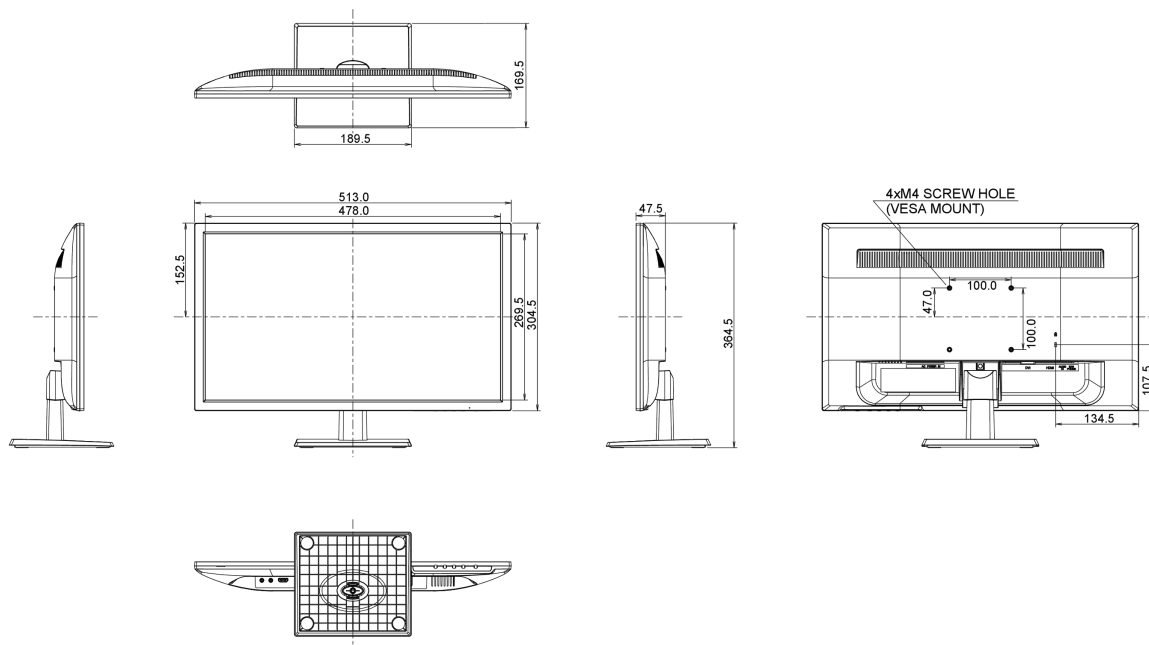

## 08 DIMENSIONS / WEIGHT

Product dimensions W x H x D	513 x 364.5 x 169.5mm
Weight (without box)	3.2kg
EAN code	4948570114757