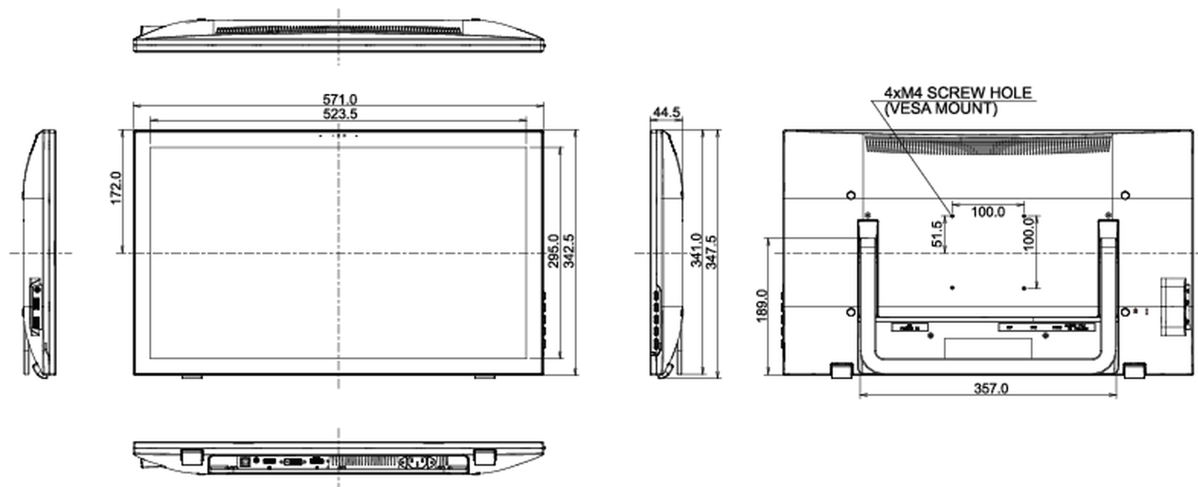

571 x 347.5 x 44.5mm

Súly (doboz nélkül)

6.2kg

EAN kód

4948570114467

All trademarks and registered trademarks acknowledged. E & O E. Specification subject to change without notice. All LCD's comply with ISO-9241-307:2008 in connection with pixel defects.