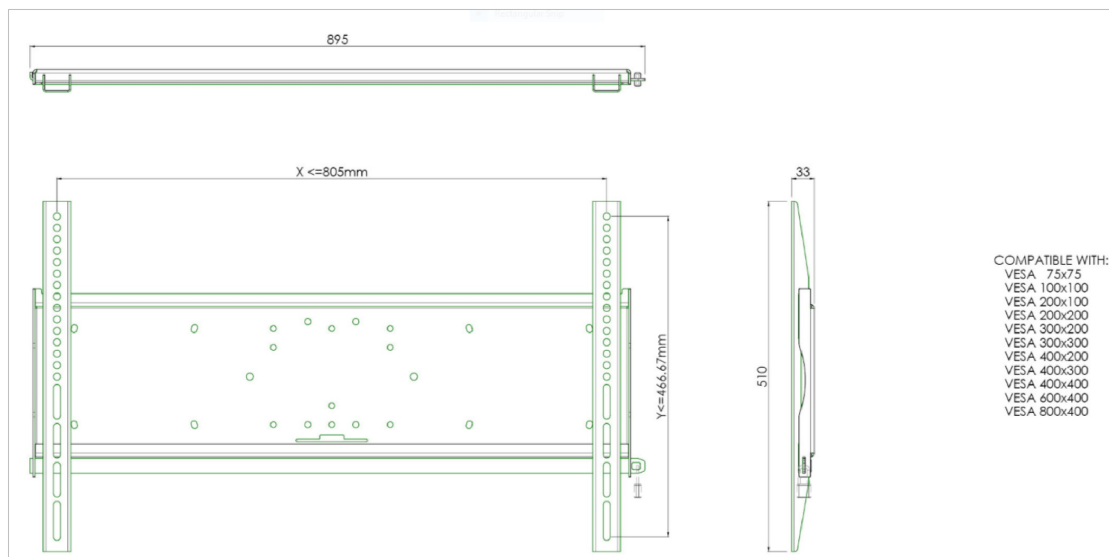

Universal wall mount, max 805x466mm. 125kg

All universal wall mounts are VESA compatible. Besides wall mounting, our wall mounts can be used for ceiling mounting in combination with a tube set, and directly fastened to the stands thanks to its 170 x 140 mm mounting pattern. The mounts include fastening material to secure the mount to the display. Furthermore they include a safety bar or fixation, offering you protection from theft; a padlock is to be added separately.

01 TECHNICAL SPECIFICATION

ModulationWiFi

TF5537MSC-B1AG, TF5537MSC-B2AG, TF5537MSC-W2AG, TH6567MIS-B1AG

All trademarks and registered trademarks acknowledged. E & O E. Specification subject to change without notice. All LCD's comply with ISO-9241-307:2008 in connection with pixel defects.