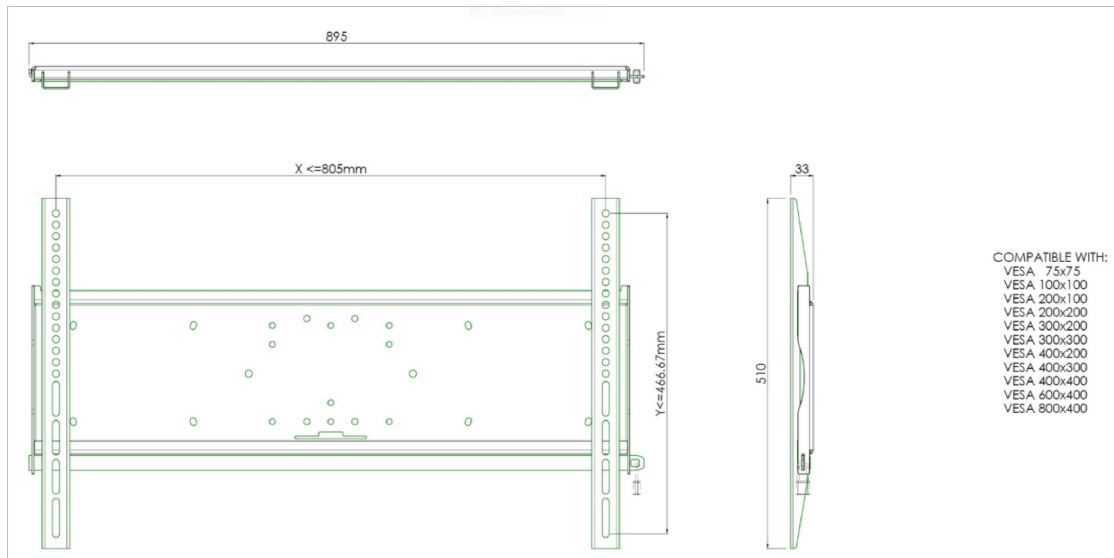

Universal wall mount, max 805x466mm. 125kg

All universal wall mounts are VESA compatible. Besides wall mounting, our wall mounts can be used for ceiling mounting in combination with a tube set, and directly fastened to the stands thanks to its 170 x 140 mm mounting pattern. The mounts include fastening material to secure the mount to the display. Furthermore they include a safety bar or fixation, offering you protection from theft; a padlock is to be added separately.

01 SPECIFICHE TECNICHE

VESA minimo

75 x 75mm

VESA massimo

800 x 400mm

Tutti i marchi e i marchi registrati citati. E & O E. Specifiche soggette a modifiche senza preavviso. Tutti i display LCD è conforme alla norma ISO-9241-307:2008 in connessione con difetti dei pixel.