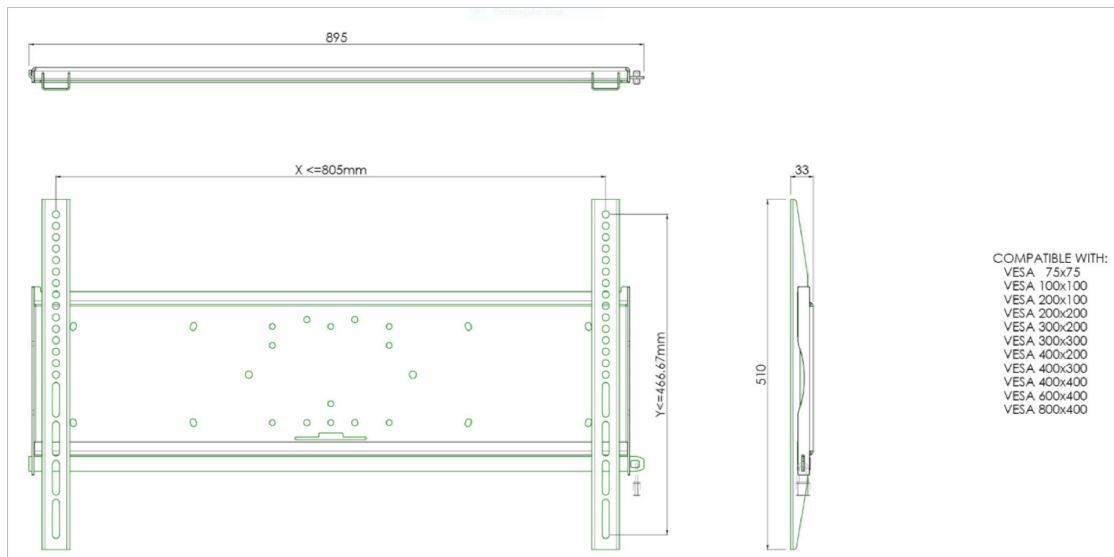

Universal wall mount, max 805x466mm. 125kg

All universal wall mounts are VESA compatible. Besides wall mounting, our wall mounts can be used for ceiling mounting in combination with a tube set, and directly fastened to the stands thanks to its 170 x 140 mm mounting pattern. The mounts include fastening material to secure the mount to the display. Furthermore they include a safety bar or fixation, offering you protection from theft; a padlock is to be added separately.

01 SPECIFICHE TECNICHE

Modulazione WiFi

TF5537MSC-B1AG, TF5537MSC-B2AG, TF5537MSC-W2AG, TH6567MIS-B1AG

Tutti i marchi e i marchi registrati citati. E & O E. Specifiche soggette a modifiche senza preavviso. Tutti i display LCD è conforme alla norma ISO-9241-307:2008 in connessione con difetti dei pixel.