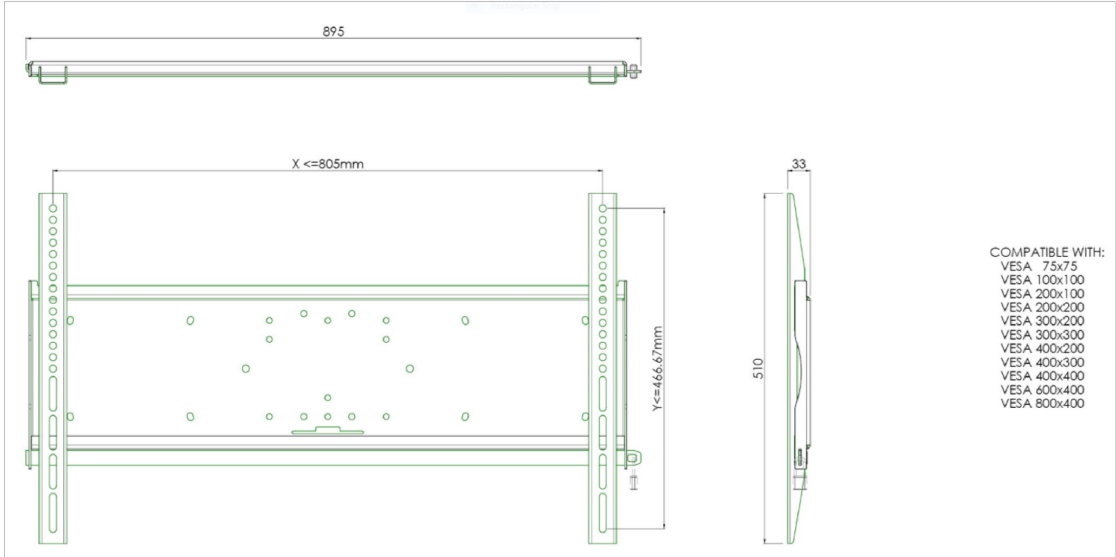

Universal wall mount, max 805x466mm. 125kg

All universal wall mounts are VESA compatible. Besides wall mounting, our wall mounts can be used for ceiling mounting in combination with a tube set, and directly fastened to the stands thanks to its 170 x 140 mm mounting pattern. The mounts include fastening material to secure the mount to the display. Furthermore they include a safety bar or fixation, offering you protection from theft; a padlock is to be added separately.

01 TECHNICAL SPECIFICATION

VESA minimum	75 x 75mm
VESA maximum	800 x 400mm

© IIYAMA CORPORATION. ALL RIGHTS RESERVED