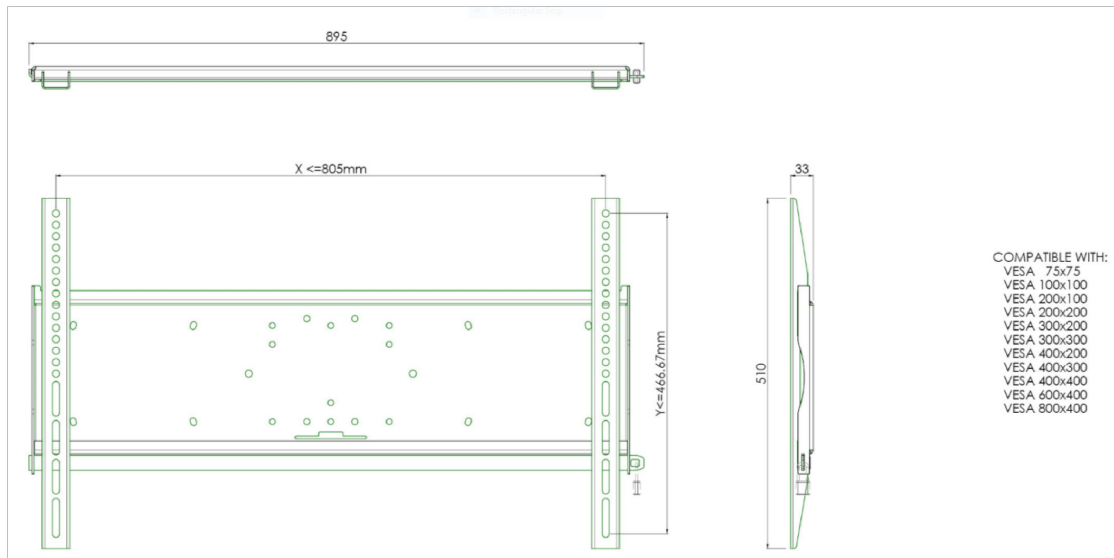

Universal wall mount, max 805x466mm. 125kg

All universal wall mounts are VESA compatible. Besides wall mounting, our wall mounts can be used for ceiling mounting in combination with a tube set, and directly fastened to the stands thanks to its 170 x 140 mm mounting pattern. The mounts include fastening material to secure the mount to the display. Furthermore they include a safety bar or fixation, offering you protection from theft; a padlock is to be added separately.

01 TECHNIKAI PARAMÉTEREK

VESA minimum	75 x 75mm
VESA maximum	800 x 400mm

All trademarks and registered trademarks acknowledged. E & O E. Specification subject to change without notice. All LCD's comply with ISO-9241-307:2008 in connection with pixel defects.