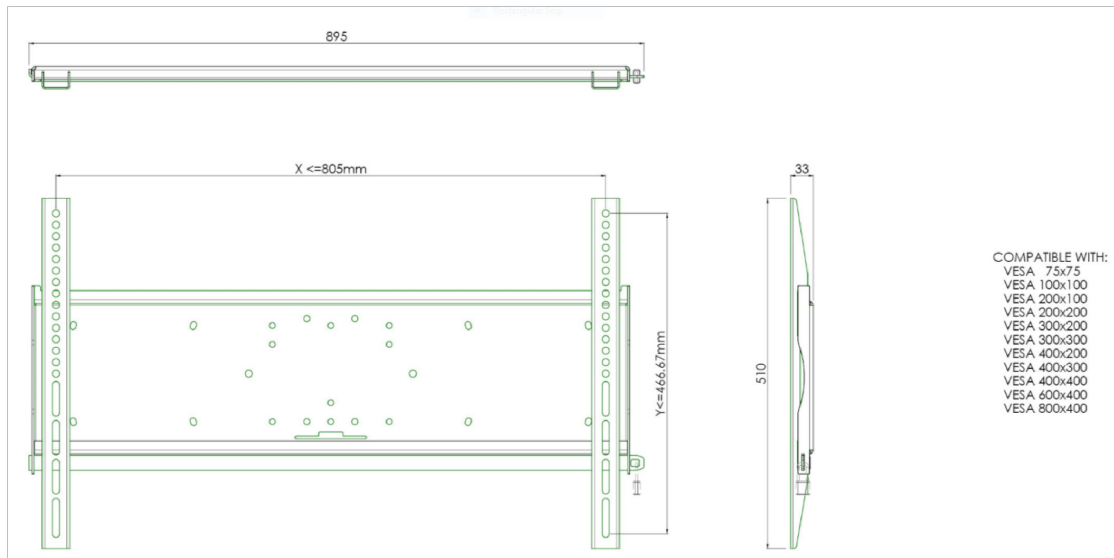

Universal wall mount, max 805x466mm. 125kg

All universal wall mounts are VESA compatible. Besides wall mounting, our wall mounts can be used for ceiling mounting in combination with a tube set, and directly fastened to the stands thanks to its 170 x 140 mm mounting pattern. The mounts include fastening material to secure the mount to the display. Furthermore they include a safety bar or fixation, offering you protection from theft; a padlock is to be added separately.

01 TECHNICAL SPECIFICATION

VESA minimum	75 x 75mm
VESA maximum	800 x 400mm

All trademarks and registered trademarks acknowledged. E & O E. Specification subject to change without notice. All LCD's comply with ISO-9241-307:2008 in connection with pixel defects.