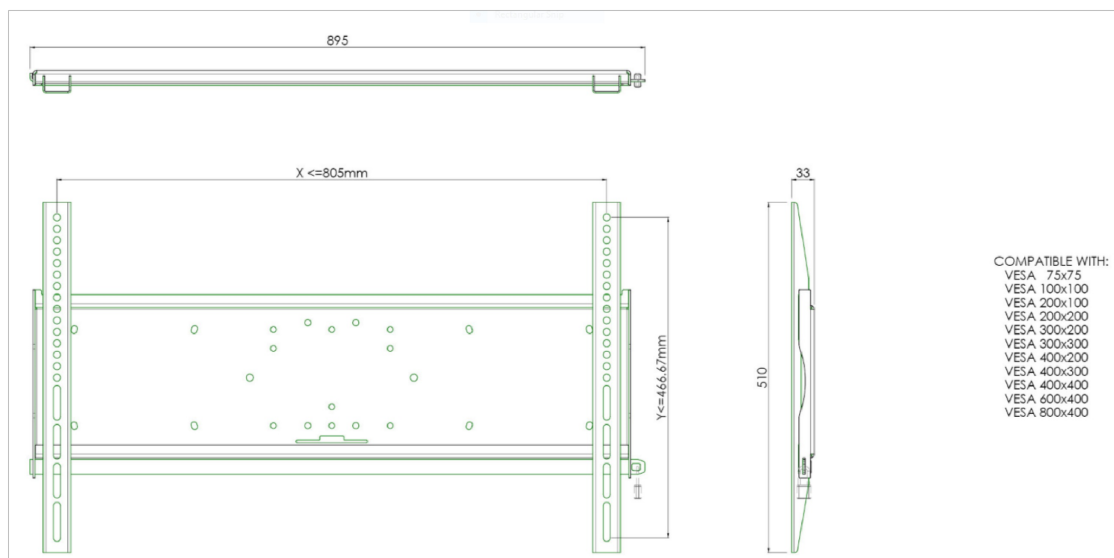

### Universal wall mount, max 805x466mm. 125kg

All universal wall mounts are VESA compatible. Besides wall mounting, our wall mounts can be used for ceiling mounting in combination with a tube set, and directly fastened to the stands thanks to its 170 x 140 mm mounting pattern. The mounts include fastening material to secure the mount to the display. Furthermore they include a safety bar or fixation, offering you protection from theft; a padlock is to be added separately.

## 01 TECHNICAL SPECIFICATION

ModulationWiFi

TF5537MSC-B1AG, TF5537MSC-B2AG, TF5537MSC-W2AG, TH6567MIS-B1AG

*All trademarks and registered trademarks acknowledged. E & O E. Specification subject to change without notice. All LCD's comply with ISO-9241-307:2008 in connection with pixel defects.*