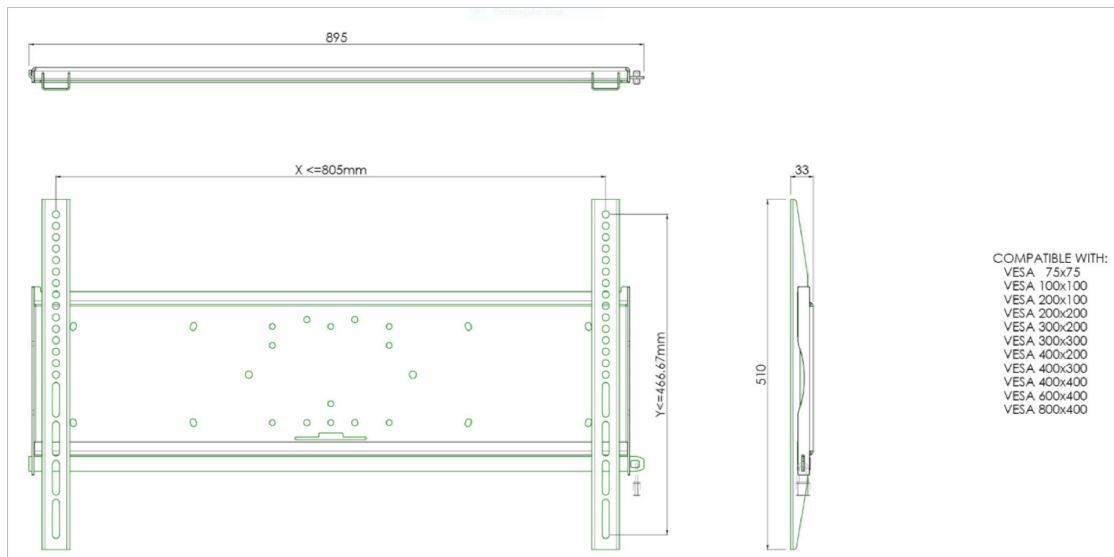

Universal wall mount, max 805x466mm. 125kg

All universal wall mounts are VESA compatible. Besides wall mounting, our wall mounts can be used for ceiling mounting in combination with a tube set, and directly fastened to the stands thanks to its 170 x 140 mm mounting pattern. The mounts include fastening material to secure the mount to the display. Furthermore they include a safety bar or fixation, offering you protection from theft; a padlock is to be added separately.

01 TECHNICAL SPECIFICATION

ModulationWiFi

TF5537MSC-B1AG, TF5537MSC-B2AG, TF5537MSC-W2AG, TH6567MIS-B1AG

All trademarks and registered trademarks acknowledged. E & O E. Specification subject to change without notice. All LCD's comply with ISO-9241-307:2008 in connection with pixel defects.