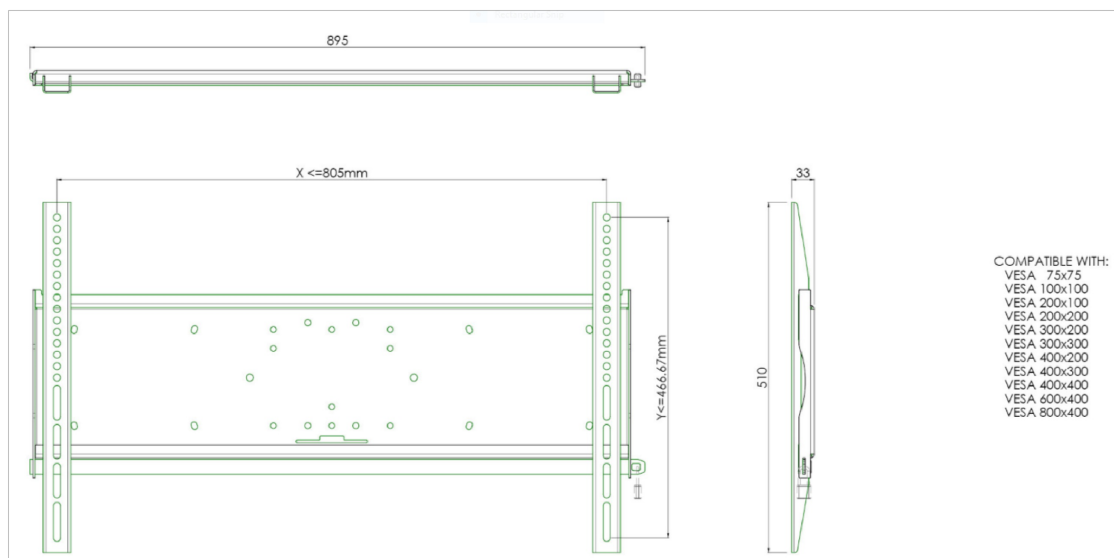

**Universal wall mount, max 805x466mm. 125kg**

All universal wall mounts are VESA compatible. Besides wall mounting, our wall mounts can be used for ceiling mounting in combination with a tube set, and directly fastened to the stands thanks to its 170 x 140 mm mounting pattern. The mounts include fastening material to secure the mount to the display. Furthermore they include a safety bar or fixation, offering you protection from theft; a padlock is to be added separately.

**01 TECHNICAL SPECIFICATION**

ModulationWiFi

TF5537MSC-B1AG, TF5537MSC-B2AG, TF5537MSC-W2AG, TH6567MIS-B1AG

*All trademarks and registered trademarks acknowledged. E & O E. Specification subject to change without notice. All LCD's comply with ISO-9241-307:2008 in connection with pixel defects.*