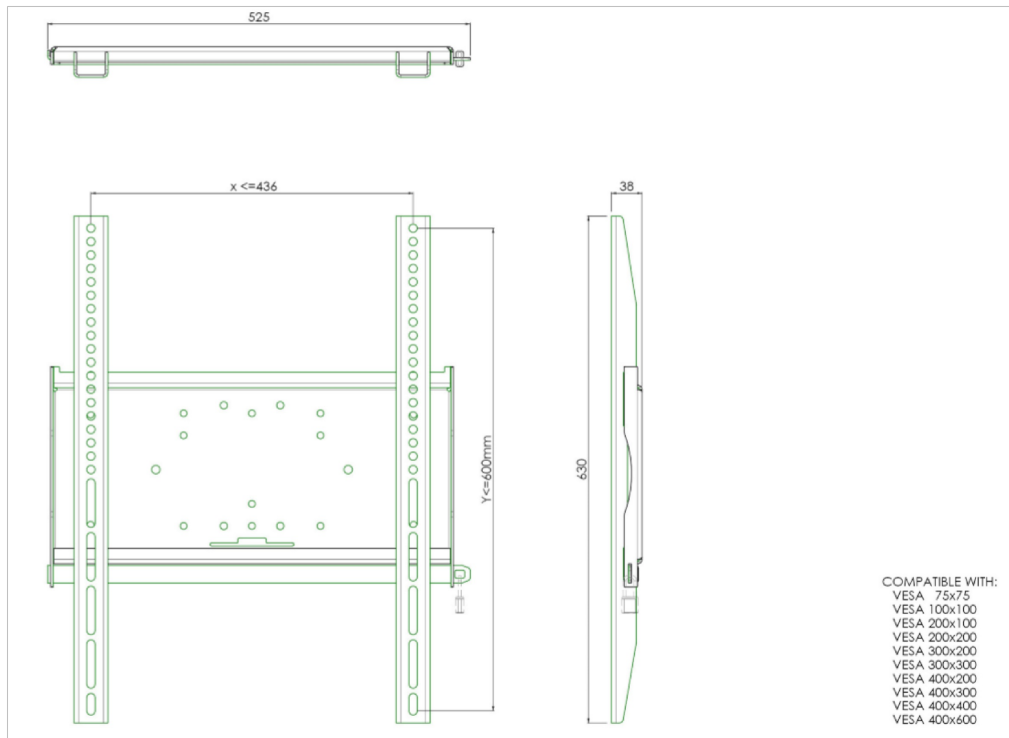

### Universal wall mount, max 436x600mm. 125kg

The MD 052B1010 is a wall mount with longer brackets (63cm) which makes it ideally suitable for mounting small to medium sized large format displays in portrait orientation. Included with the wall mount is a special safety bar to securely fasten your display. Padlock not included. All universal wall mounts are VESA compatible and come with fastening materials necessary to secure the mount to the display. Besides wall mounting, our wall mounts can be used for ceiling mounting in combination with a tube set, and directly fastened to the stand thanks to its 170 x 140 mm mounting pattern.

#### 01 SPECIFICHE TECNICHE

Color	nero
Tipo	wall mount
Numero schermi	1
VESA massimo	400 x 600mm

Tutti i marchi e i marchi registrati citati. E & O E. Specifiche soggette a modifiche senza preavviso. Tutti i display LCD è conforme alla norma ISO-9241-307:2008 in connessione con difetti dei pixel.