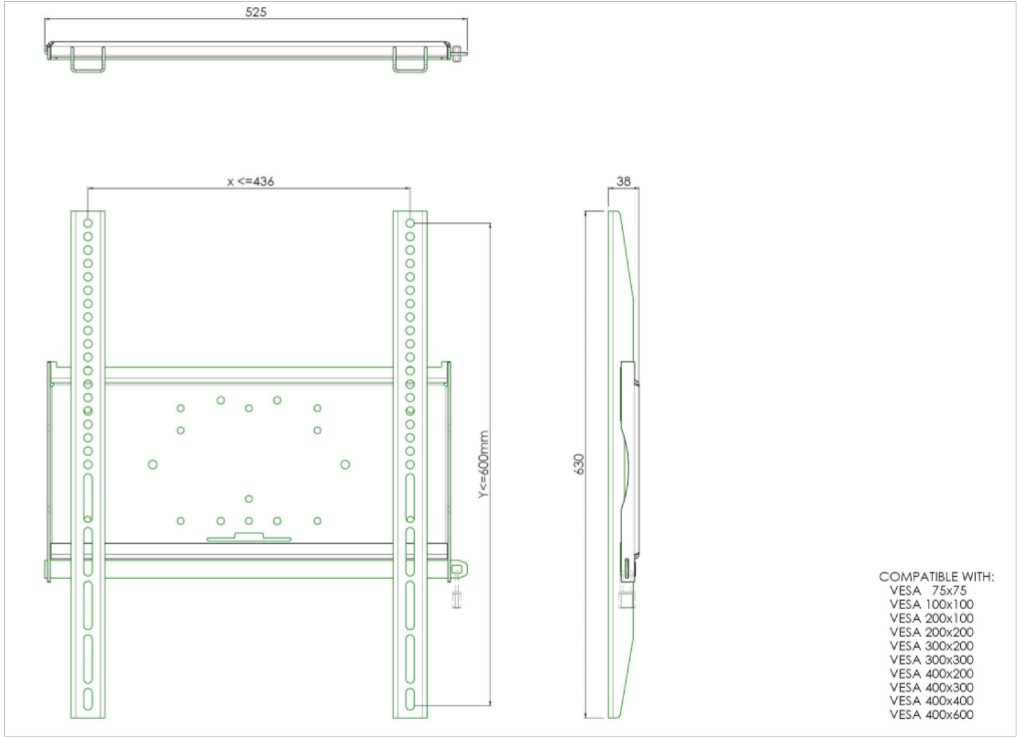

### Universal wall mount, max 436x600mm. 125kg

The MD 052B1010 is a wall mount with longer brackets (63cm) which makes it ideally suitable for mounting small to medium sized large format displays in portrait orientation. Included with the wall mount is a special safety bar to securely fasten your display. Padlock not included. All universal wall mounts are VESA compatible and come with fastening materials necessary to secure the mount to the display. Besides wall mounting, our wall mounts can be used for ceiling mounting in combination with a tube set, and directly fastened to the stand thanks to its 170 x 140 mm mounting pattern.

#### 01 TECHNICAL SPECIFICATION

Type	wall mount
Number of screens	1
VESA maximum	400 x 600mm

© IIYAMA CORPORATION. ALL RIGHTS RESERVED