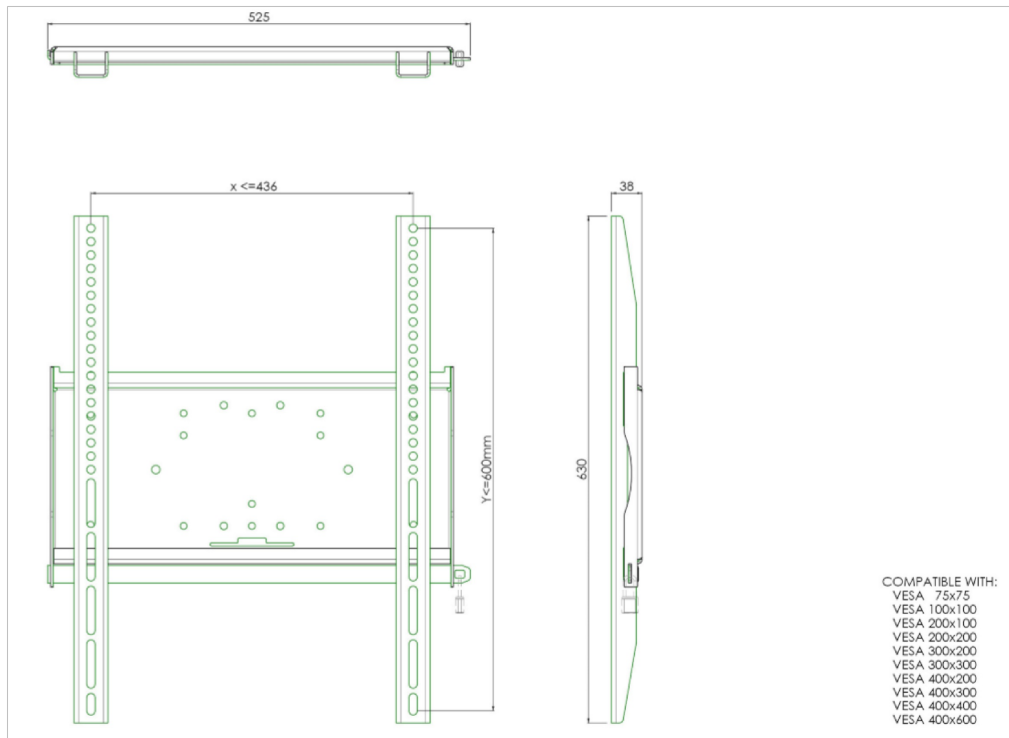

### Universal wall mount, max 436x600mm. 125kg

The MD 052B1010 is a wall mount with longer brackets (63cm) which makes it ideally suitable for mounting small to medium sized large format displays in portrait orientation. Included with the wall mount is a special safety bar to securely fasten your display. Padlock not included. All universal wall mounts are VESA compatible and come with fastening materials necessary to secure the mount to the display. Besides wall mounting, our wall mounts can be used for ceiling mounting in combination with a tube set, and directly fastened to the stand thanks to its 170 x 140 mm mounting pattern.

#### 01 TECHNIKAI PARAMÉTEREK

Típus	wall mount
Képernyők száma	1
VESA maximum	400 x 600mm

All trademarks and registered trademarks acknowledged. E & O E. Specification subject to change without notice. All LCD's comply with ISO-9241-307:2008 in connection with pixel defects.