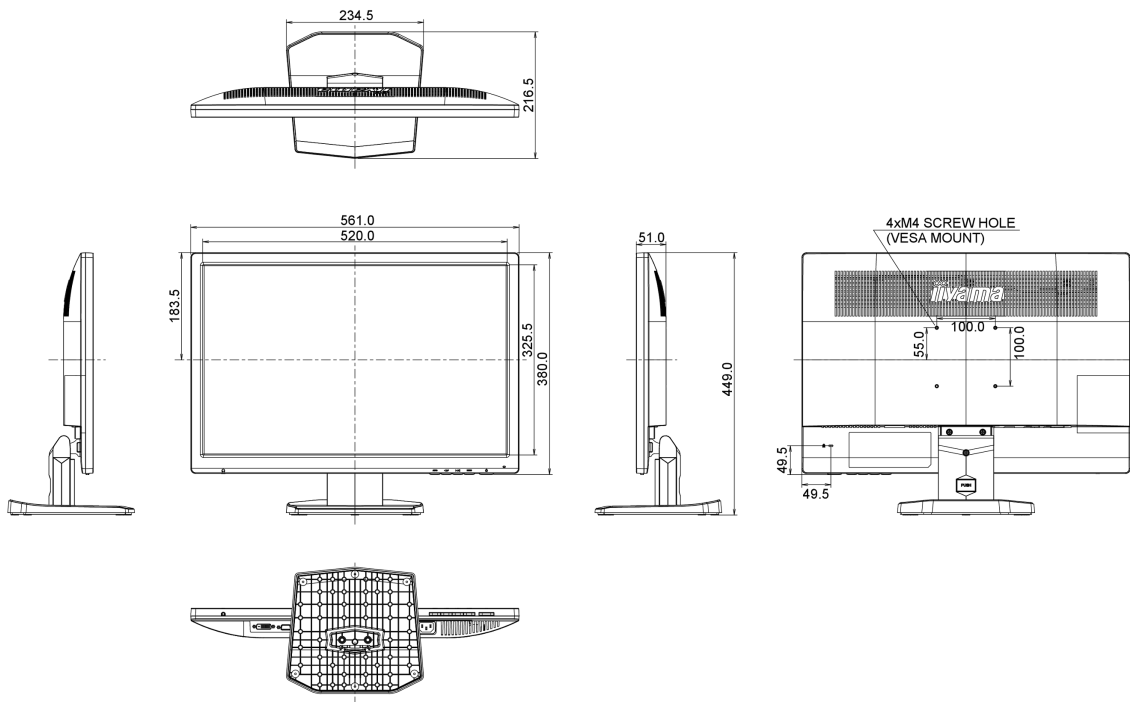

Power supply

AC 100 - 240V, 50/60Hz

Power usage

24W typical, 0.5W stand by, 0.5W off mode

07 SUSTAINABILITY

Regulations

CE, TÜV-GS, VCCI-B, RoHS support, ErP, ENERGY STAR®, WEEE, CU, REACH

EPEAT Silver

EPEAT is a comprehensive environmental rating that helps identify greener computers and other electronic equipment. The Silver certification means the monitor meets all required criteria plus at least 50% of the optional requirements. EPEAT Silver is valid in countries where iiyama registers the product. Please visit www.epeat.net for the registration status in your country.

REACH SVHC

above 0.1%: Lead

08 DIMENSIONS / WEIGHT

Product dimensions W x H x D

561 x 449 x 216.5mm

Weight (without box)

4.8kg

EAN code

4948570114634

© IIYAMA CORPORATION. ALL RIGHTS RESERVED