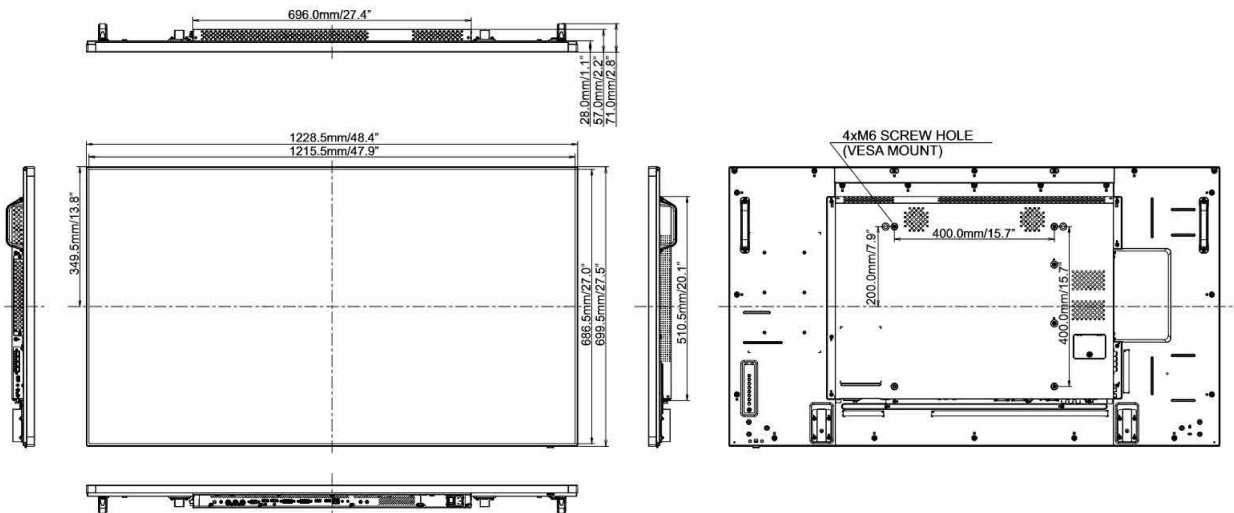

01 DISPLAY CHARACTERISTICS

Diagonal	54.6", 138.8cm
Panel	IPS LED, matte finish
Native resolution	1920 x 1080 (Full HD 1080p, 2.1 megapixel)
Aspect ratio	16:9
Panel brightness	500 cd/m ²
Static contrast	1 300:1
Advanced contrast	0M:1
Response time (GTG)	8ms
Viewing zone	horizontal/vertical: 178°/178°, right/left: 89°/89°, up/down: 89°/89°
Colour support	1.07B 10bit (8bit + Hi-FRC)
Horizontal Sync	30 - 83kHz
Viewable area W x H	1209.6 x 680.4mm, 47.6 x 26.8"
Pixel pitch	0.63mm
Bezel colour and finish	black, matte

REACH SVHC above 0.1%: Lead

09 DIMENSIONS / WEIGHT

Product dimensions W x H x D 1228.5 x 699.5 x 71.0mm

Weight (without box) 24.7kg

All trademarks and registered trademarks acknowledged. E & O E. Specification subject to change without notice. All LCD's comply with ISO-9241-307:2008 in connection with pixel defects.