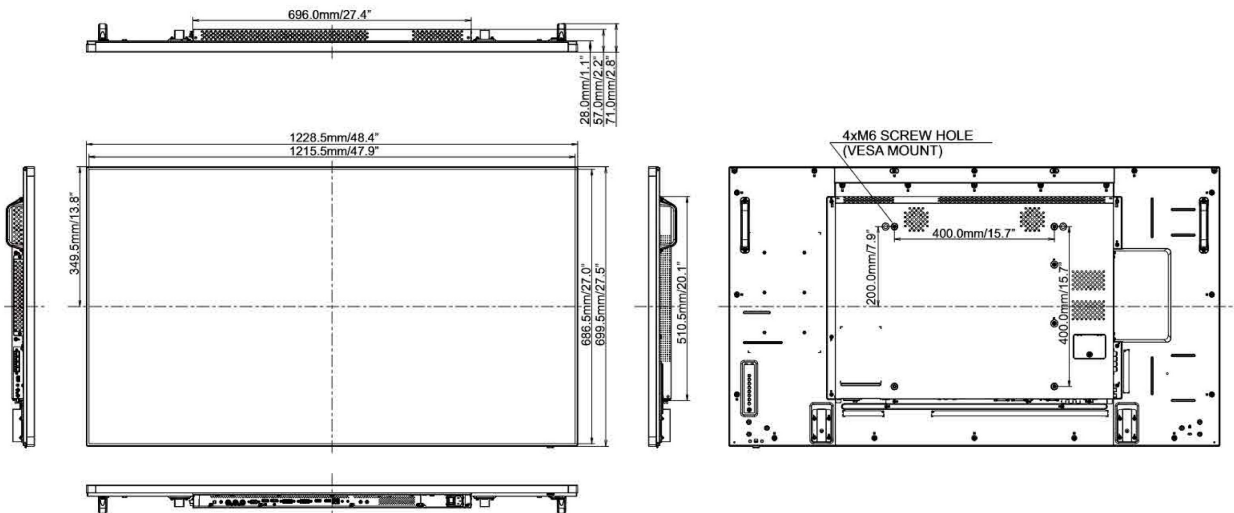

## 09 DIMENSIONS / WEIGHT

Product dimensions W x H x D 1228.5 x 699.5 x 71.0mm

Weight (without box) 24.7kg

All trademarks and registered trademarks acknowledged. E & O E. Specification subject to change without notice. All LCD's comply with ISO-9241-307:2008 in connection with pixel defects.