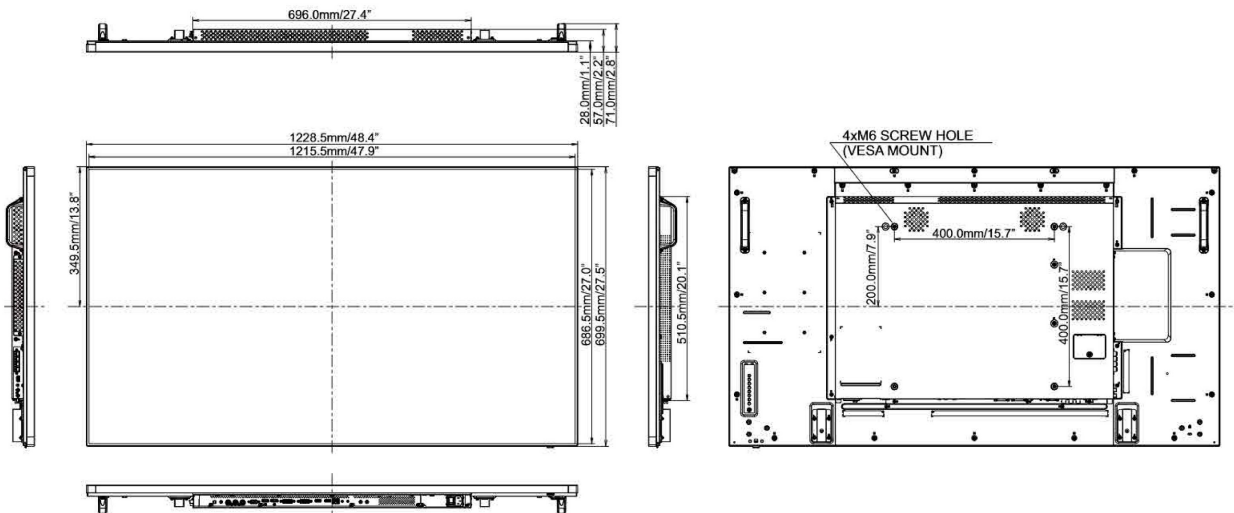

## 09 DIMENSIONES / PESO

Producto dimensiones W x H x D 1228.5 x 699.5 x 71.0mm

Peso (sin caja) 24.7kg

All trademarks and registered trademarks acknowledged. E & O E. Specification subject to change without notice. All LCD's comply with ISO-9241-307:2008 in connection with pixel defects.