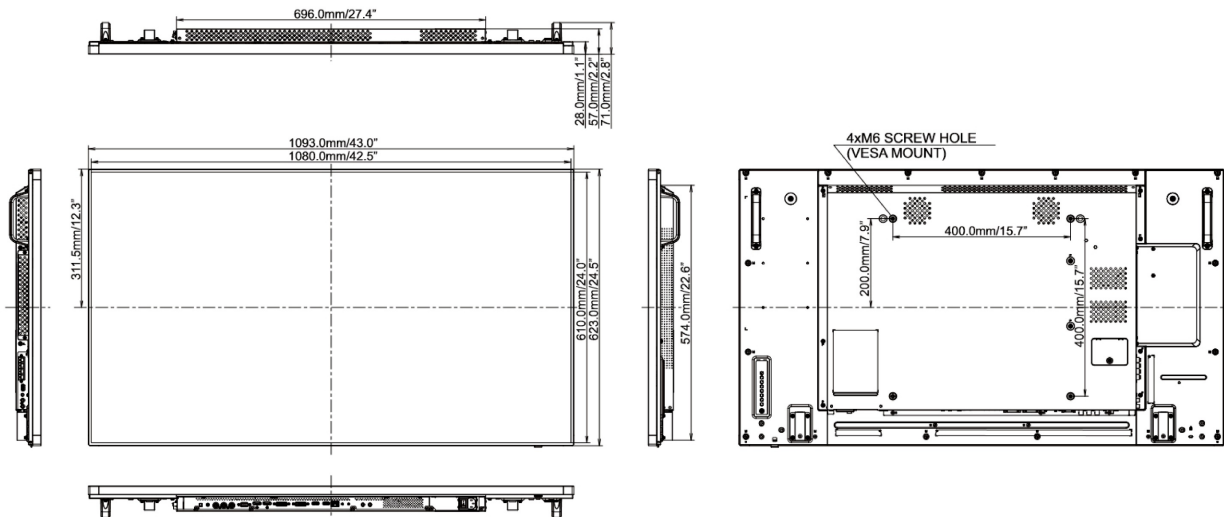

REACH SVHC above 0.1%: Lead

09 DIMENSIONS / WEIGHT

Product dimensions W x H x D 1093 x 623.0 x 71mm

Weight (without box) 19kg

All trademarks and registered trademarks acknowledged. E & O E. Specification subject to change without notice. All LCD's comply with ISO-9241-307:2008 in connection with pixel defects.