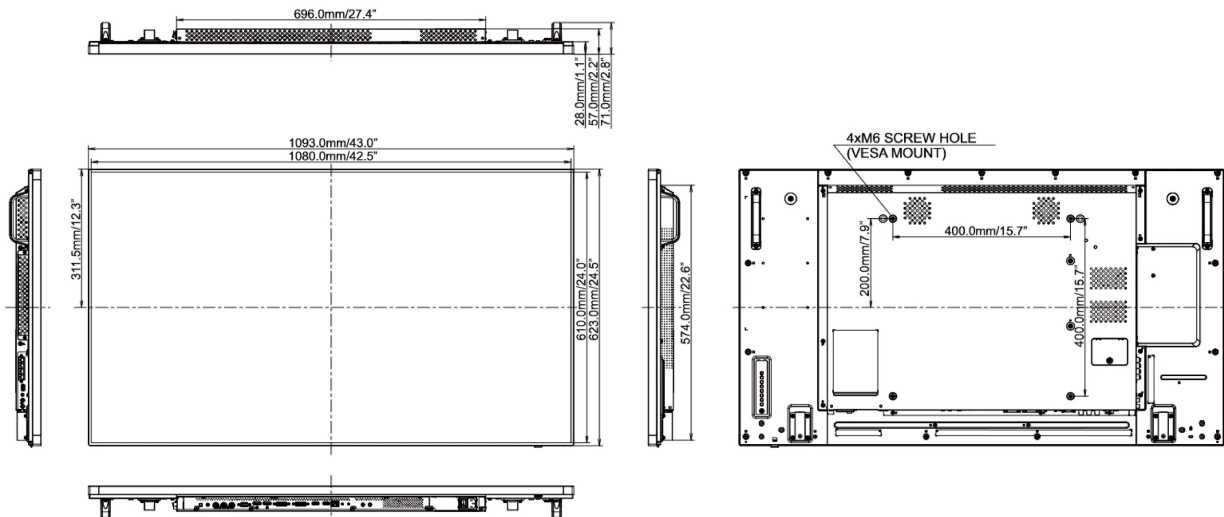

01 DISPLAY CHARACTERISTICS

Diagonal	48.5", 123.2cm
Panel	IPS LED, matte finish
Native resolution	1920 x 1080 (Full HD 1080p, 2.1 megapixel)
Aspect ratio	16:9
Panel brightness	500 cd/m ²
Static contrast	1 300:1
Advanced contrast	0M:1
Response time (GTG)	8ms
Viewing zone	horizontal/vertical: 178°/178°, right/left: 89°/89°, up/down: 89°/89°
Colour support	1.07B 10bit (8bit + Hi-FRC)
Horizontal Sync	30.0 - 83kHz
Viewable area W x H	1073.8 x 604mm, 42.3 x 23.8"
Pixel pitch	0.55926mm
Bezel colour and finish	black, matte

REACH SVHC above 0.1%: Lead

09 DIMENSIONS / WEIGHT

Product dimensions W x H x D 1093 x 623.0 x 71mm

Weight (without box) 19kg

© IYAMA CORPORATION. ALL RIGHTS RESERVED