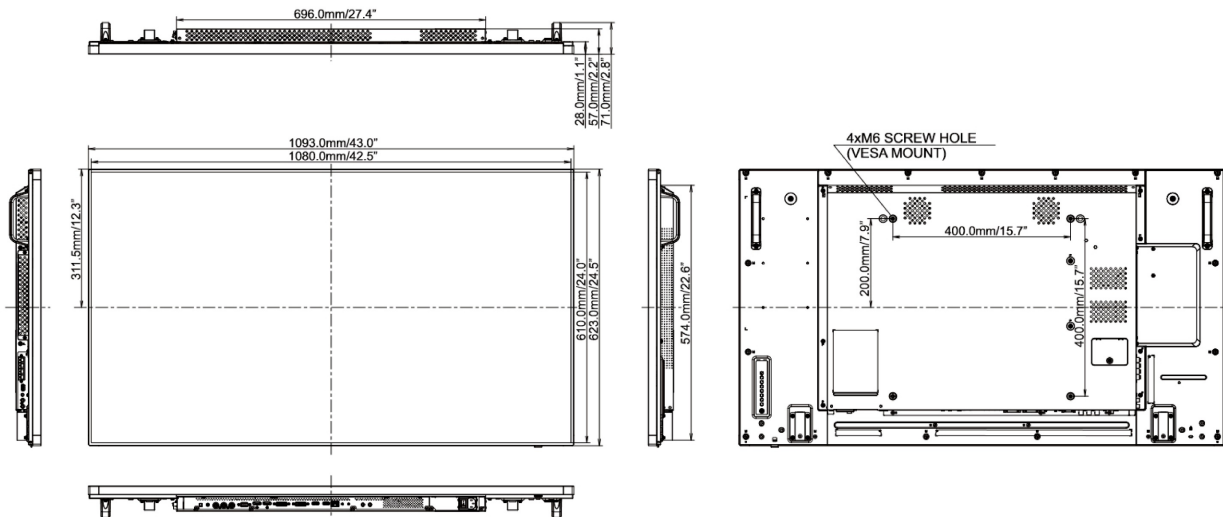

REACH SVHC above 0.1%: Lead

09 DIMENSIONS / WEIGHT

Product dimensions W x H x D 1093 x 623.0 x 71mm

Weight (without box) 19kg

All trademarks and registered trademarks acknowledged. E & O E. Specification subject to change without notice. All LCD's comply with ISO-9241-307:2008 in connection with pixel defects.