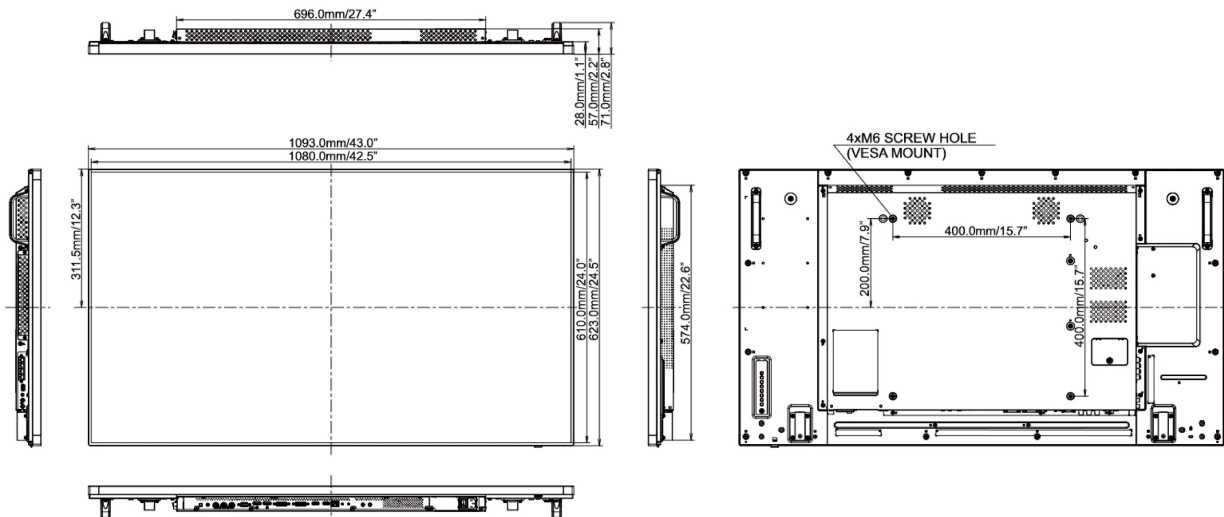

## 09 DIMENSIONES / PESO

Producto dimensiones W x H x D 1093 x 623.0 x 71mm

Peso (sin caja) 19kg

All trademarks and registered trademarks acknowledged. E & O E. Specification subject to change without notice. All LCD's comply with ISO-9241-307:2008 in connection with pixel defects.