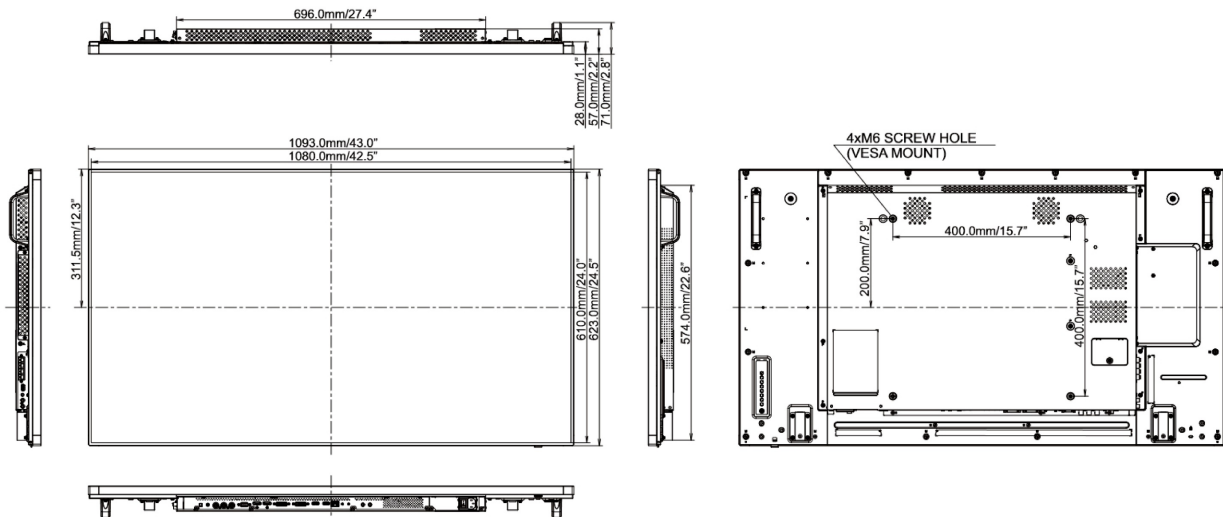

## 09 DIMENSIONS / WEIGHT

Product dimensions W x H x D 1093 x 623.0 x 71mm

Weight (without box) 19kg

All trademarks and registered trademarks acknowledged. E & O E. Specification subject to change without notice. All LCD's comply with ISO-9241-307:2008 in connection with pixel defects.