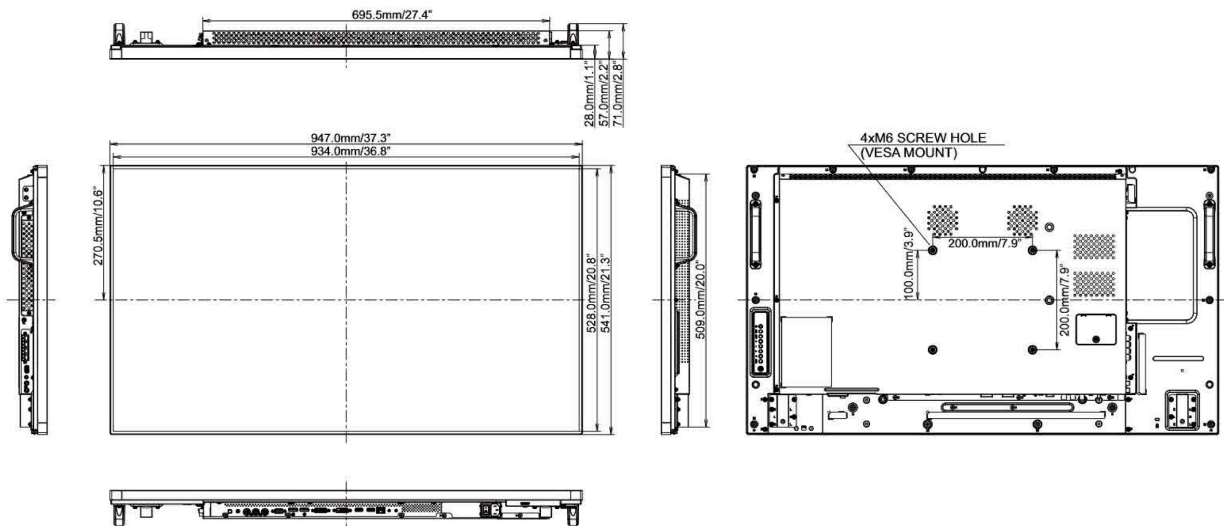

09 DIMENSIONS / WEIGHT

Product dimensions W x H x D	947 x 541 x 71mm
Weight (without box)	15.3kg

All trademarks and registered trademarks acknowledged. E & O E. Specification subject to change without notice. All LCD's comply with ISO-9241-307:2008 in connection with pixel defects.