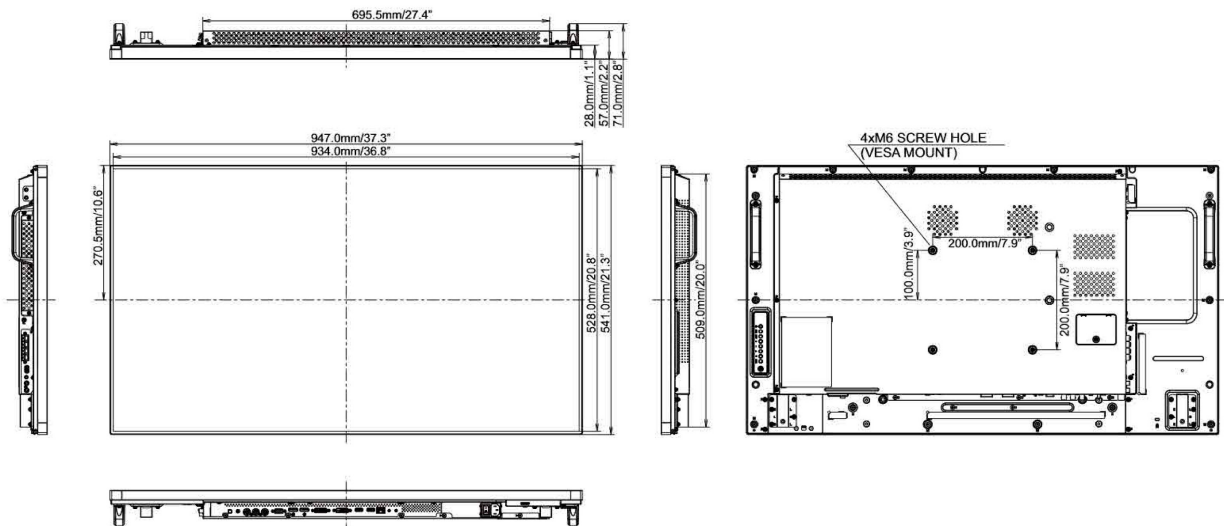

09 DIMENSIONES / PESO

Producto dimensiones W x H x D	947 x 541 x 71mm
Peso (sin caja)	15.3kg

All trademarks and registered trademarks acknowledged. E & O E. Specification subject to change without notice. All LCD's comply with ISO-9241-307:2008 in connection with pixel defects.